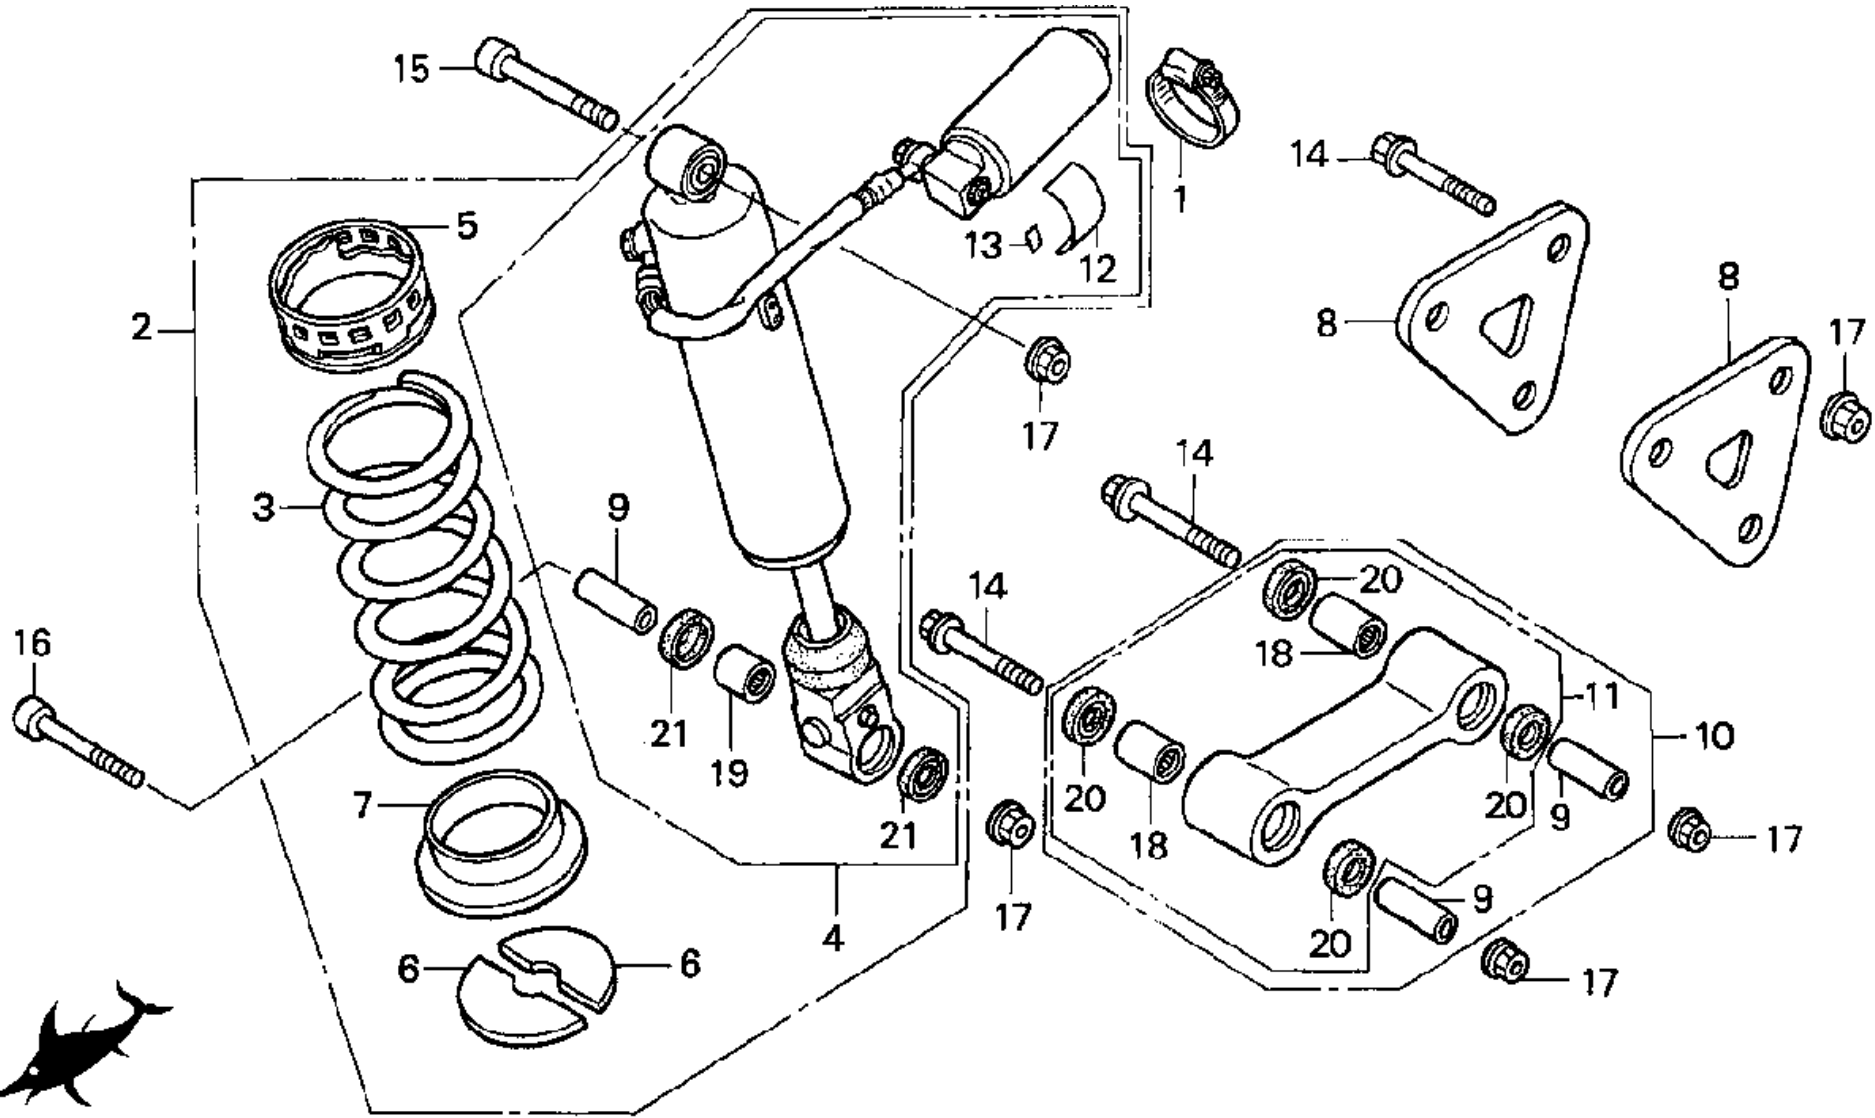

1997 HONDA CBR900RR

REAR SHOCK ABSORBER

CLICK BELOW FOR MORE INFO

No.	Part No.	Description
1	50252-MW0-000	BAND, SUB-TANK
2	52400-MAS-003ZA	S/ABS, RR. *R134*
8	52461-MAS-000	PLATE, SHOCK LINK
9	52463-KV3-000	COLLAR, SHOCK ARM
11	52475-MAS-000	ROD SUB-ASSY.
12	87516-KV6-610	LABEL, RR. DAMPER
13	87519-KV3-841	LABEL
14	90109-KE8-003	BOLT, FLANGE (10X62)
15	90110-KY6-000	BOLT, SOCKET (10X66)
16	90110-ML7-000	BOLT, SOCKET (10X55)
17	90304-GE8-003	NUT, U (10MM)
18	91072-MJ0-003	BEARING (17X24X25)
20	91262-KV3-831	DUST SEAL (17X24X5)