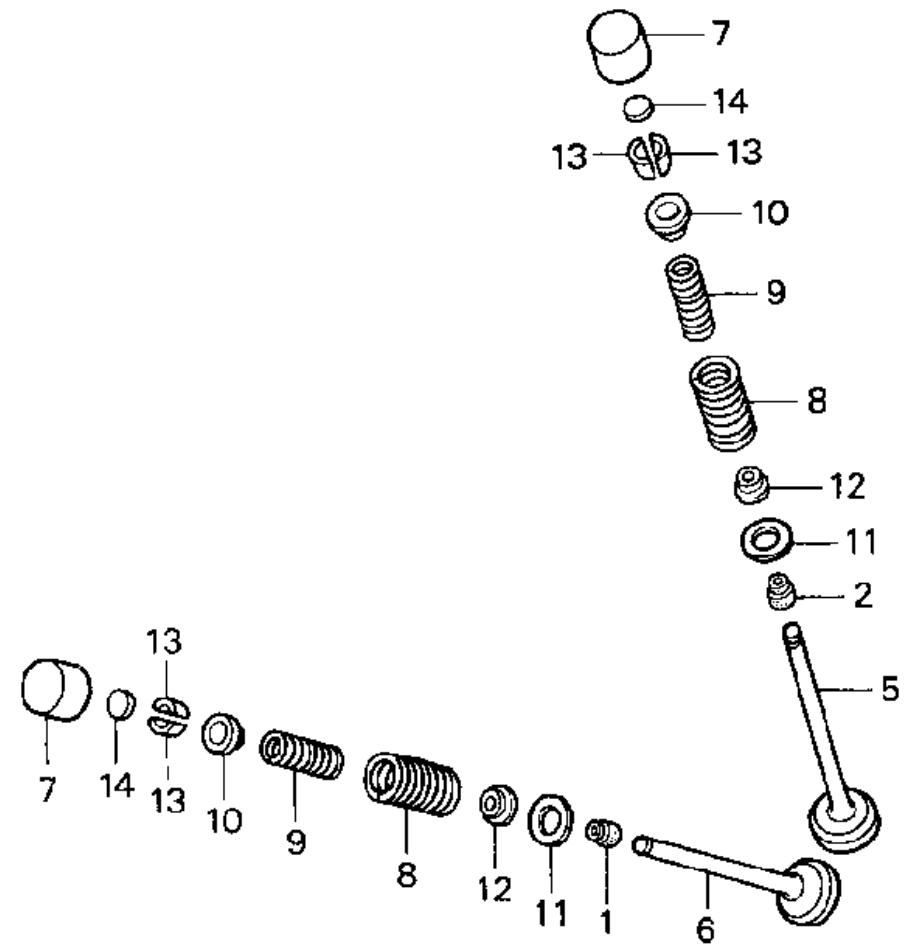

1997 HONDA CBR900RR

ALTERNATOR COVER

CLICK BELOW FOR MORE INFO

No.	Part No.	Description
1	11321-MAS-000	COVER, ALTERNATOR
2	11392-MV9-670	GASKET
3	90005-GHB-680	BOLT, FLANGE (6X28)
4	94301-10160	PIN, DOWEL (10X16)

1997 HONDA CBR900RR

BATTERY

CLICK BELOW FOR MORE INFO

No.	Part No.	Description
1	31500-MN4-677	BATTERY (YTX9-BS)
1	31500-MN4-678	BATTERY (YTX9-BS)
2	32401-MW0-000	CABLE
3	32406-KAZ-000	COVER
4	32410-MW0-000	CABLE, STARTER MOTOR
5	32411-253-000	COVER
6	32414-MW0-000	COVER
7	32601-MW0-000	CABLE
8	35850-MR5-007	SWITCH ASSY.
9	35856-KBH-000	RUBBER, SHOCK
10	90652-HC4-003	CLAMP, HARNESS
11	90111-MR5-000	BOLT, SOCKET (5X9)
12	95012-17001	BAND F, BATTERY
13	98200-33000	FUSE, BLADE (30A)

1997 HONDA CBR900RR

CAM CHAIN

CLICK BELOW FOR MORE INFO

No.	Part No.	Description
1	12194-HC5-740	GASKET
2	14321-MW0-000	SPROCKET, CAM (34T)
3	14401-MAS-003	CHAIN, CAM
4	14510-MAS-000	TENSIONER, CAM CHAIN
5	14520-MAS-003	LIFTER, TENSIONER
6	14546-MW0-000	GUIDE B, CAM CHAIN
7	14620-MW0-003	GUIDE A, CAM CHAIN
8	14626-MV9-670	COLLAR (8MM)
9	90004-GHB-670	BOLT, FLANGE (6X25)
10	90082-HA0-000	BOLT (7X10.5)
11	90201-415-000	NUT, CAP (6MM)
12	90442-397-000	WASHER (6MM)
13	90463-ML7-000	WASHER (6.5MM)
14	90004-GHB-600	BOLT, FLANGE (6X10)
15	95701-06014-00	BOLT, FLANGE (6X14)
16	95801-08032-00	BOLT, FLANGE (8X32)

1997 HONDA CBR900RR

CAMSHAFT

CLICK BELOW FOR MORE INFO

No.	Part No.	Description
2	12209-MZ5-003	SEAL, VALVE STEM
3	14110-MW0-750	CAMSHAFT COMP., IN.
4	14210-MW0-750	CAMSHAFT COMP., EX.
5	14711-MW0-000	VALVE, IN.
6	14721-MW0-000	VALVE, EX.
7	14731-MT4-000	LIFTER, VALVE
8	14751-MW0-004	SPRING, VALVE
9	14761-MW0-004	SPRING, VALVE
10	14771-KW3-900	RETAINER, VLV SPR
11	14775-MW0-000	SEAT, VALVE SPRING
12	14776-MW0-000	SEAT, VALVE SPRING
13	14781-ML0-720	COTTER, VALVE
14	14901-KT7-013	SHIM, TAPPET (1.200)