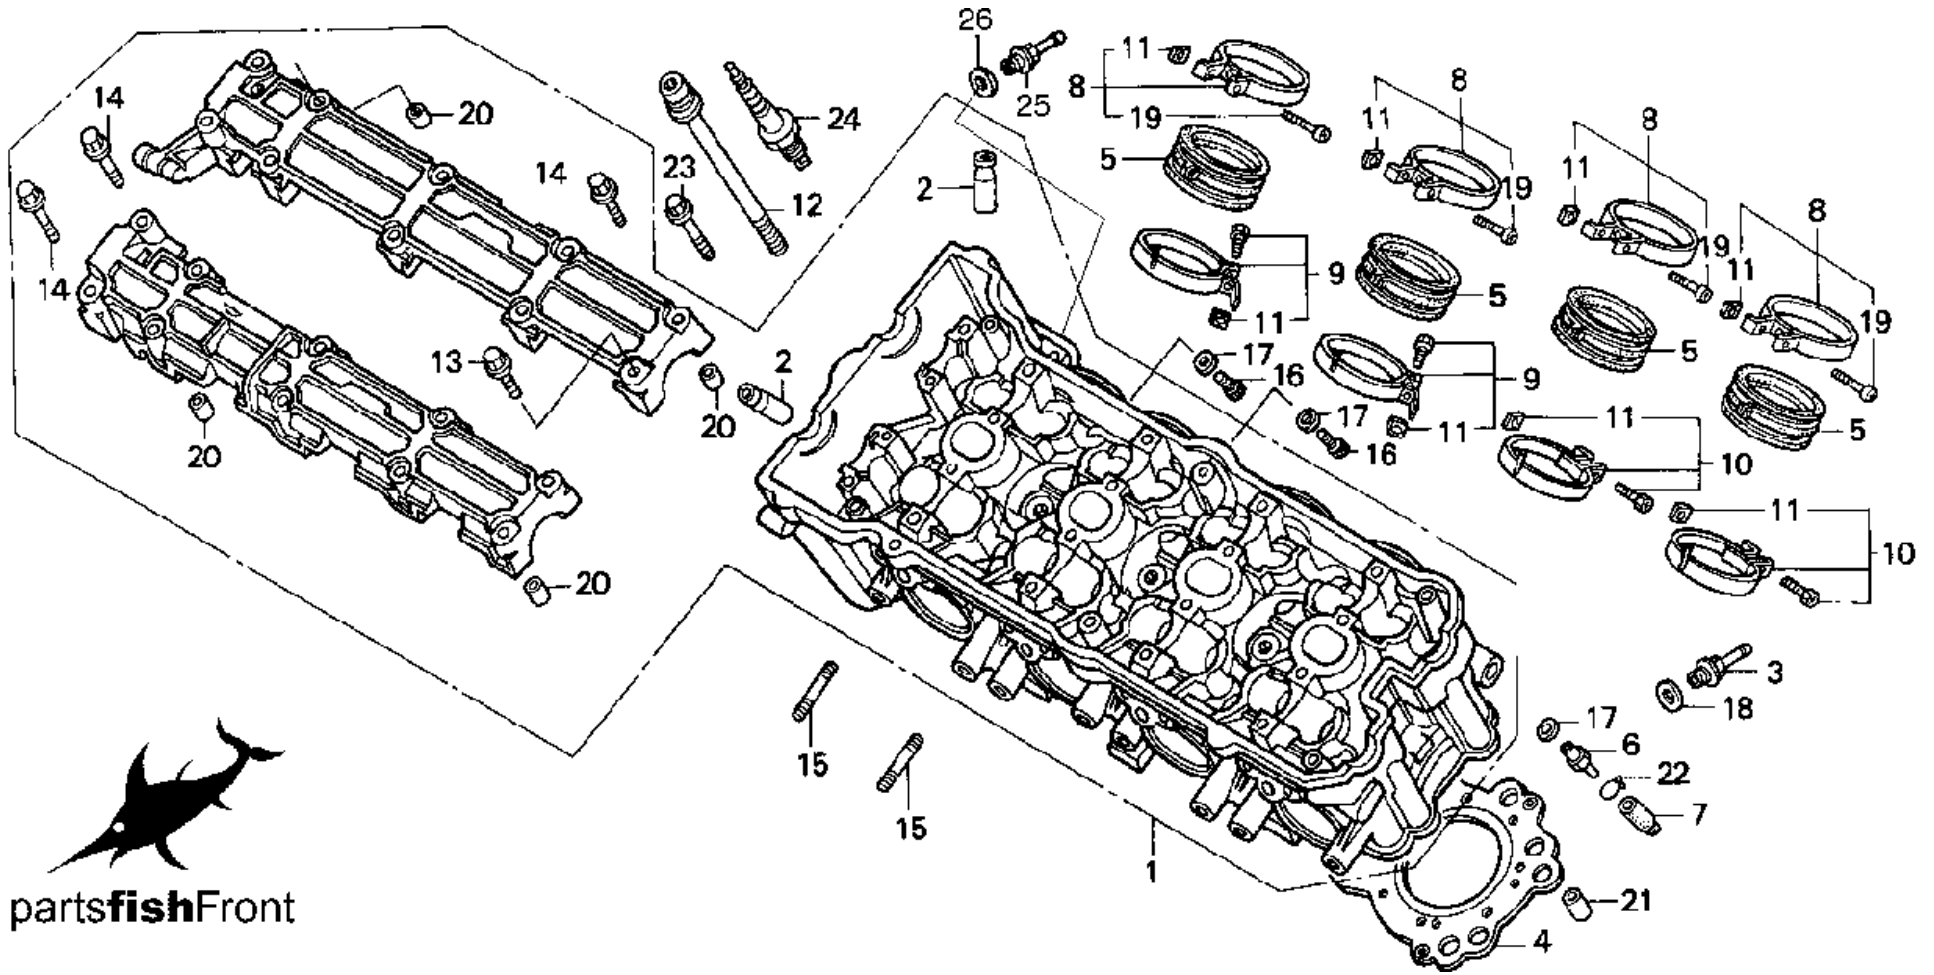

1997 HONDA CBR900RR

CYLINDER HEAD COVER

CLICK BELOW FOR MORE INFO

No.	Part No.	Description
1	12310-MAE-000	COVER, CYLINDER HEAD
2	12391-MW0-000	GASKET, CYL HD CVR
3	90017-MAL-600	BOLT, HEAD COVER
4	90543-MV9-670	RUBBER, SETTING