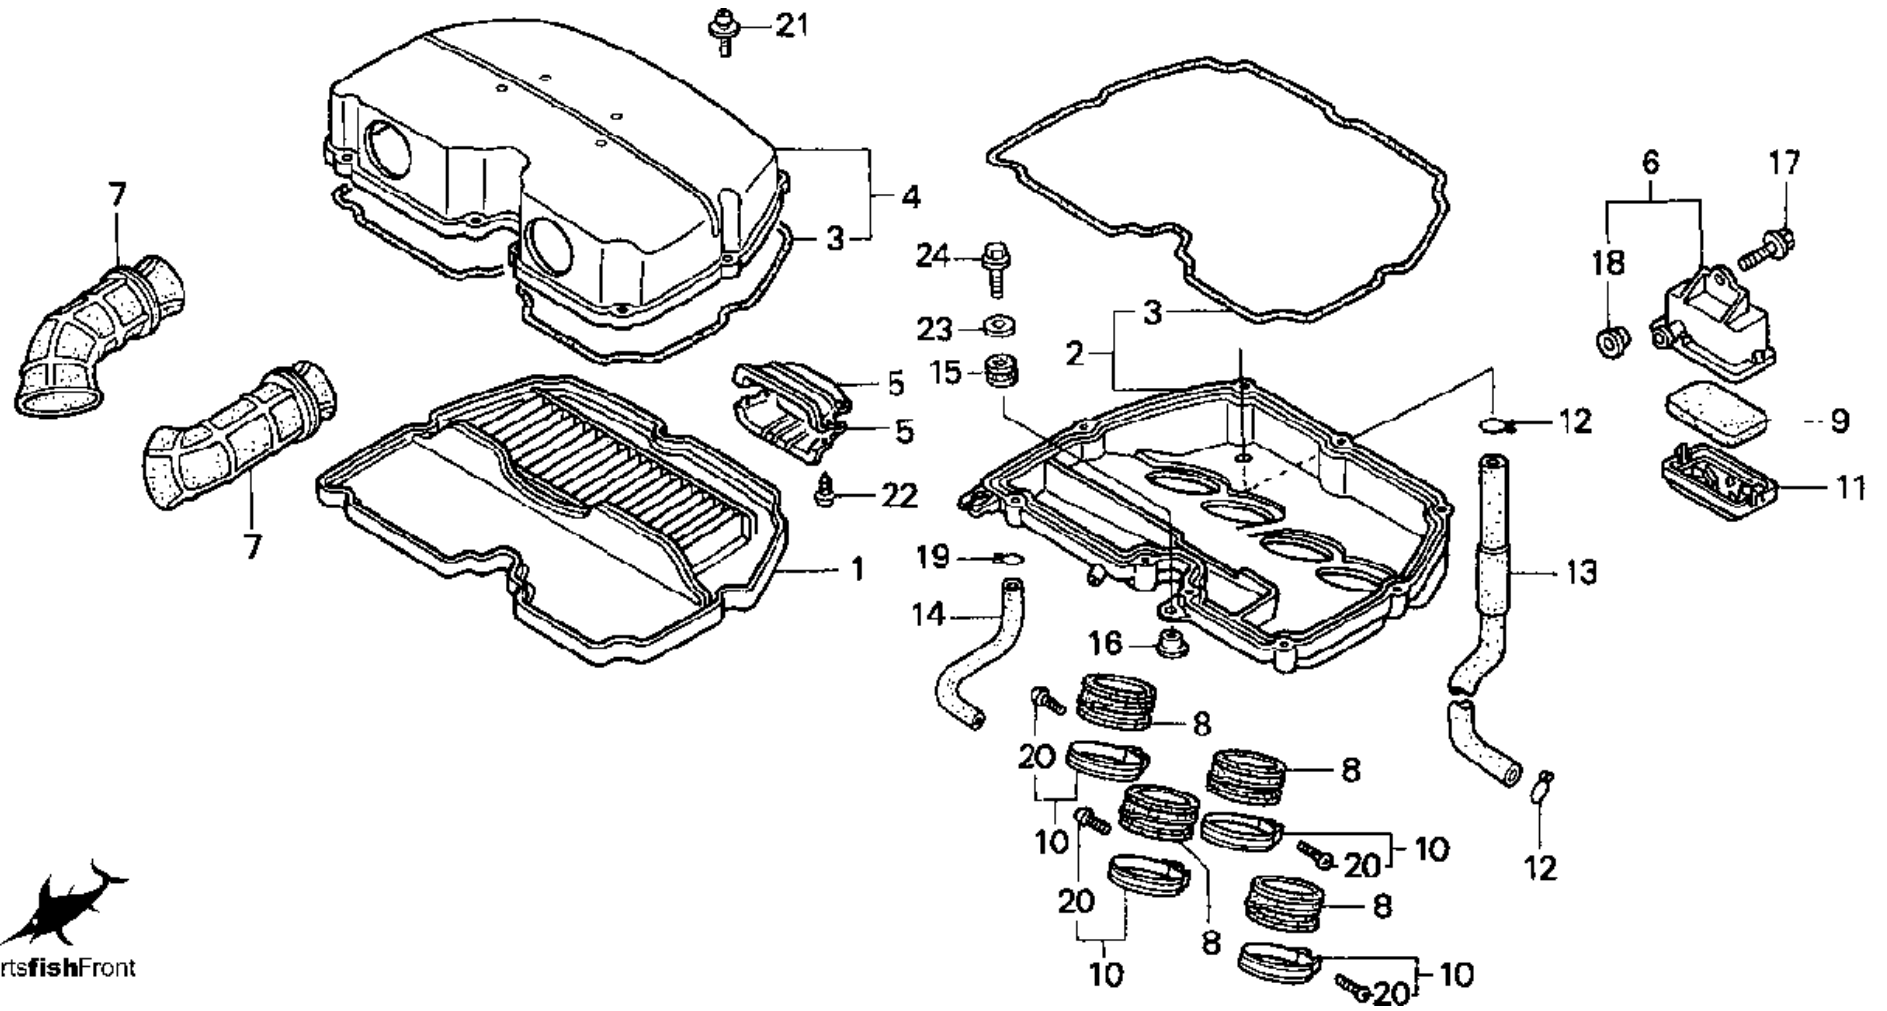

1997 HONDA 900RR

PARTS INFO & DRAWINGS

1997 HONDA CBR900RR - AIR CLEANER

CLICK BELOW FOR MORE INFO

No.	Part No.	Description
1	17210-MW0-000	ELEMENT, AIR CLEANER
2	17221-MW0-000	HOUSING, AIR CLEANER
3	17222-MW0-300	SEAL, A/CLNR HSG
4	17231-MW0-000	COVER, A/CLNR HSG
5	17235-MW0-000	DUCT, A/CLNR (INNER)
6	17251-KT8-000	CASE, SUB A/CLNR
7	17251-MW0-000	DUCT
8	17253-MW0-300	TUBE
9	17254-KAZ-000	FILTER, SUB A/CLNR
10	17255-MN1-670	BAND
11	17256-MM4-000	COVER, SUB A/CLNR
12	17369-KB4-670	CLIP, BREATHER TUBE
13	17460-MW0-750	HOSE, AIR SUCTION
14	17551-MW0-000	TUBE, BREATHER
15	80101-165-000	RUBBER, RR.
16	84706-163-670	COLLAR
17	90001-GHB-620	BOLT, FLANGE (6X16)
18	90522-028-000	WASHER
19	90646-657-000	CLIP (16MM)
20	93500-04025-0G	SCREW, PAN (4X25)
21	93891-05016-07	SCREW-WASHER (5X16)
22	93913-24220	SCREW, TAP (4X12)
24	96300-06018-00	BOLT, FLANGE (6X18)