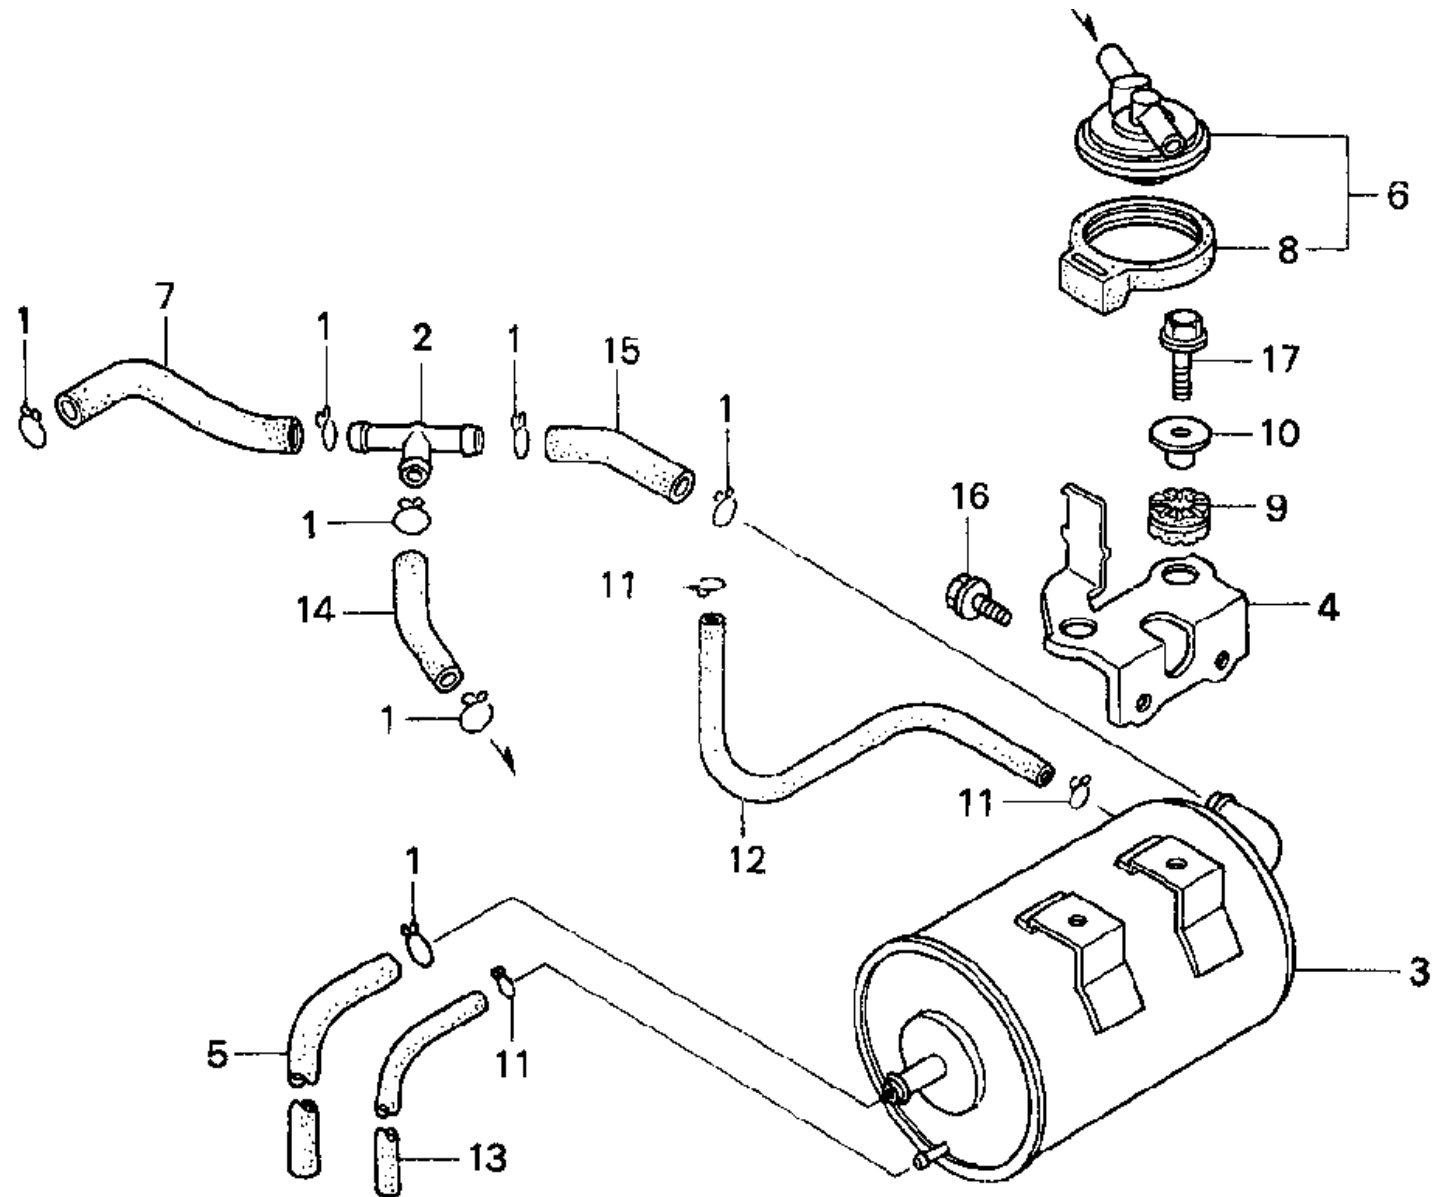

1997 HONDA CBR900RR - CARBURETOR ASSY

CLICK BELOW FOR MORE INFO		
No.	Part No.	Description
1	15772-292-010	CLIP, BREATHER TUBE
2	16017-MAS-600	LEVER SET, STARTER
3	16024-KAZ-000	JOINT
4	16024-MZ2-E00	JOINT SET
5	16026-MZ2-E00	JOINT SET
6	16038-MAS-600	JOINT SET, FUEL
7	16039-MZ1-790	GASKET SET C
8	16040-MZ1-790	GASKET B SET
9	16050-KM4-004	SPRING
10	16053-MA6-003	SPRING
11	16081-KAZ-000	SCREW-WASHER
12	16083-MV9-670	BOLT
13	16084-MW0-670	BOLT
14	16085-MV4-000	WASHER, PLAIN
15	16100-MAS-780	CARBURETOR (VP89A A)
16	16101-MAS-780	CARBURETOR ASSY. 1
17	16102-MAS-780	CARBURETOR ASSY. 2
18	16103-MAS-780	CARBURETOR ASSY. 3
19	16104-MAS-780	CARBURETOR ASSY. 4
20	16163-GHB-610	CLIP, TUBE (B6.5)
21	16172-MV9-670	COLLAR

22	16173-KAZ-000	COLLAR SET
23	16178-MAS-600	PIN, DOWEL (7.9X20)
24	16180-MM5-601	T-JOINT
25	16180-MW0-750	JOINT
26	16195-MV9-670	TUBE
27	16197-MAS-780	TUBE
28	16198-MW0-750	TUBE
29	16198-MW0-670	TUBE
30	16199-MW0-600	TUBE
31	16199-MW0-750	TUBE
32	16202-657-300	COLLAR
33	17193-MT2-000	T-JOINT
34	17300-MB4-851	VALVE ASSY.
35	17305-MJ4-771	RUBBER, SETTING
36	17366-MJ0-000	CLIP B, TUBE
37	17724-102-700	CLIP, SUB-TANK HOSE
38	94050-05000	NUT, FLANGE (5MM)
39	94050-06000	NUT, FLANGE (6MM)
40	95002-02079	CLIP, TUBE (B17)
41	95002-02089	CLIP, TUBE (B18)
42	95002-02139	CLIP, TUBE (B12.5)
43	95005-35008-10M	BULK HOSE (3.5X8000)
44	95005-35008-10M	BULK HOSE (3.5X8000)