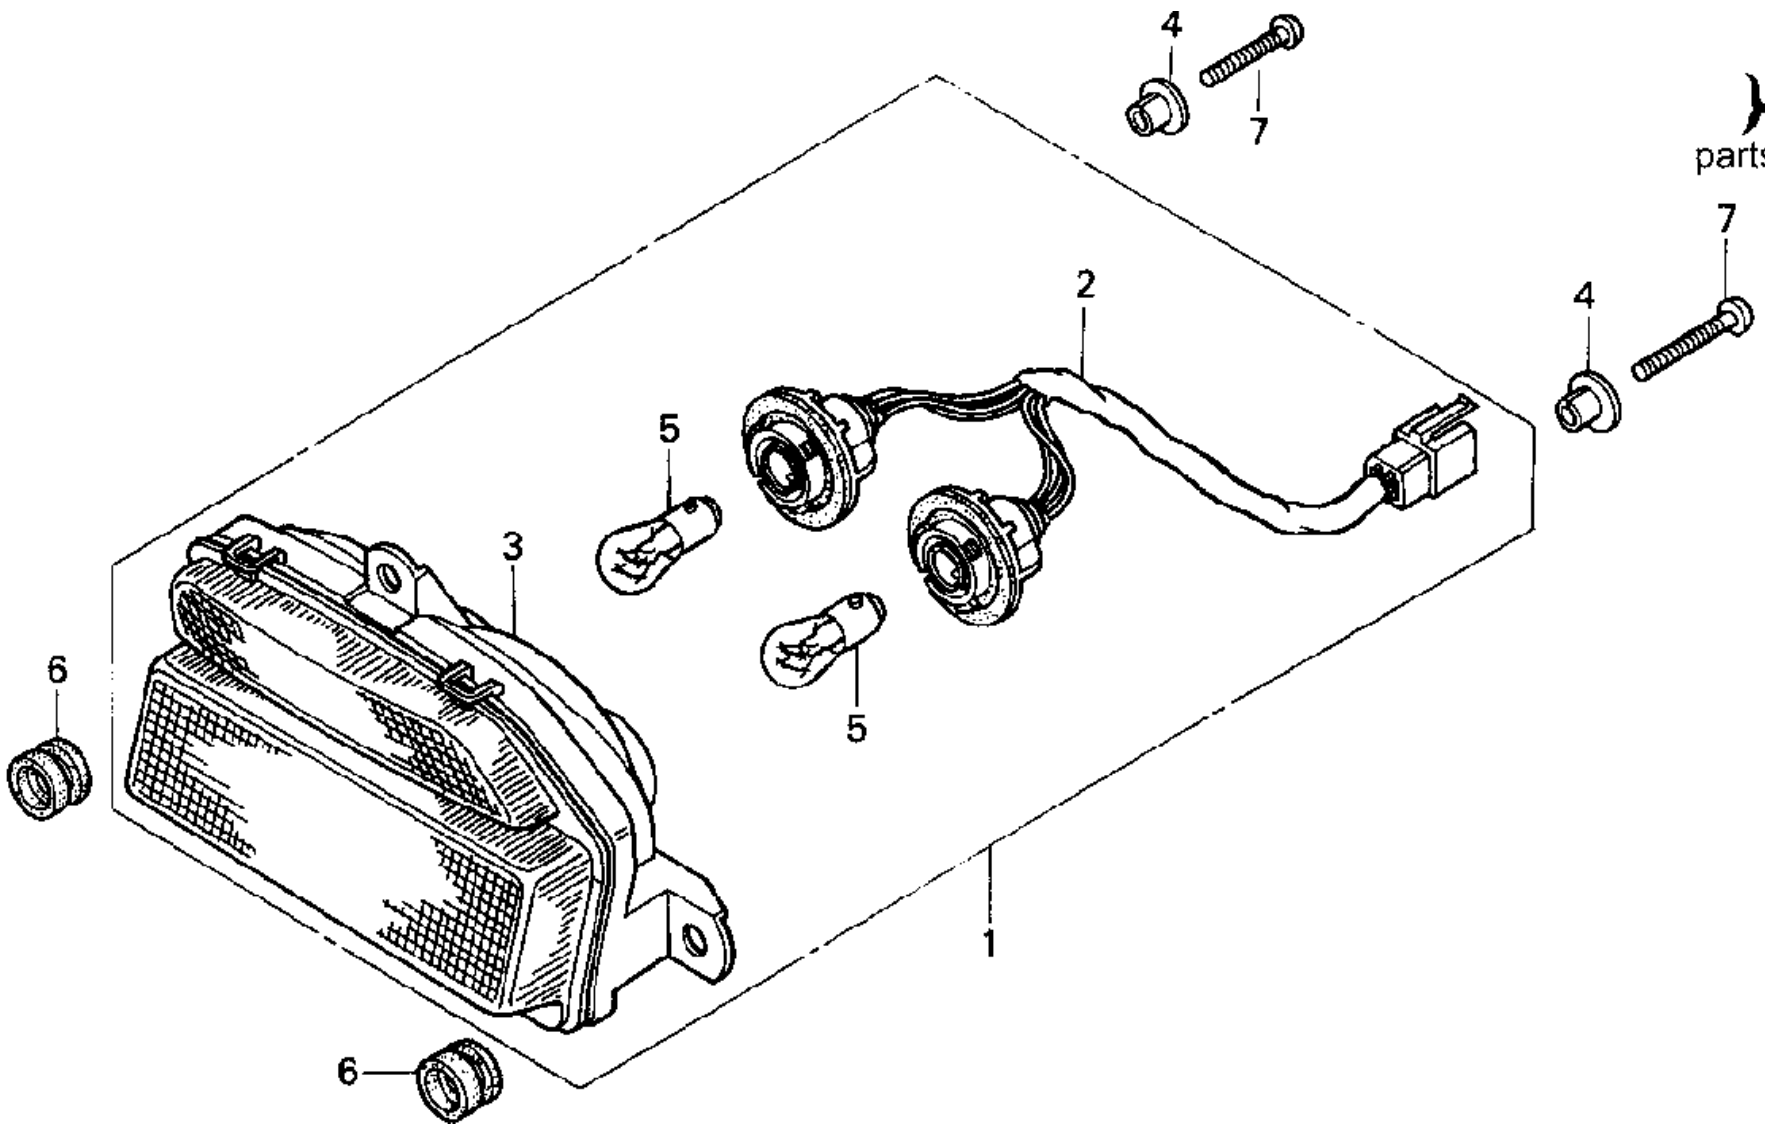

1997 HONDA CBR900RR

TAILLIGHT

CLICK BELOW FOR MORE INFO

No.	Part No.	Description
2	33705-MW0-601	SOCKET, TAILLIGHT
3	33706-MW0-671	TAILLIGHT UNIT
4	33707-MR8-000	COLLAR
5	34906-425-771	BULB (12V 27/8W)
6	37244-MV9-601	RUBBER
7	93500-05022-0A	SCREW, PAN (5X22)