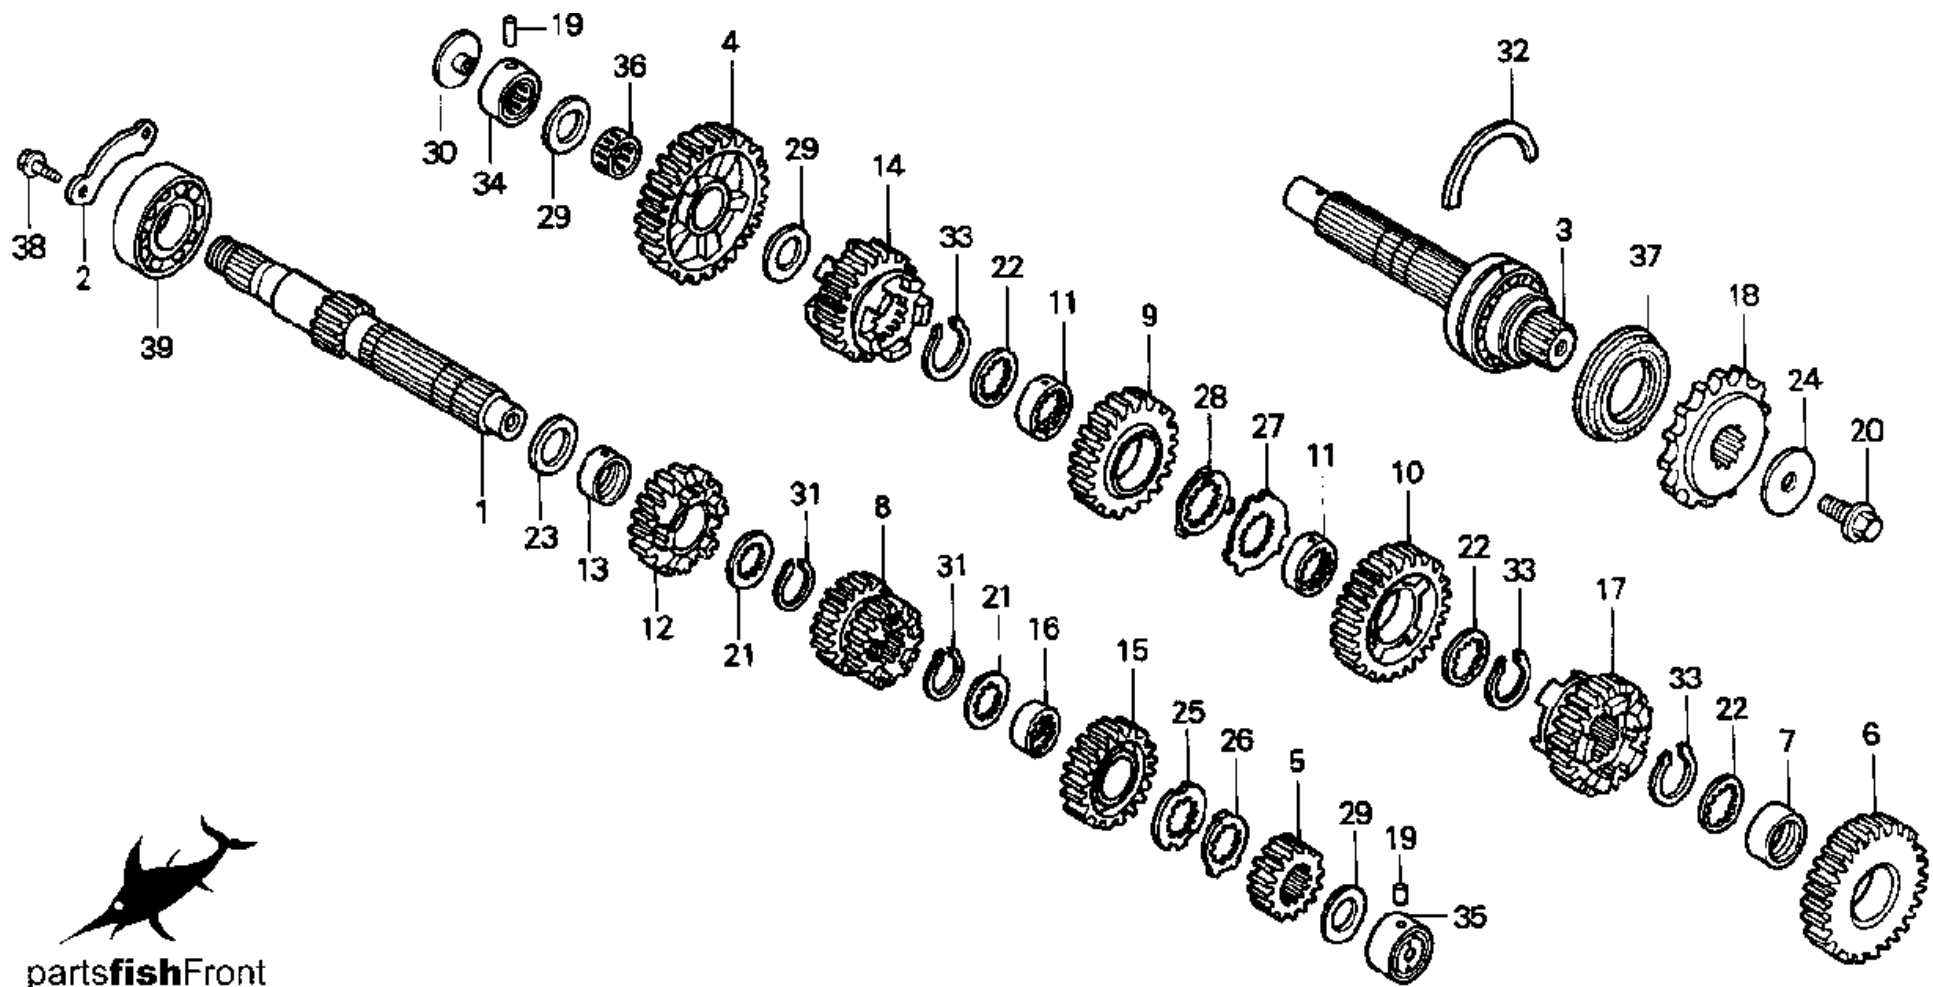

20	90037-422-003	BOLT, SPECIAL (10MM)
21	90451-KY2-000	WASHER (25X31X1.5)
22	90452-MR7-000	WASHER (28X34X1.5)
23	90456-MA6-000	WASHER (25MM)
24	90459-438-000	WASHER (10.2MM)
25	90461-MW0-000	WASHER (25MM)
26	90462-MW0-000	WASHER, LOCK (25MM)
27	90463-MR7-000	WASHER (28MM)
28	90464-MR7-000	WASHER, LOCK (28MM)
29	90469-ME5-000	WASHER (20X0.9)
30	90559-MM4-000	PLATE, ORIFICE
31	90601-107-000	CIRCLIP (25MM)
32	90602-ML7-000	SET-RING (62MM)
33	90602-MM5-000	CIRCLIP (28MM)
34	91023-MM4-003	BEARING (20X34X16.8)
35	91025-MW0-003	BEARING (20MM)
36	91102-MM4-003	BEARING (20X24X10)
37	91207-MW0-003	OIL SEAL (40X62X8.4)
38	95701-06014-00	BOLT, FLANGE (6X14)
39	91001-MT7-003	BEARING (6305)