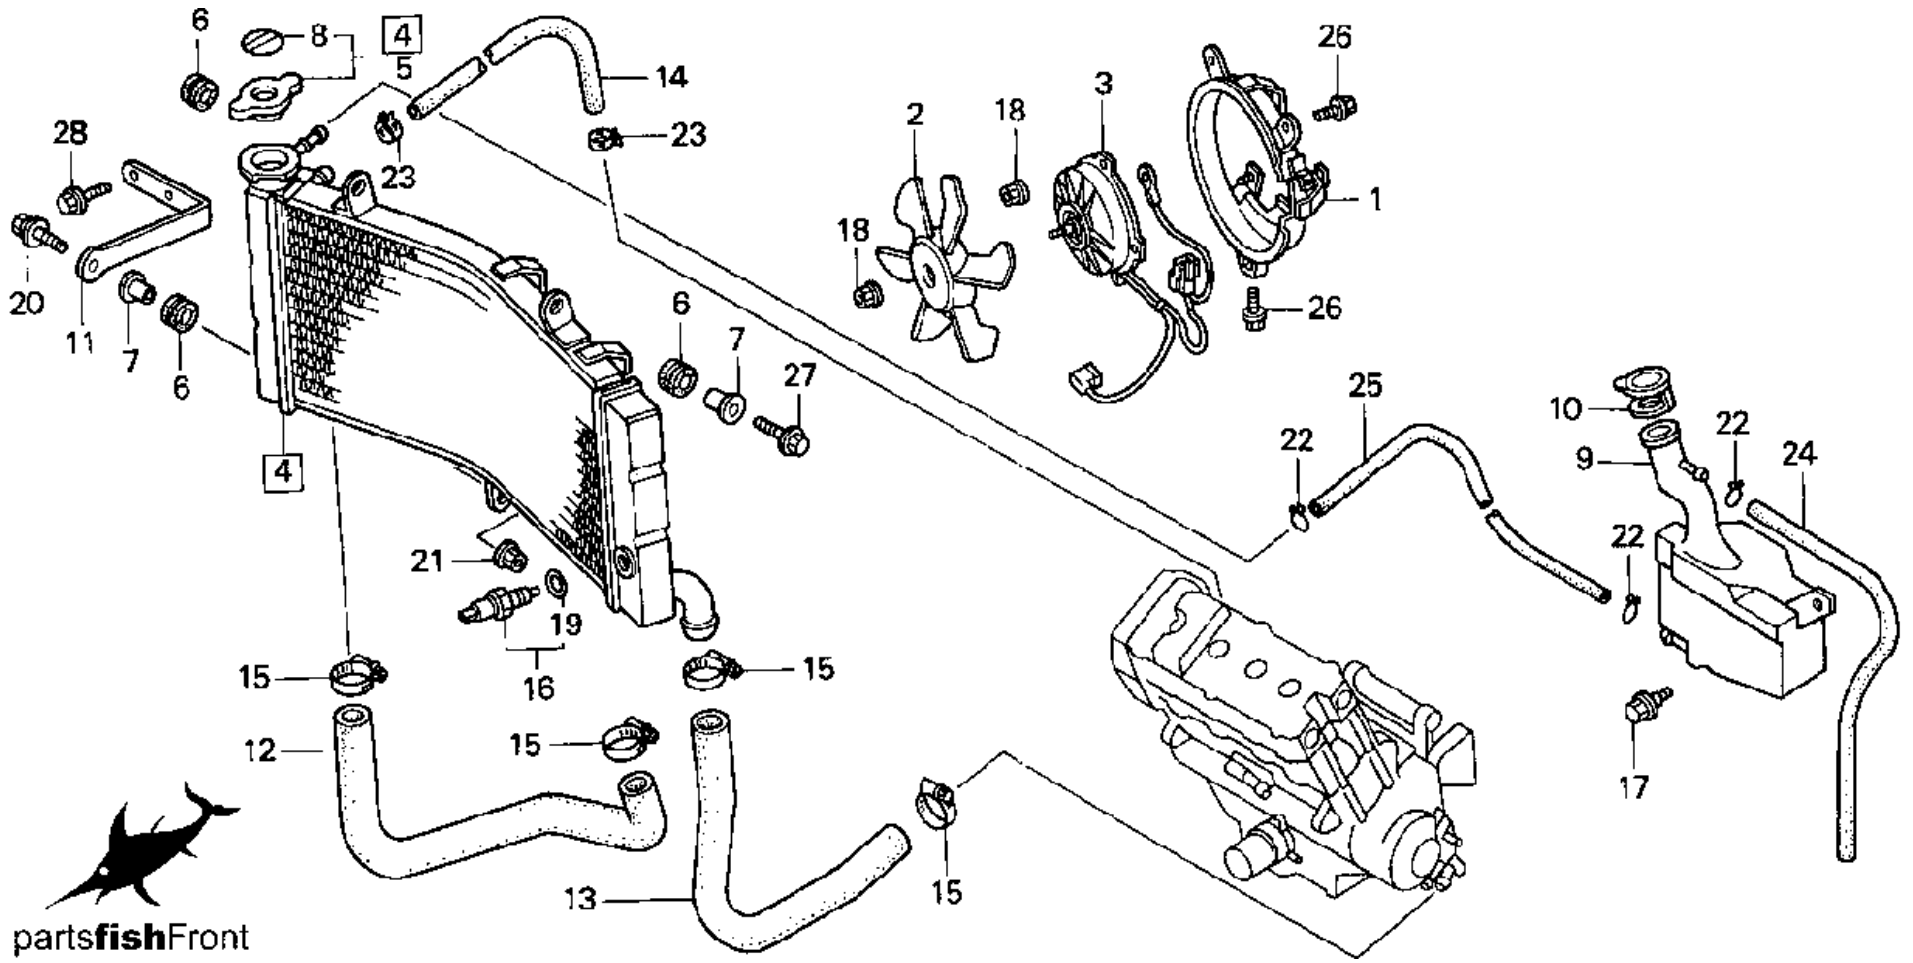

1997 HONDA CBR900RR - RADIATOR

CLICK BELOW FOR MORE INFO		
No.	Part No.	Description
1	19015-MAS-781	SHROUD COMP.
2	19020-MG8-003	FAN COMP., COOLING
3	19030-MAS-601	MOTOR ASSY., FAN
4	19040-MAS-003	RADIATOR SET
5	19045-MZ1-621	CAP COMP., RADIATOR
6	19051-KA3-830	RUBBER
7	19052-MN8-000	RUBBER
8	19055-MV9-881	SEAL, RADIATOR CAP
9	19101-MW0-000	TK, RADIATOR RESERVE
10	19104-MB0-700	CAP, RESERVE TANK
11	19113-MAS-000	STAY, RADIATOR
12	19501-MAS-000	HOSE, RADIATOR
13	19505-MAS-000	HOSE, RADIATOR

14	19511-MAS-000	TUBE, WATER
15	19516-GAG-003	CLAMP (30-37MM)
16	37760-MT2-003	SWITCH, THERMOSTAT
17	90111-162-000	BOLT, FLANGE (6MM)
18	90315-MK3-003	NUT, SERRATE (5MM)
19	91307-611-000	O-RING (13.5X1.4)
20	93404-06028-00	BOLT-WASHER (6X28)
21	94050-06000	NUT, FLANGE (6MM)
22	95002-02100	CLIP, TUBE (B10)
23	95002-41250-08	CLIP, TUBE (D12.5)
24	95005-55003-20M	BULK HOSE (5.5X3000)
25	95005-55003-20M	BULK HOSE (5.5X3000)
26	96001-06010-00	BOLT, FLANGE (6X10)
28	96300-06016-00	BOLT, FLANGE (6X16)

partsfishFront