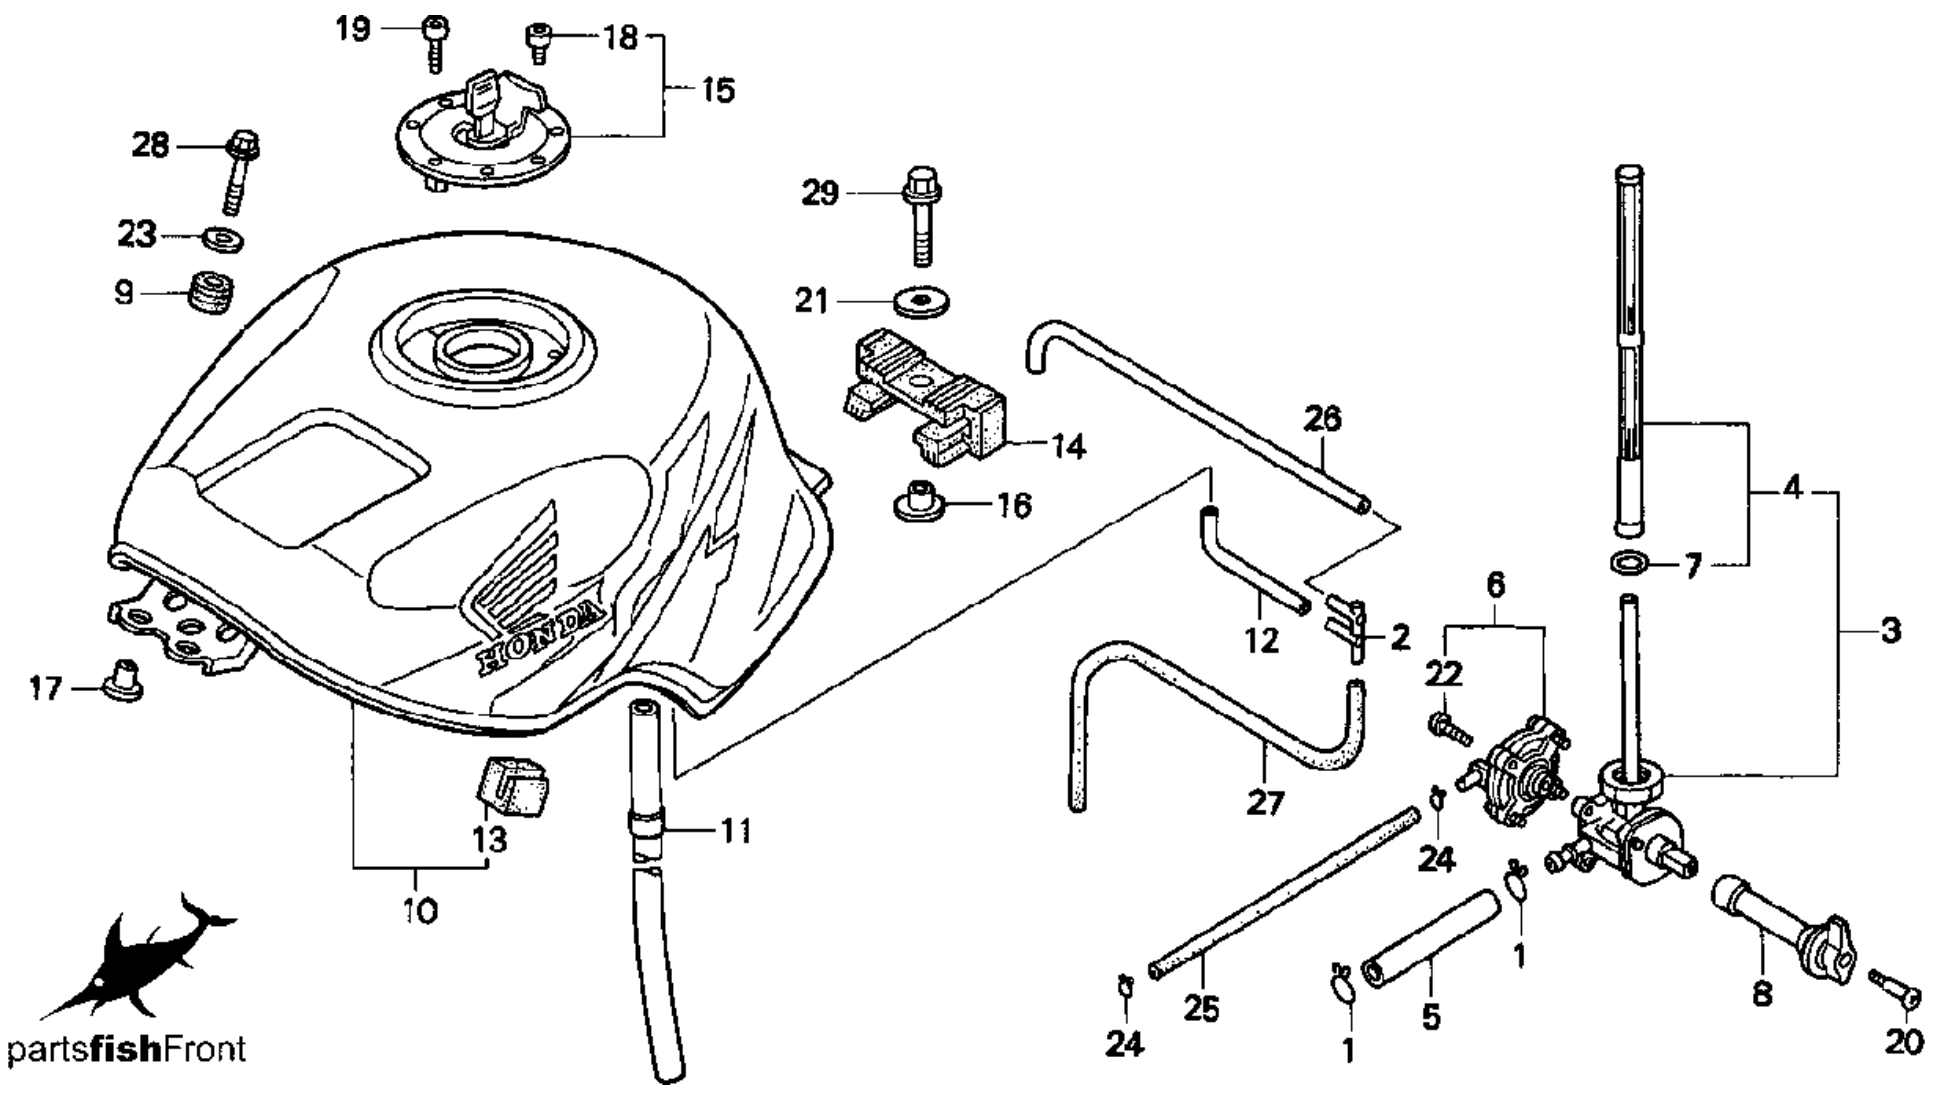

1997 HONDA CBR900RR

GASKET KIT A

CLICK BELOW FOR MORE INFO

No.	Part No.	Description
1	12194-HC5-740	GASKET
2	12209-MZ5-003	SEAL, VALVE STEM
3	12251-MAS-003	GASKET, CYL HD
4	12391-MW0-000	GASKET, CYL HD CVR
5	18291-MN4-920	GASKET, EX. PIPE
6	18647-MW0-750	GASKET
7	90442-397-000	WASHER (6MM)
8	90463-ML7-000	WASHER (6.5MM)
9	91305-KK3-830	O-RING (50X2.5)
10	91311-KE8-000	O-RING (47.5X2)
11	18292-MV4-000	GASKET, MUFFLER
12	90543-MV9-670	RUBBER, SETTING
100	06111-MAS-780	GASKET KIT A