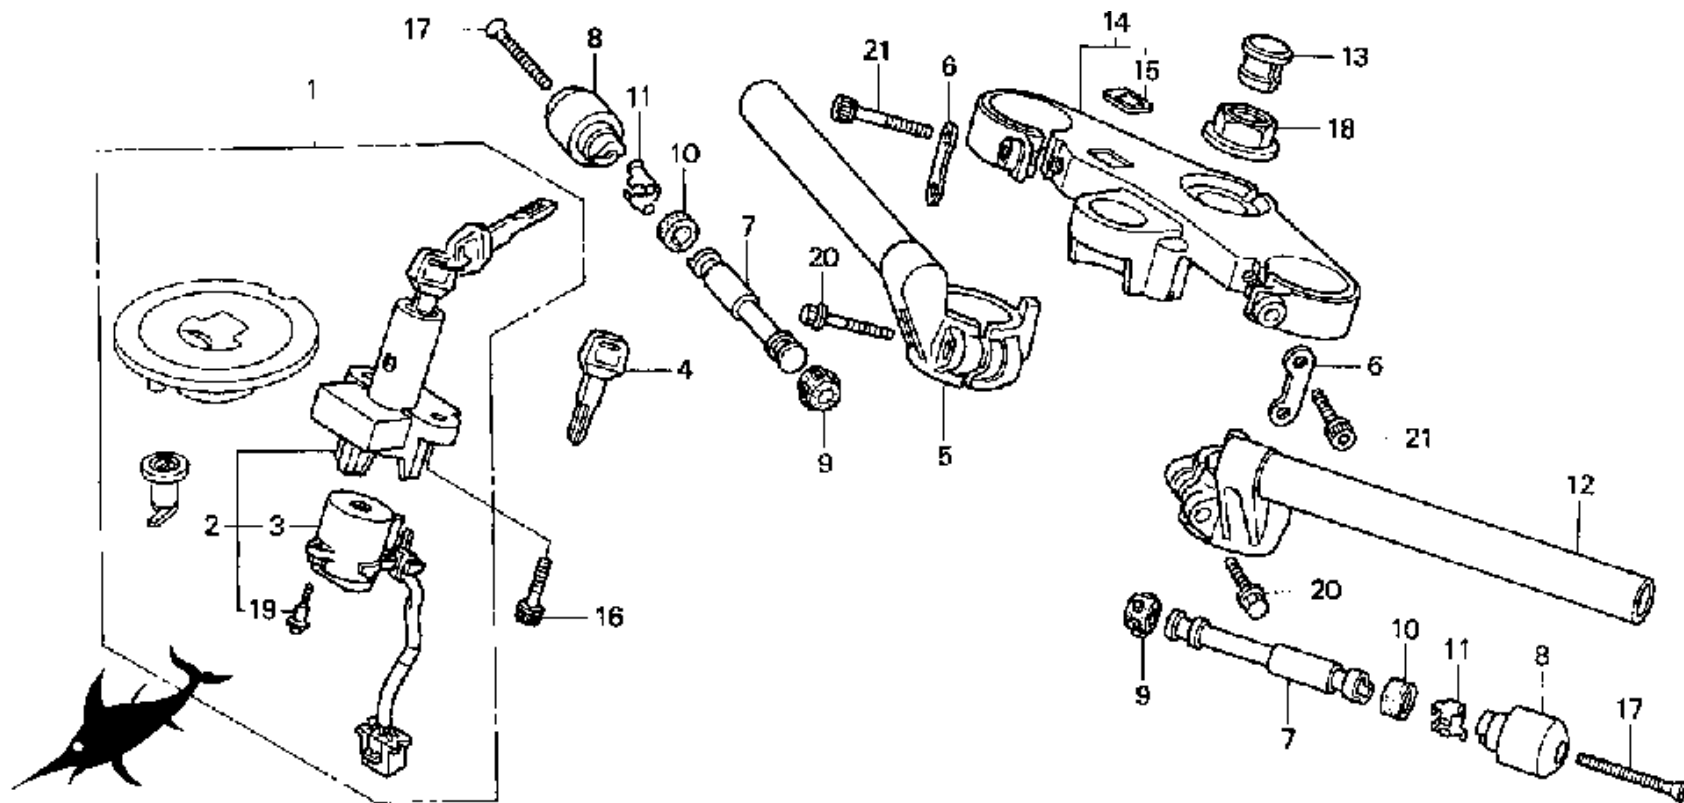

partsfishFront

Selection table for lock or blank key

Refer to the following selection table to select the lock or blank key.

Type	Key No.
TYPE 1	A** , B**
TYPE 2	C** , D**

*:0, 1, 2, 3, 4, 5, 6, 7, 8 or 9