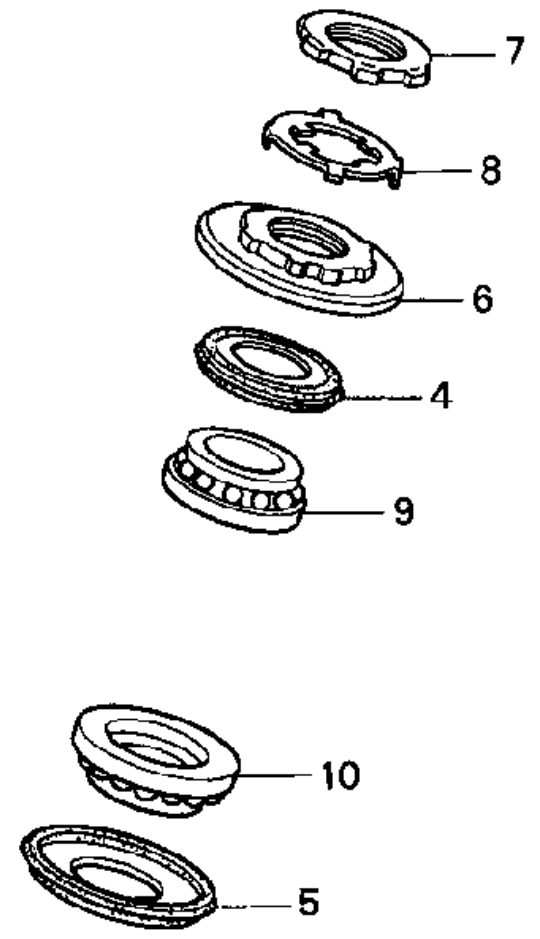

1997 HONDA CBR900RR

STEERING STEM

CLICK BELOW FOR MORE INFO

No.	Part No.	Description
1	38110-MR7-008	HORN COMP. (HIGH)
2	53200-MAS-000	STEM COMP., STEERING
3	53205-MT3-000	CAP, STEERING STEM
4	53214-KA4-701	DUST SEAL
5	53214-371-010	DUST SEAL
6	53220-MW0-000	THREAD COMP.
7	90302-425-830	THREAD
8	90506-425-830	WASHER, LOCK
9	91015-KT8-005	BEARING, HEAD PIPE
10	91016-KT8-005	BEARING, HEAD PIPE
11	96300-08012-00	BOLT, FLANGE (8X12)
12	95701-10035-07	BOLT, FLANGE (10X35)