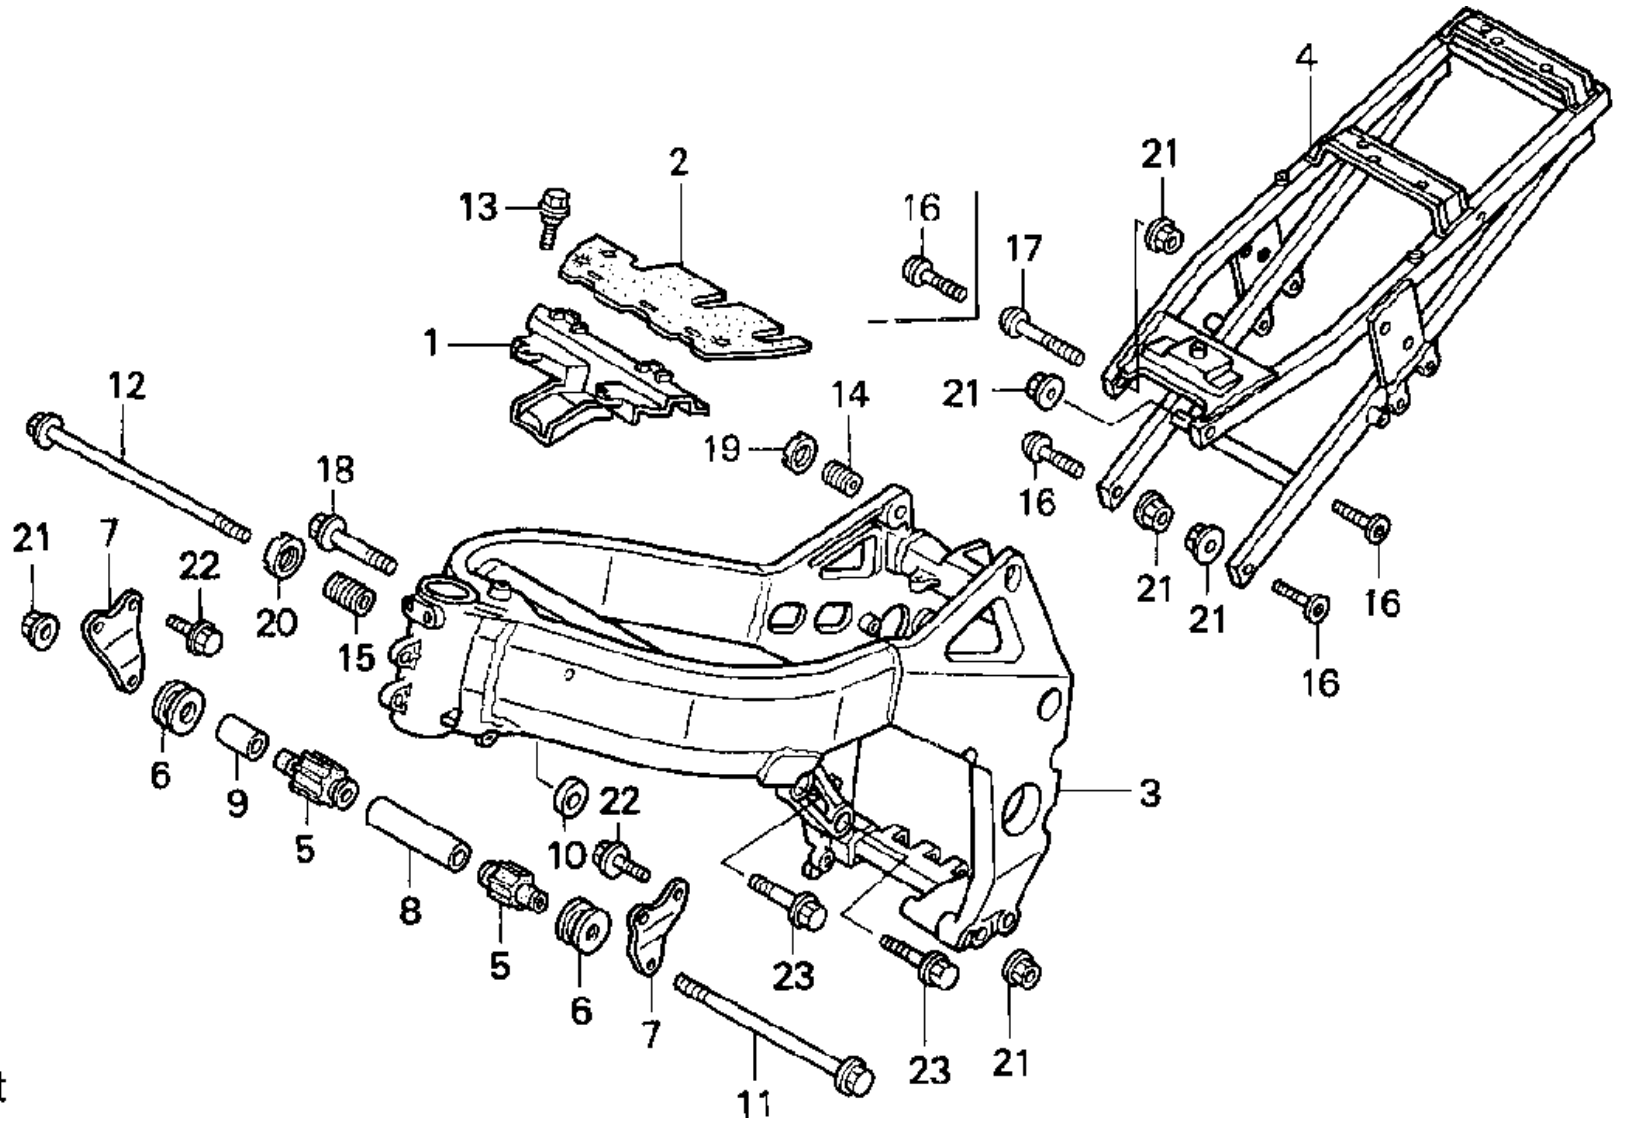

1997 HONDA CBR900RR

FRONT BRAKE CALIPER

CLICK BELOW FOR MORE INFO

No.	Part No.	Description
1	06451-KV3-405	SEAL SET, PISTON
2	06451-KV3-406	SEAL SET, PISTON
3	43352-568-003	SCREW, BLEEDER
4	43353-461-771	CAP, BLEEDER
8	45103-MR7-006	SEAL, JOINT
9	45104-MR7-006	COVER
10	06455-MAS-305	PAD SET, FR.
11	45106-MW0-016	SPRING COMP., PAD
12	45117-MR7-006	PISTON A
13	45117-MW0-006	PISTON
14	45150-MW0-305	CALIPER SUB-ASSY.
18	45203-MG3-016	PLUG, PIN
19	45215-ML7-922	PIN, HANGER
20	45250-MW0-305	CALIPER SUB-ASSY.
21	90107-KV3-701	BOLT, TORX
22	90131-GAA-000	BOLT, FLANGE (8X25)