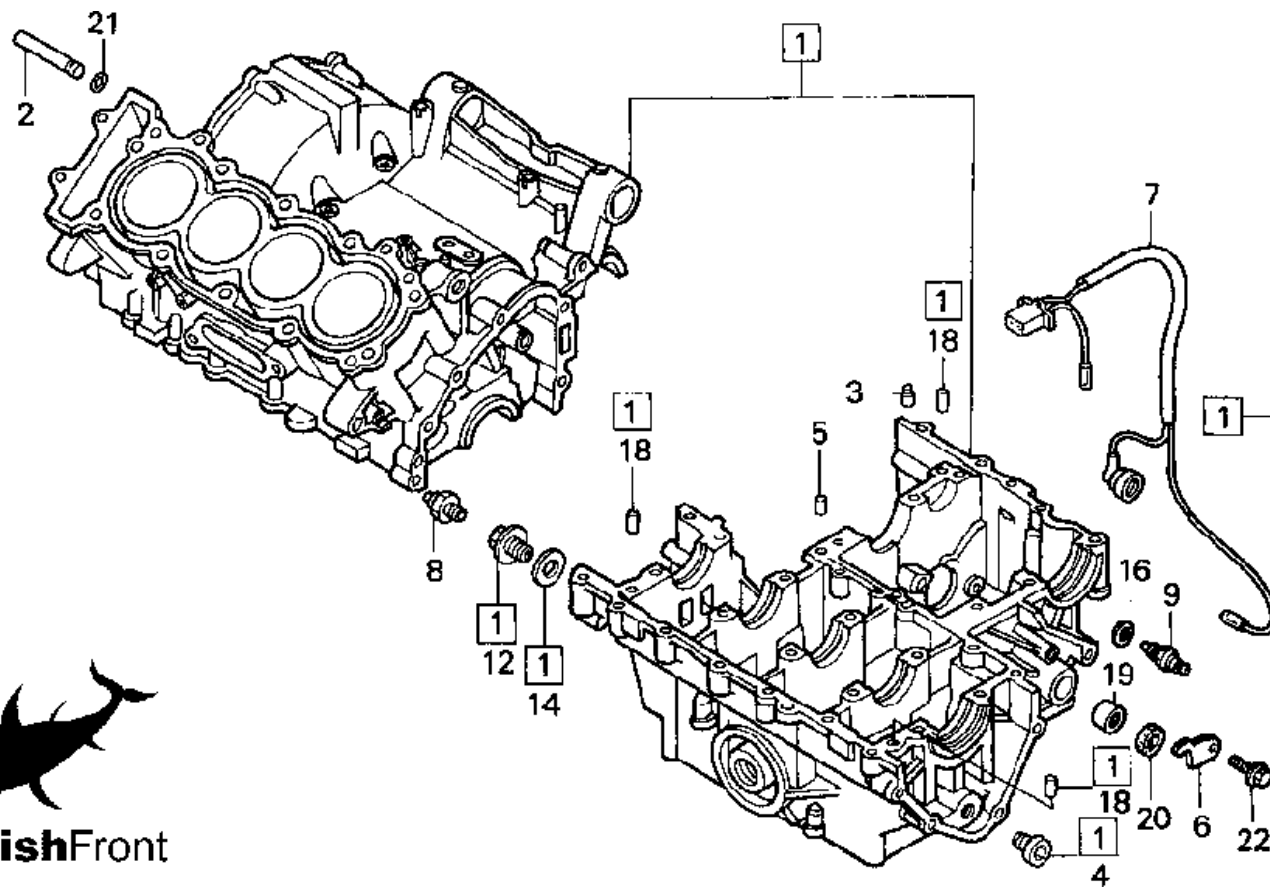

1997 HONDA CBR900RR

CRANKSHAFT

CLICK BELOW FOR MORE INFO

No.	Part No.	Description
1	06131-MAS-010	PISTON KIT A (STD)
2	13011-MAS-315	RING SET (STD)
3	13105-MAS-000	PISTON B
4	13111-MAS-000	PIN, PISTON
5	13210-MAS-000	ROD, CONNECTING
6	13213-ML7-020	BOLT, CONNECTING ROD
7	13218-MAS-003	BEARING E, CONN ROD
8	13215-ML7-000	NUT, CONNECTING ROD
9	13300-MAS-000	CRANKSHAFT COMP.
10	13302-MAS-000	COLLAR
11	13303-MAS-000	GEAR, PRIMARY SUB
12	13304-MAS-000	SPRING
13	13306-MAS-000	SPRING
14	13317-MW0-003	BRG E, CRANKSHAFT
15	14312-MV9-670	SPROCKET (17T)
16	90601-MAS-000	CIRCLIP (OUTER) (42)
17	90741-413-000	KEY (25X14)
18	91021-MV9-671	BEARING, NEEDLE
19	94302-07120	PIN, DOWEL (7X12)
20	94601-17000	CLIP (17MM)