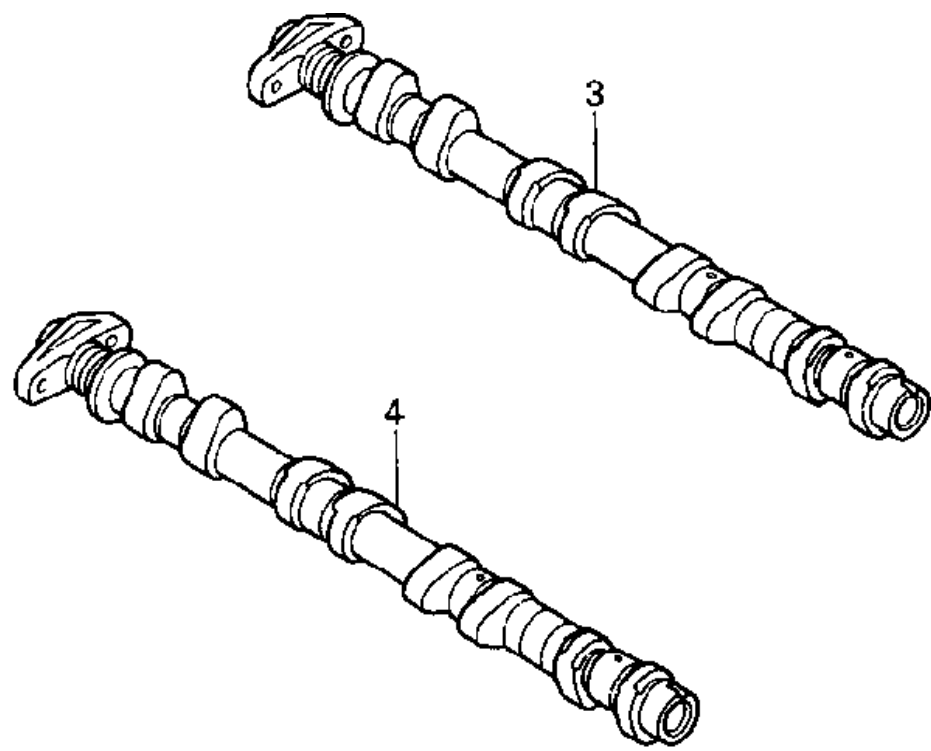

1997 HONDA CBR900RR

BATTERY

CLICK BELOW FOR MORE INFO

No.	Part No.	Description
1	31500-MN4-677	BATTERY (YTX9-BS)
1	31500-MN4-678	BATTERY (YTX9-BS)
2	32401-MW0-000	CABLE
3	32406-KAZ-000	COVER
4	32410-MW0-000	CABLE, STARTER MOTOR
5	32411-253-000	COVER
6	32414-MW0-000	COVER
7	32601-MW0-000	CABLE
8	35850-MR5-007	SWITCH ASSY.
9	35856-KBH-000	RUBBER, SHOCK
10	90652-HC4-003	CLAMP, HARNESS
11	90111-MR5-000	BOLT, SOCKET (5X9)
12	95012-17001	BAND F, BATTERY
13	98200-33000	FUSE, BLADE (30A)

1997 HONDA CBR900RR

CAM CHAIN

CLICK BELOW FOR MORE INFO

No.	Part No.	Description
1	12194-HC5-740	GASKET
2	14321-MW0-000	SPROCKET, CAM (34T)
3	14401-MAS-003	CHAIN, CAM
4	14510-MAS-000	TENSIONER, CAM CHAIN
5	14520-MAS-003	LIFTER, TENSIONER
6	14546-MW0-000	GUIDE B, CAM CHAIN
7	14620-MW0-003	GUIDE A, CAM CHAIN
8	14626-MV9-670	COLLAR (8MM)
9	90004-GHB-670	BOLT, FLANGE (6X25)
10	90082-HA0-000	BOLT (7X10.5)
11	90201-415-000	NUT, CAP (6MM)
12	90442-397-000	WASHER (6MM)
13	90463-ML7-000	WASHER (6.5MM)
14	90004-GHB-600	BOLT, FLANGE (6X10)
15	95701-06014-00	BOLT, FLANGE (6X14)
16	95801-08032-00	BOLT, FLANGE (8X32)

1997 HONDA CBR900RR

CAMSHAFT

CLICK BELOW FOR MORE INFO

No.	Part No.	Description
2	12209-MZ5-003	SEAL, VALVE STEM
3	14110-MW0-750	CAMSHAFT COMP., IN.
4	14210-MW0-750	CAMSHAFT COMP., EX.
5	14711-MW0-000	VALVE, IN.
6	14721-MW0-000	VALVE, EX.
7	14731-MT4-000	LIFTER, VALVE
8	14751-MW0-004	SPRING, VALVE
9	14761-MW0-004	SPRING, VALVE
10	14771-KW3-900	RETAINER, VLV SPR
11	14775-MW0-000	SEAT, VALVE SPRING
12	14776-MW0-000	SEAT, VALVE SPRING
13	14781-ML0-720	COTTER, VALVE
14	14901-KT7-013	SHIM, TAPPET (1.200)