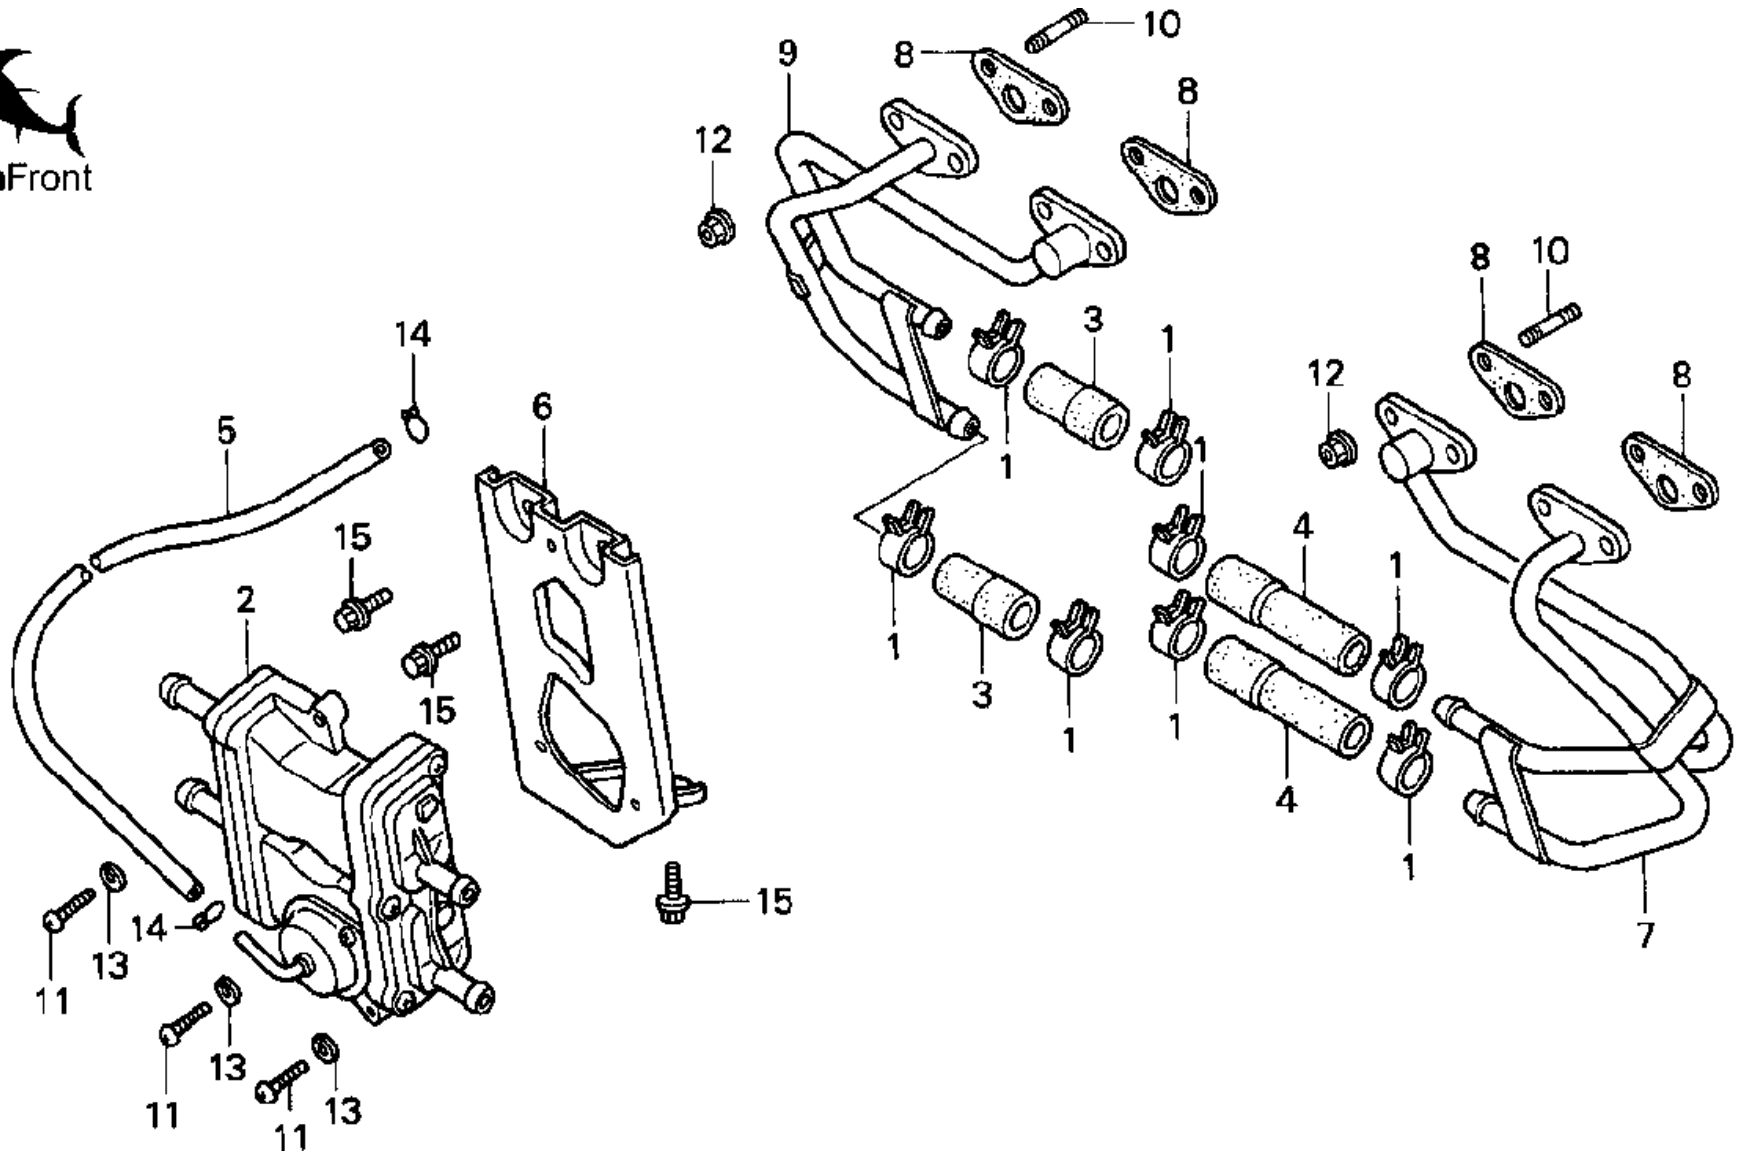

1997 HONDA 900RR

PARTS INFO & DRAWINGS

1997 HONDA CBR900RR - AIR CLEANER

CLICK BELOW FOR MORE INFO

No.	Part No.	Description
1	17210-MW0-000	ELEMENT, AIR CLEANER
2	17221-MW0-000	HOUSING, AIR CLEANER
3	17222-MW0-300	SEAL, A/CLNR HSG
4	17231-MW0-000	COVER, A/CLNR HSG
5	17235-MW0-000	DUCT, A/CLNR (INNER)
6	17251-KT8-000	CASE, SUB A/CLNR
7	17251-MW0-000	DUCT
8	17253-MW0-300	TUBE
9	17254-KAZ-000	FILTER, SUB A/CLNR
10	17255-MN1-670	BAND
11	17256-MM4-000	COVER, SUB A/CLNR
12	17369-KB4-670	CLIP, BREATHER TUBE
13	17460-MW0-750	HOSE, AIR SUCTION
14	17551-MW0-000	TUBE, BREATHER
15	80101-165-000	RUBBER, RR.
16	84706-163-670	COLLAR
17	90001-GHB-620	BOLT, FLANGE (6X16)
18	90522-028-000	WASHER
19	90646-657-000	CLIP (16MM)
20	93500-04025-0G	SCREW, PAN (4X25)
21	93891-05016-07	SCREW-WASHER (5X16)
22	93913-24220	SCREW, TAP (4X12)
24	96300-06018-00	BOLT, FLANGE (6X18)

1997 HONDA CBR900RR

AIR SUCTION VALVE

CLICK BELOW FOR MORE INFO

No.	Part No.	Description
1	16968-MC7-000	CLIP B, FUEL HOSE
2	18600-MW0-751	VALVE, AIR SUCTION
3	18614-MW0-750	TUBE, AIR PIPE
4	18616-MT3-730	HOSE
5	18617-MW0-750	TUBE, CONTROL
6	18625-MW0-750	BRACKET COMP.
7	18640-MW0-750	PIPE COMP., L. AIR
8	18647-MW0-750	GASKET
9	18650-MW0-750	PIPE COMP., R. AIR
10	90033-MV9-770	BOLT, STUD (6X18)
11	93500-05018-0A	SCREW, PAN (5X18)
12	94050-06020	NUT, FLANGE (6MM)
13	94111-05000	WASHER, SPRING (5MM)
15	95701-06014-00	BOLT, FLANGE (6X14)