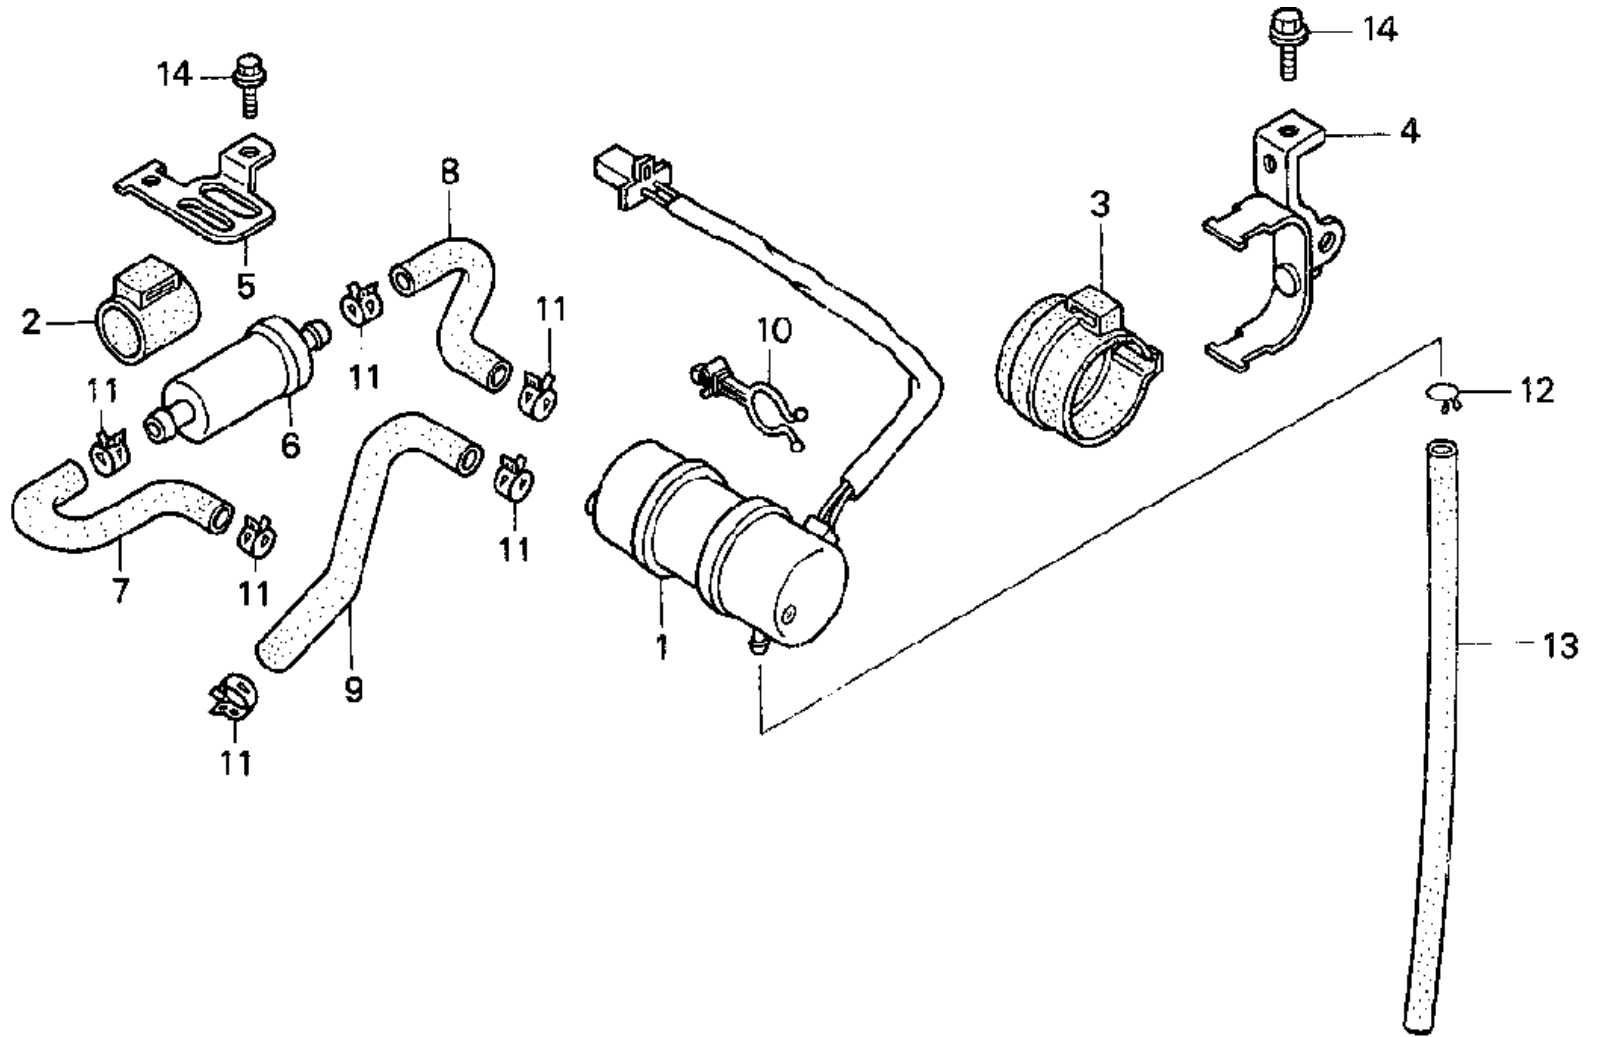

1997 HONDA CBR900RR - FUEL TANK

CLICK BELOW FOR MORE INFO		
No.	Part No.	Description
1	15707-634-000	CLIP, OIL DRAIN
2	16180-MT7-000	JOINT
3	16950-MAS-003	PETCOCK ASSY.
4	16952-MAS-003	SCREEN SET
5	16953-MAS-000	TUBE, FUEL
6	16953-MV9-000	COVER SET, PETCOCK
7	16958-KM9-005	O-RING
8	16963-MAE-000	LEVER, PETCOCK
9	17245-107-010	RUBBER
10	17505-MAS-770ZA	TANK, FUEL (TYPE1)
10	17505-MAS-770ZB	TANK, FUEL (TYPE5)
10	17505-MAS-780ZB	TANK, FUEL (TYPE2)
11	17531-MW0-000	TUBE, DRAIN

12	17532-MAS-000	TUBE, BREATHER
13	17611-ML7-000	RUBBER, FUEL TANK
14	17613-MV4-000	RUBBER, RR.
15	17620-MT4-010	CAP, FUEL FILLER
16	80101-KB7-600	COLLAR (8X12)
17	80109-367-690	COLLAR C6.3, SETTING
18	90073-MT4-000	BOLT, SOCKET (4X6)
19	90074-MT4-000	BOLT, SOCKET (4X21)
20	90116-KY6-000	SCREW
21	90521-259-000	WASHER (8.5MM)
22	93892-04016-08	SCREW-WASHER (4X16)
23	94103-06700	WASHER, PLAIN (6MM)
28	96300-06040-07	BOLT, FLANGE (6X40)
29	96300-08035-00	BOLT, FLANGE (8X35)