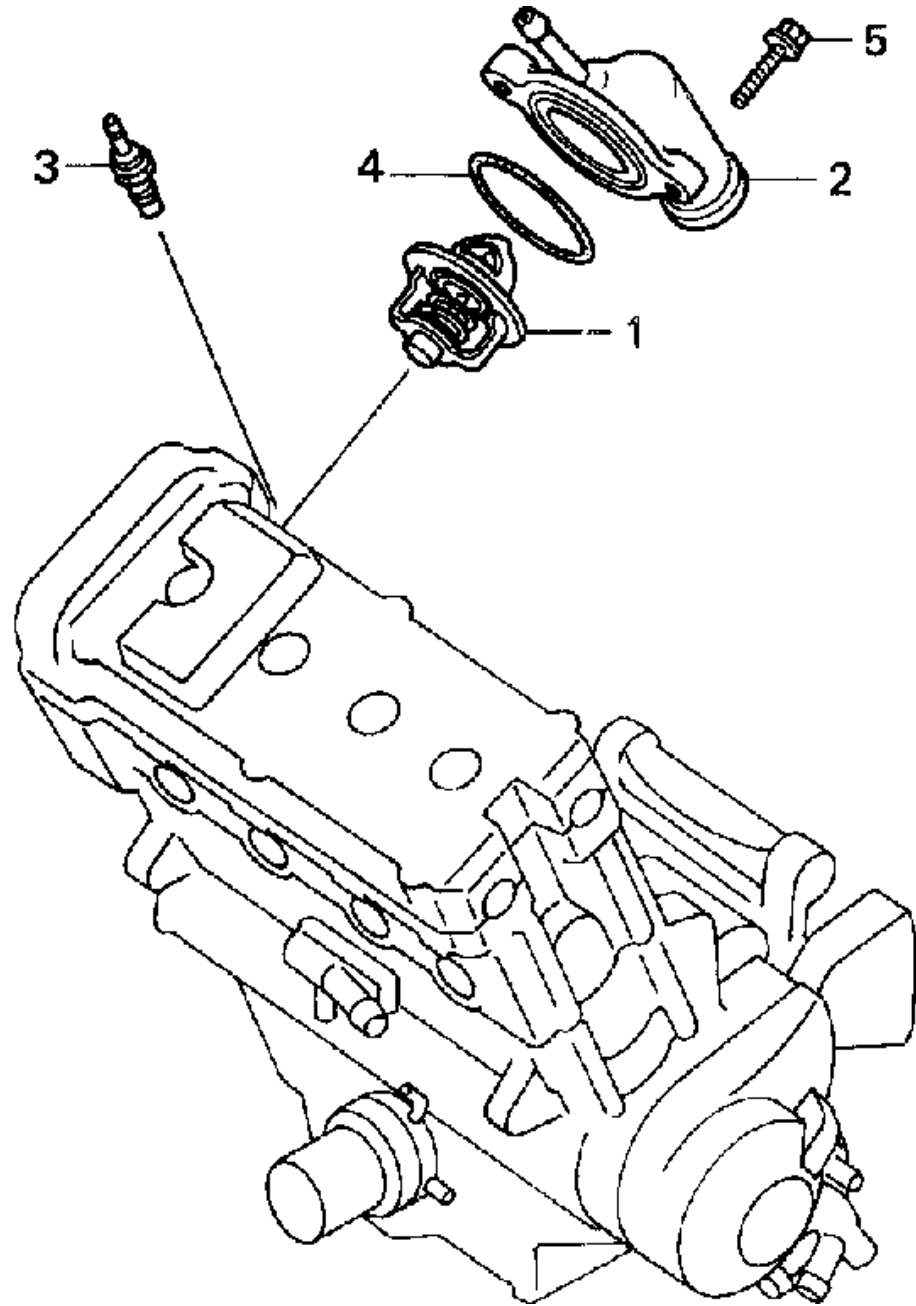

1997 HONDA CBR900RR

THERMOSTAT

CLICK BELOW FOR MORE INFO

No.	Part No.	Description
1	19300-ML7-003	THERMOSTAT ASSY.
2	19315-MAS-000	COVER, THERMOSTAT
3	37750-PC1-004	SENDING UNIT
4	91311-KE8-000	O-RING (47.5X2)
5	96001-06022-00	BOLT, FLANGE (6X22)