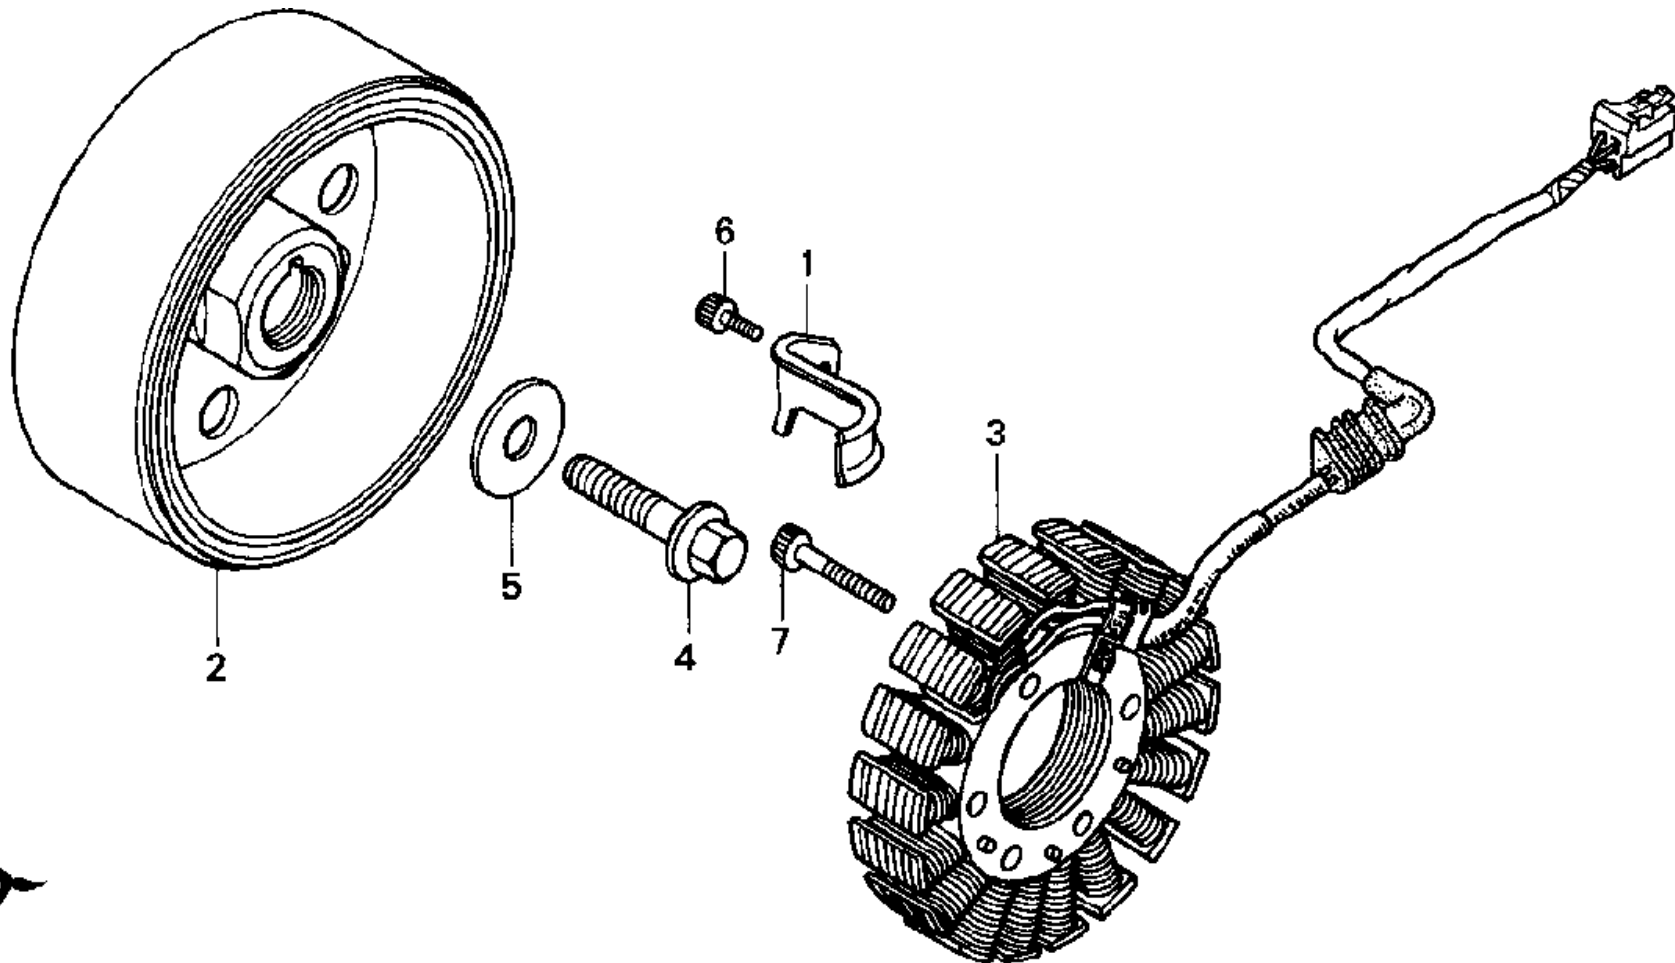

1997 HONDA CBR900RR

ALTERNATOR COVER

CLICK BELOW FOR MORE INFO

No.	Part No.	Description
1	11321-MAS-000	COVER, ALTERNATOR
2	11392-MV9-670	GASKET
3	90005-GHB-680	BOLT, FLANGE (6X28)
4	94301-10160	PIN, DOWEL (10X16)