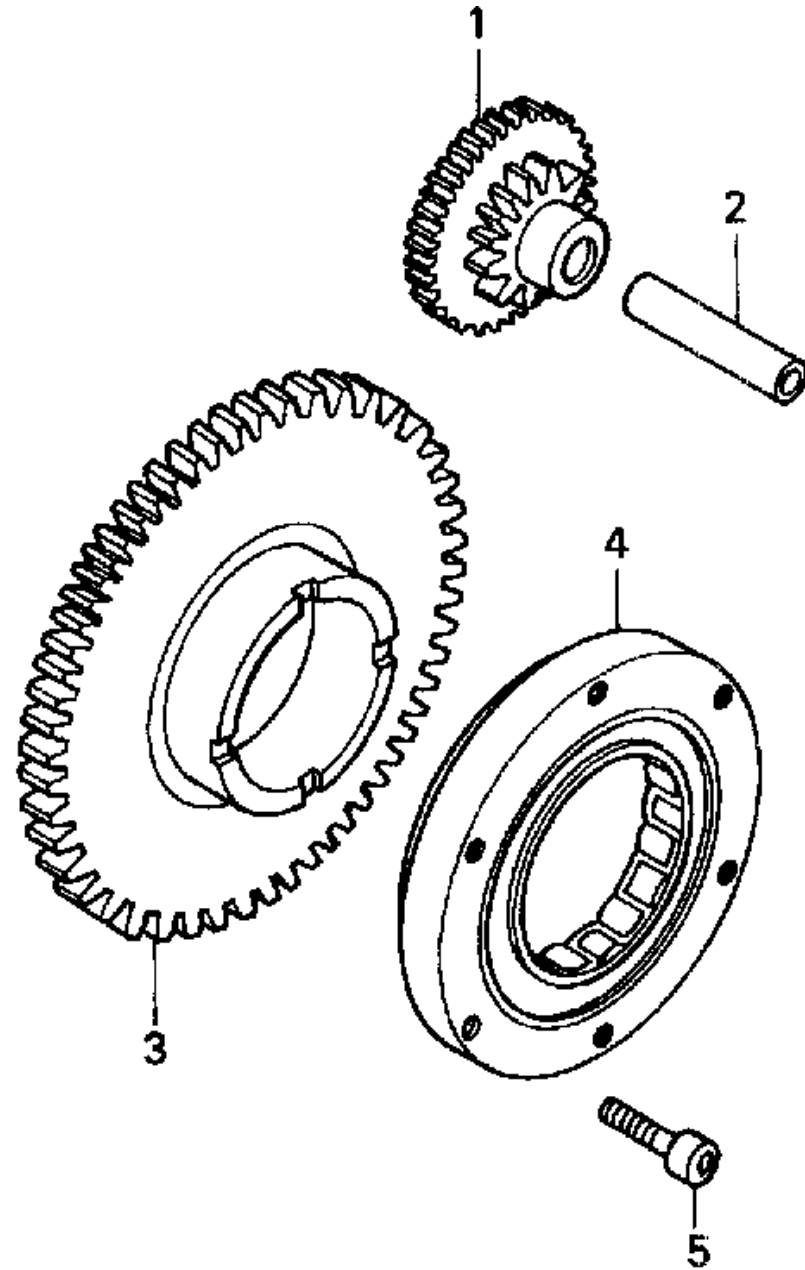

1997 HONDA CBR900RR

STARTER CLUTCH

CLICK BELOW FOR MORE INFO

No.	Part No.	Description
1	28101-MV9-670	GEAR (47T/10T)
2	28102-ME9-000	PIN (10X44)
3	28110-MV9-670	GEAR COMP. (47T)
4	28125-MV9-672	OUTER COMP.
5	90085-413-781	BOLT, SOCKET (6MM)