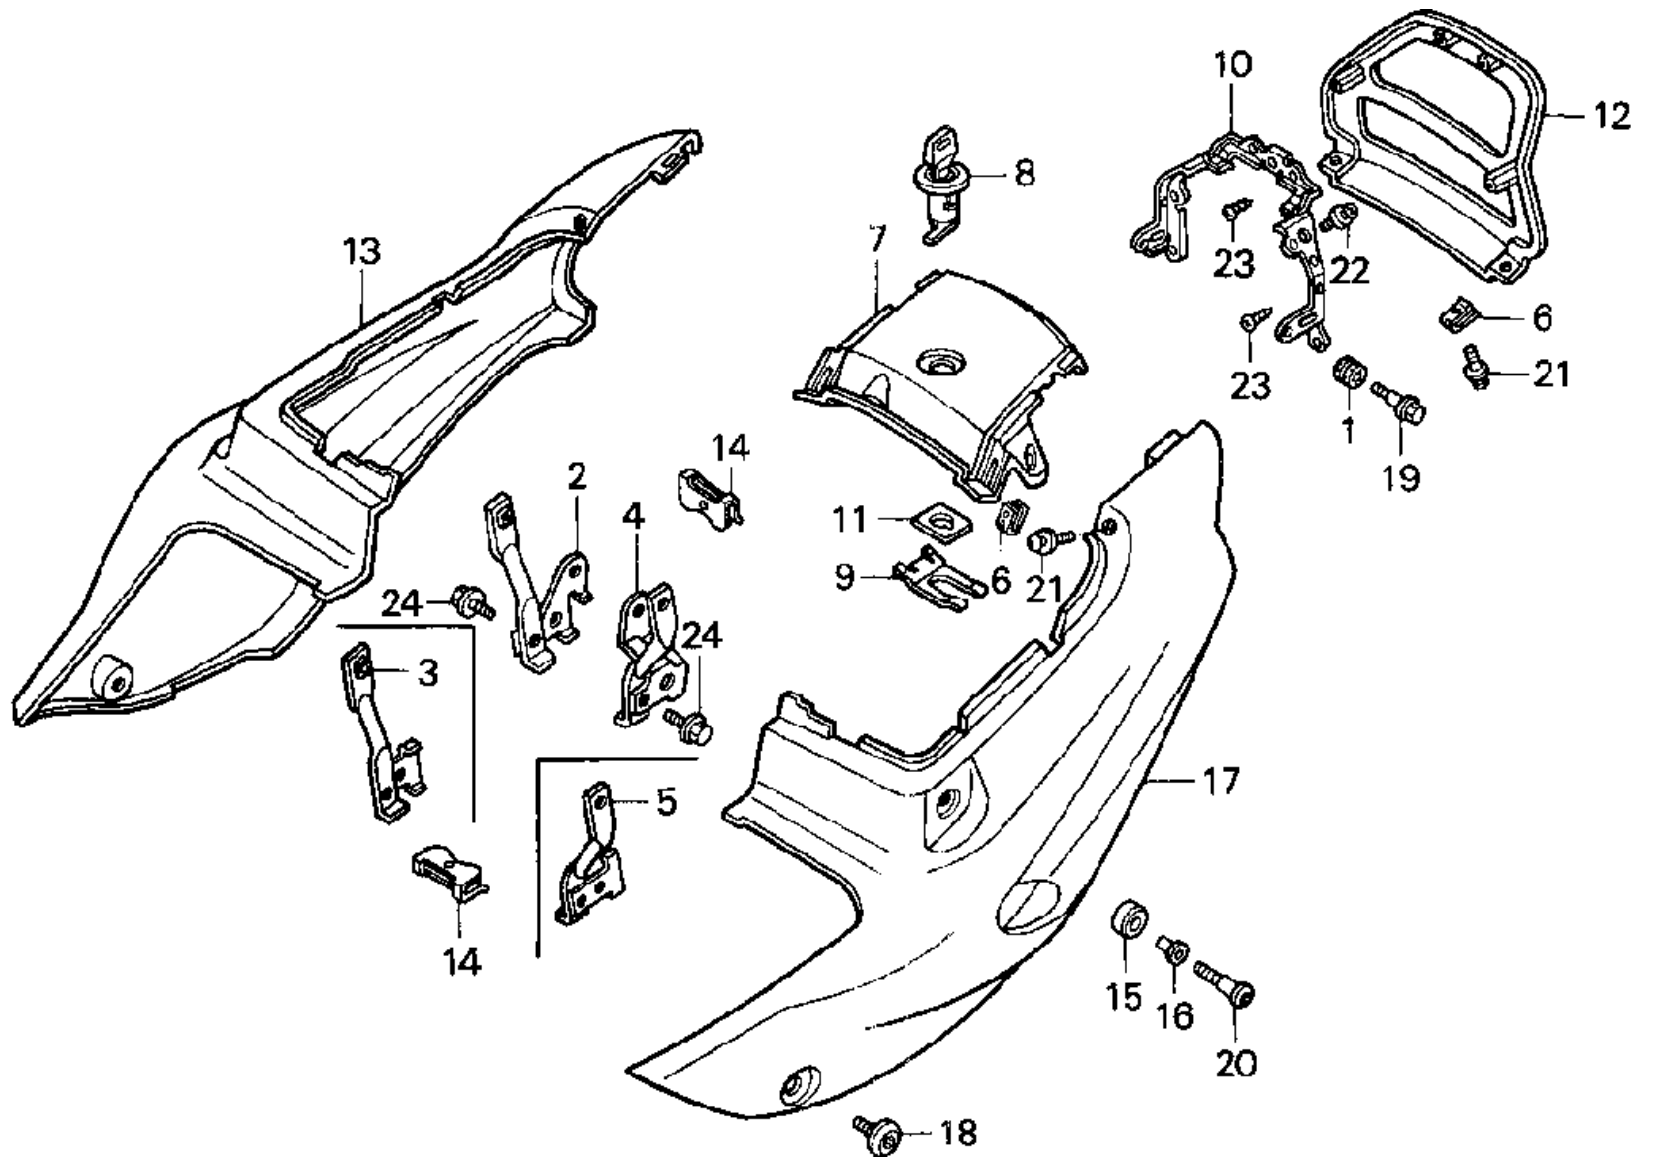

1997 HONDA CBR900RR - SIDE COVER

CLICK BELOW FOR MORE INFO		
No.	Part No.	Description
1	18320-196-000	RUBBER A, PROTECTOR
2	50201-MAE-000	STAY, R. SIDE COVER
4	50202-MAE-000	STAY, L. SIDE COVER
6	64527-ML7-000	NUT, CLIP (4MM)
7	77210-MAS-000ZA	COWL, RR. ST *NH196*
7	77210-MAS-000ZB	COWL, RR. ST *R158P*
7	77210-MAS-000ZF	COWL, RR. SEAT *NH1*
8	77225-ME4-003	LOCK ASSY., SEAT
9	77226-KY2-700	SPRING
10	77234-MAS-000	STAY, TAILLIGHT
11	77236-GZ5-000	WASHER, SEAT LOCK
12	77250-MAS-000ZB	CVR, TAIL (TYPE1)
13	83600-MAS-770ZA	CVR, R. SIDE (TYPE4)

13	83600-MAS-770ZB	CVR, R. SIDE (TYPE5)
13	83600-MAS-780ZB	CVR, R. SIDE (TYPE2)
14	83636-KY1-000	CLIP
15	83641-KY2-700	SPACER
16	83642-KY2-700	COLLAR
17	83700-MAS-770ZA	CVR, L. SIDE (TYPE4)
17	83700-MAS-770ZB	CVR, L. SIDE (TYPE5)
17	83700-MAS-780ZB	CVR, L. SIDE (TYPE2)
18	90112-MT4-000	BOLT, COWL SETTING
19	90113-GJ2-000	BOLT, FLANGE (6X22)
20	90116-KY2-700	BOLT
21	93891-04012-07	SCREW-WASHER (4X12)
22	93894-04012-00	SCREW-WASHER (4X12)
23	93903-44220	SCREW, TAP (4X10)
24	96300-06016-00	BOLT, FLANGE (6X16)