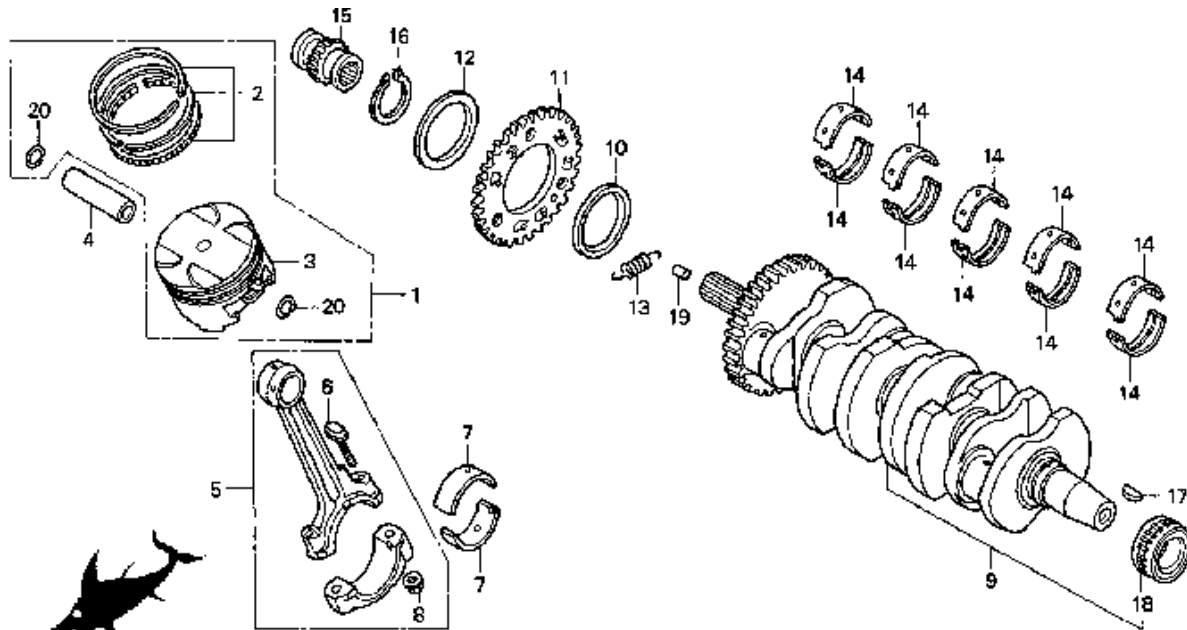

1997 HONDA CBR900RR

CRANKSHAFT

CLICK BELOW FOR MORE INFO

No.	Part No.	Description
1	06131-MAS-010	PISTON KIT A (STD)
2	13011-MAS-315	RING SET (STD)
3	13105-MAS-000	PISTON B
4	13111-MAS-000	PIN, PISTON
5	13210-MAS-000	ROD, CONNECTING
6	13213-ML7-020	BOLT, CONNECTING ROD
7	13218-MAS-003	BEARING E, CONN ROD
8	13215-ML7-000	NUT, CONNECTING ROD
9	13300-MAS-000	CRANKSHAFT COMP.
10	13302-MAS-000	COLLAR
11	13303-MAS-000	GEAR, PRIMARY SUB
12	13304-MAS-000	SPRING
13	13306-MAS-000	SPRING
14	13317-MW0-003	BRG E, CRANKSHAFT
15	14312-MV9-670	SPROCKET (17T)
16	90601-MAS-000	CIRCLIP (OUTER) (42)
17	90741-413-000	KEY (25X14)
18	91021-MV9-671	BEARING, NEEDLE
19	94302-07120	PIN, DOWEL (7X12)
20	94601-17000	CLIP (17MM)