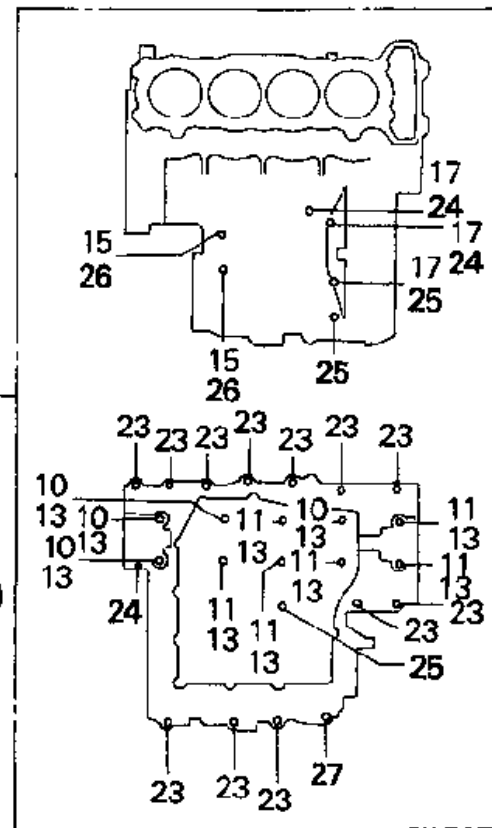

1997 HONDA CBR900RR

CRANKSHAFT

CLICK BELOW FOR MORE INFO

No.	Part No.	Description
1	06131-MAS-010	PISTON KIT A (STD)
2	13011-MAS-315	RING SET (STD)
3	13105-MAS-000	PISTON B
4	13111-MAS-000	PIN, PISTON
5	13210-MAS-000	ROD, CONNECTING
6	13213-ML7-020	BOLT, CONNECTING ROD
7	13218-MAS-003	BEARING E, CONN ROD
8	13215-ML7-000	NUT, CONNECTING ROD
9	13300-MAS-000	CRANKSHAFT COMP.
10	13302-MAS-000	COLLAR
11	13303-MAS-000	GEAR, PRIMARY SUB
12	13304-MAS-000	SPRING
13	13306-MAS-000	SPRING
14	13317-MW0-003	BRG E, CRANKSHAFT
15	14312-MV9-670	SPROCKET (17T)
16	90601-MAS-000	CIRCLIP (OUTER) (42)
17	90741-413-000	KEY (25X14)
18	91021-MV9-671	BEARING, NEEDLE
19	94302-07120	PIN, DOWEL (7X12)
20	94601-17000	CLIP (17MM)