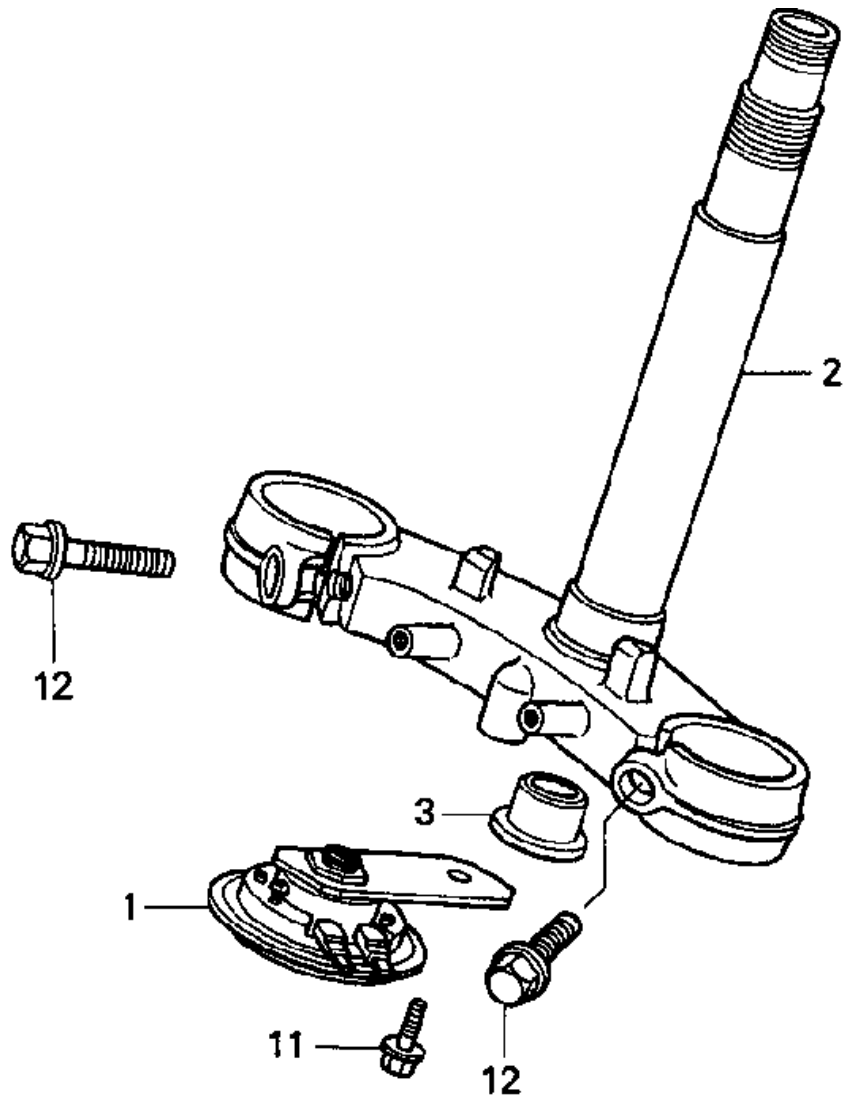

1997 HONDA CBR900RR

STEERING STEM

CLICK BELOW FOR MORE INFO

No.	Part No.	Description
1	38110-MR7-008	HORN COMP. (HIGH)
2	53200-MAS-000	STEM COMP., STEERING
3	53205-MT3-000	CAP, STEERING STEM
4	53214-KA4-701	DUST SEAL
5	53214-371-010	DUST SEAL
6	53220-MW0-000	THREAD COMP.
7	90302-425-830	THREAD
8	90506-425-830	WASHER, LOCK
9	91015-KT8-005	BEARING, HEAD PIPE
10	91016-KT8-005	BEARING, HEAD PIPE
11	96300-08012-00	BOLT, FLANGE (8X12)
12	95701-10035-07	BOLT, FLANGE (10X35)