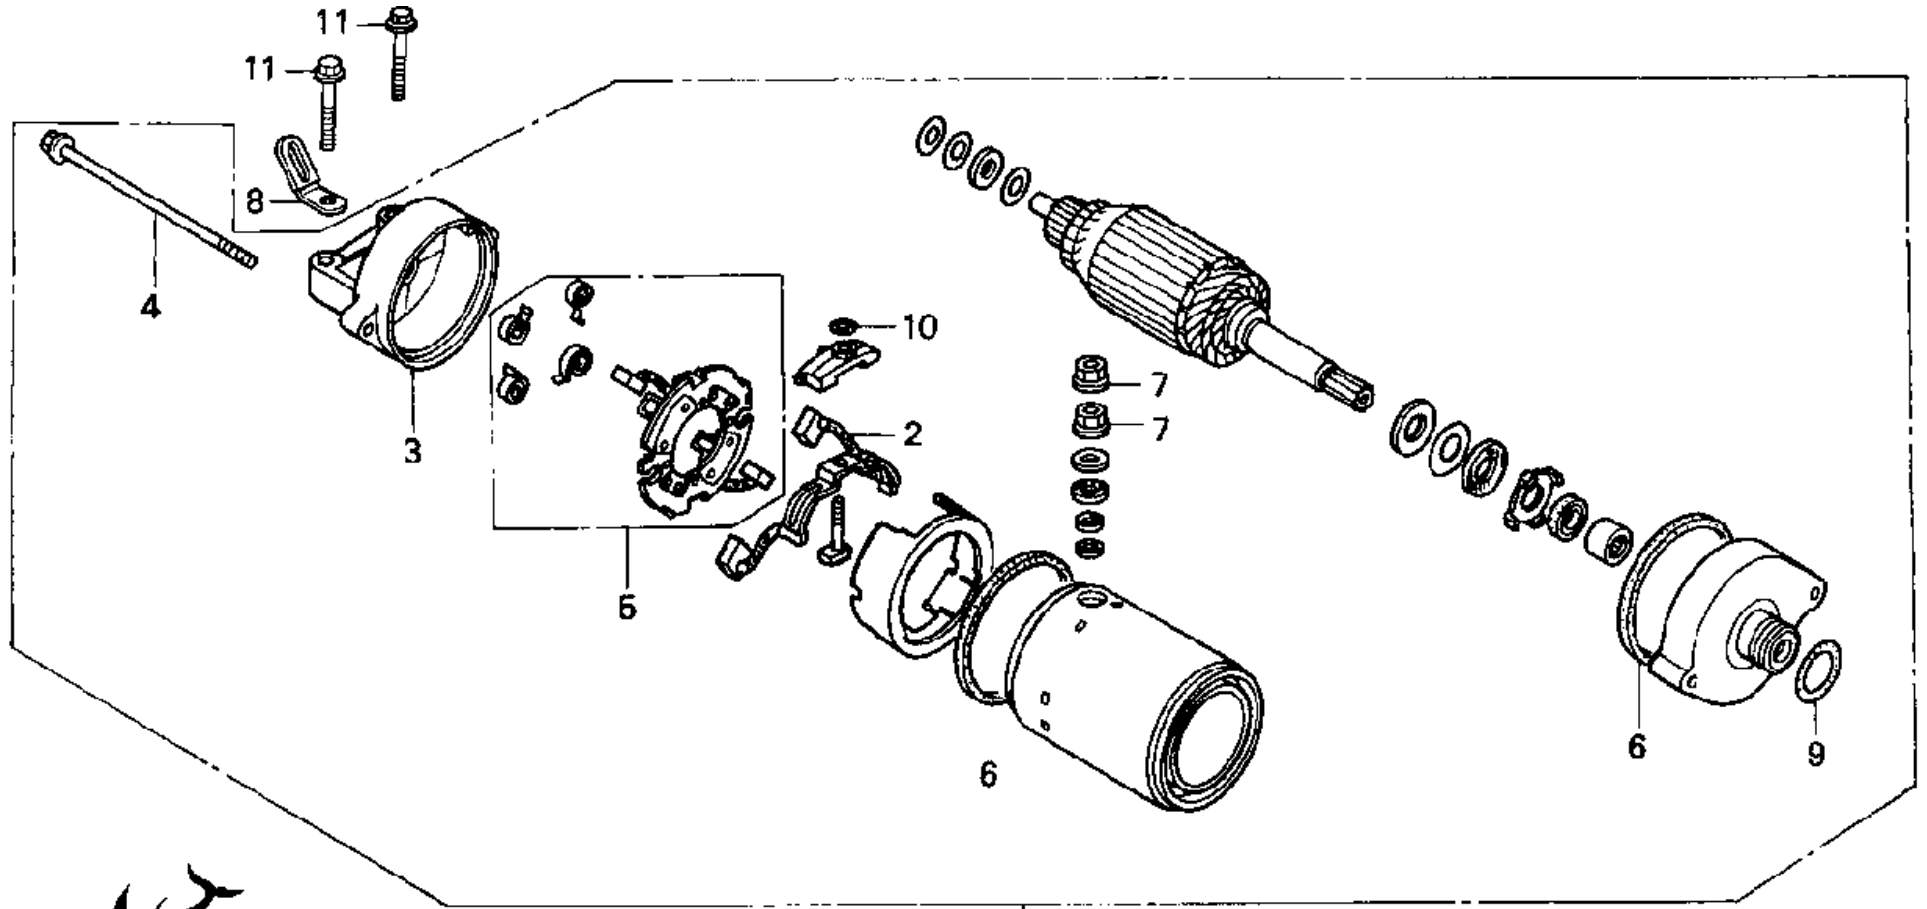

1997 HONDA CBR900RR

STARTER MOTOR

CLICK BELOW FOR MORE INFO

No.	Part No.	Description
1	31200-MV9-671	MOTOR ASSY., STARTER
2	31201-MR6-008	TERMINAL SET, BRUSH
4	31205-MV9-671	BOLT, SETTING
5	31206-MR6-008	HOLDER SET, BRUSH
6	31207-KS5-901	RING
7	90071-MB0-000	NUT-WASHER (6MM)
8	90601-KJ9-000	CLIP (4X50)
9	91312-MG7-003	O-RING (24.4X3.1)
10	91320-MB0-000	O-RING
11	95701-06028-00	BOLT, FLANGE (6X28)