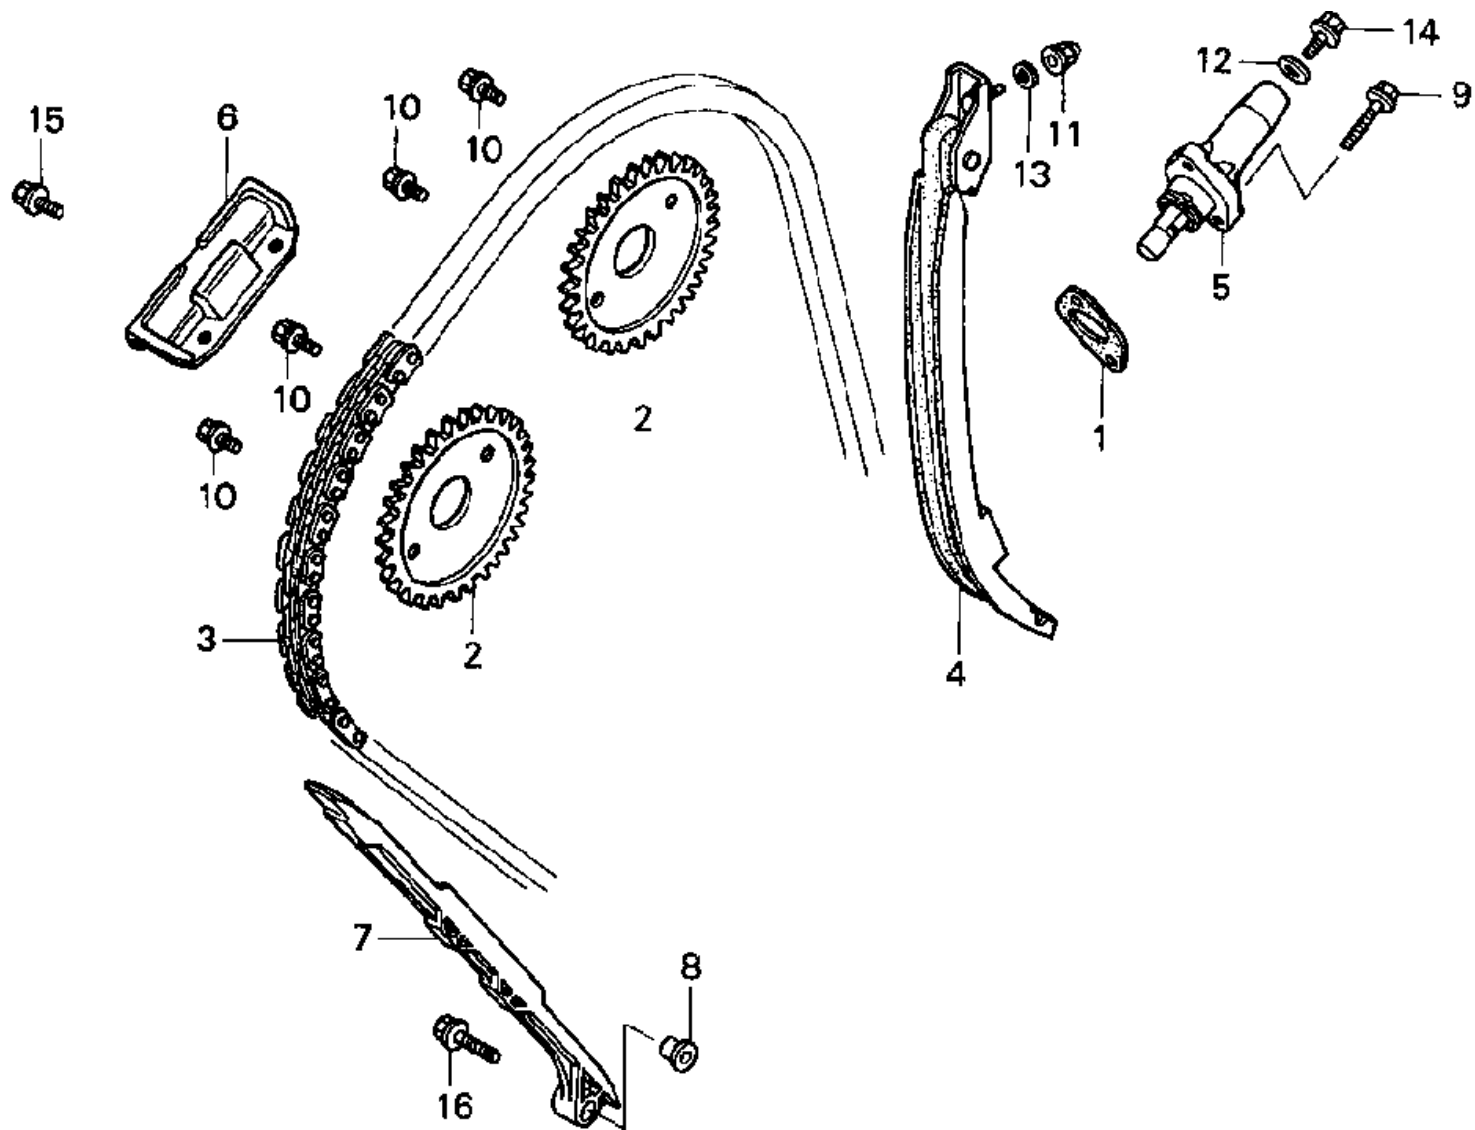

1997 HONDA CBR900RR

ALTERNATOR COVER

CLICK BELOW FOR MORE INFO

No.	Part No.	Description
1	11321-MAS-000	COVER, ALTERNATOR
2	11392-MV9-670	GASKET
3	90005-GHB-680	BOLT, FLANGE (6X28)
4	94301-10160	PIN, DOWEL (10X16)

1997 HONDA CBR900RR

BATTERY

CLICK BELOW FOR MORE INFO

No.	Part No.	Description
1	31500-MN4-677	BATTERY (YTX9-BS)
1	31500-MN4-678	BATTERY (YTX9-BS)
2	32401-MW0-000	CABLE
3	32406-KAZ-000	COVER
4	32410-MW0-000	CABLE, STARTER MOTOR
5	32411-253-000	COVER
6	32414-MW0-000	COVER
7	32601-MW0-000	CABLE
8	35850-MR5-007	SWITCH ASSY.
9	35856-KBH-000	RUBBER, SHOCK
10	90652-HC4-003	CLAMP, HARNESS
11	90111-MR5-000	BOLT, SOCKET (5X9)
12	95012-17001	BAND F, BATTERY
13	98200-33000	FUSE, BLADE (30A)

1997 HONDA CBR900RR

CAM CHAIN

CLICK BELOW FOR MORE INFO

No.	Part No.	Description
1	12194-HC5-740	GASKET
2	14321-MW0-000	SPROCKET, CAM (34T)
3	14401-MAS-003	CHAIN, CAM
4	14510-MAS-000	TENSIONER, CAM CHAIN
5	14520-MAS-003	LIFTER, TENSIONER
6	14546-MW0-000	GUIDE B, CAM CHAIN
7	14620-MW0-003	GUIDE A, CAM CHAIN
8	14626-MV9-670	COLLAR (8MM)
9	90004-GHB-670	BOLT, FLANGE (6X25)
10	90082-HA0-000	BOLT (7X10.5)
11	90201-415-000	NUT, CAP (6MM)
12	90442-397-000	WASHER (6MM)
13	90463-ML7-000	WASHER (6.5MM)
14	90004-GHB-600	BOLT, FLANGE (6X10)
15	95701-06014-00	BOLT, FLANGE (6X14)
16	95801-08032-00	BOLT, FLANGE (8X32)

1997 HONDA CBR900RR

CAMSHAFT

CLICK BELOW FOR MORE INFO

No.	Part No.	Description
2	12209-MZ5-003	SEAL, VALVE STEM
3	14110-MW0-750	CAMSHAFT COMP., IN.
4	14210-MW0-750	CAMSHAFT COMP., EX.
5	14711-MW0-000	VALVE, IN.
6	14721-MW0-000	VALVE, EX.
7	14731-MT4-000	LIFTER, VALVE
8	14751-MW0-004	SPRING, VALVE
9	14761-MW0-004	SPRING, VALVE
10	14771-KW3-900	RETAINER, VLV SPR
11	14775-MW0-000	SEAT, VALVE SPRING
12	14776-MW0-000	SEAT, VALVE SPRING
13	14781-ML0-720	COTTER, VALVE
14	14901-KT7-013	SHIM, TAPPET (1.200)