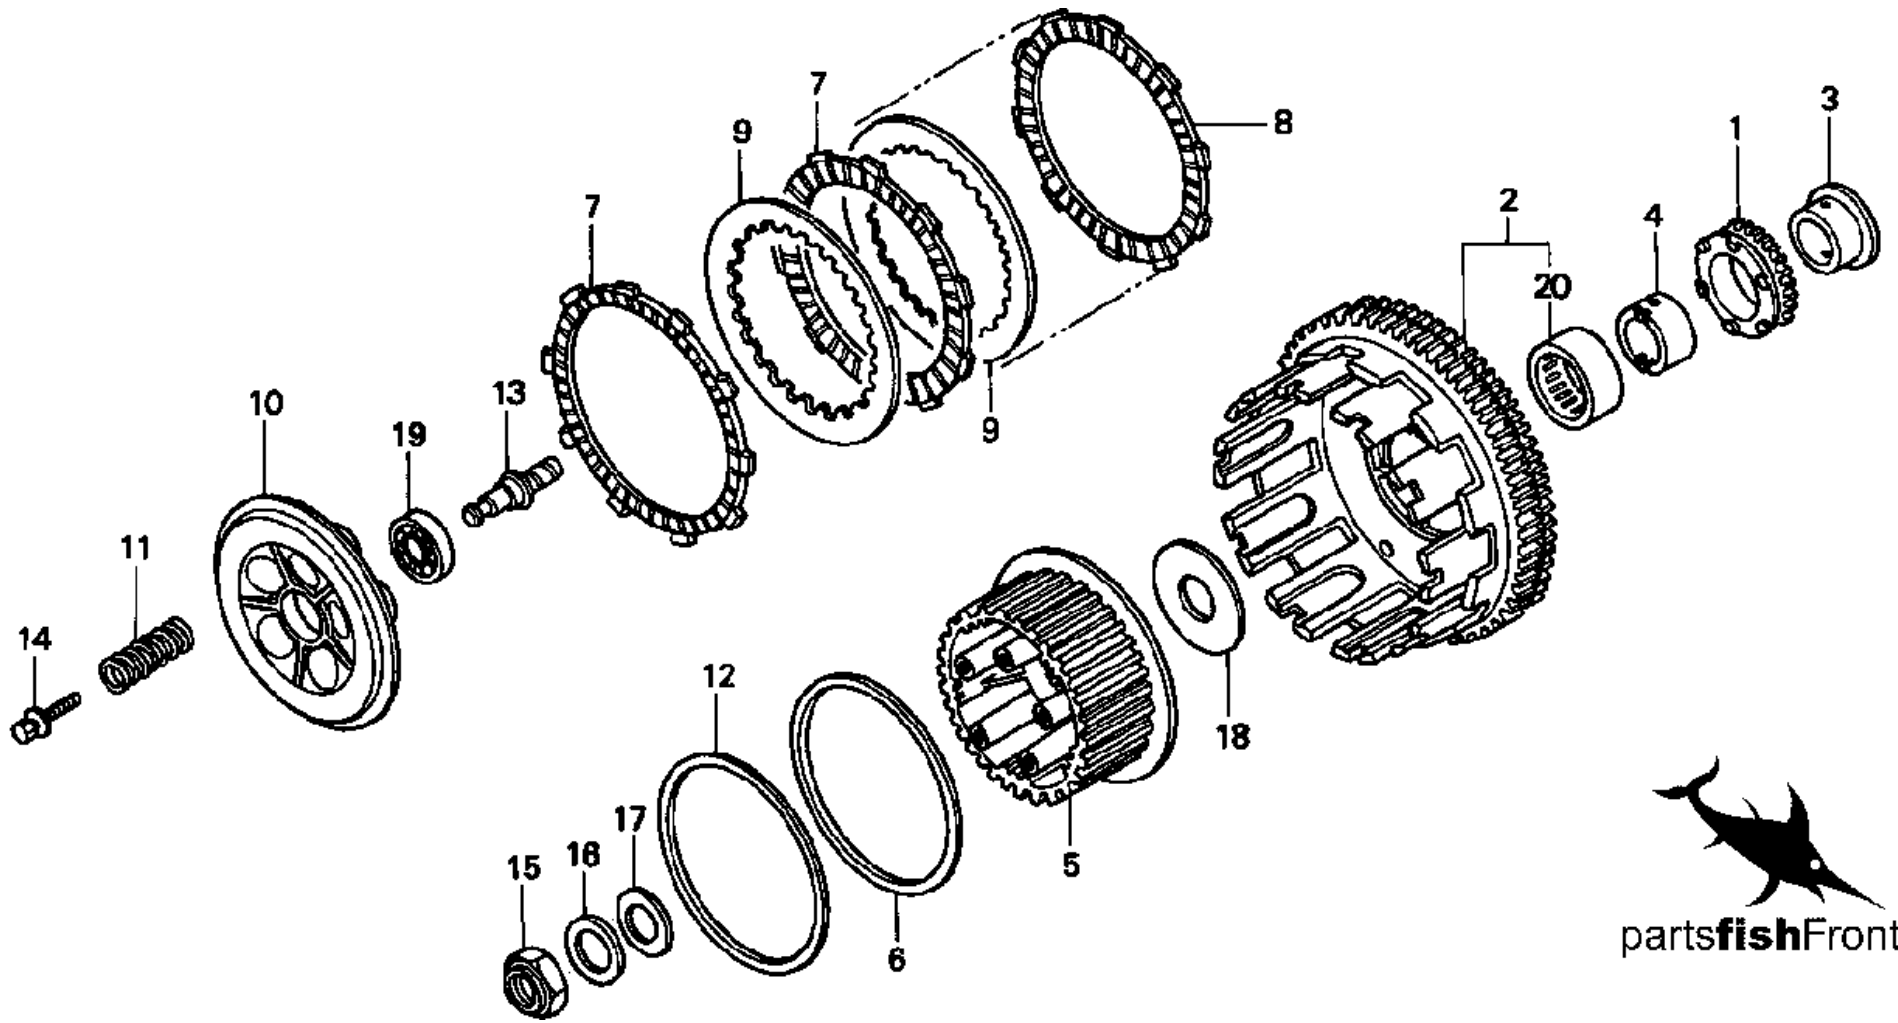

1997 HONDA CBR900RR - CRANKCASE

CLICK BELOW FOR MORE INFO		
No.	Part No.	Description
1	11000-MAS-000	CRANKCASE SET
2	11103-MW0-000	PLUG, SEALING
3	11104-MW0-000	ORIFICE (1.2MM)
4	12206-611-300	BOLT, SEALING (18MM)
5	15515-KT8-000	ORIFICE (1.2MM)
6	24612-MAL-600	PLATE, SPINDLE
7	32101-MAS-000	SUB-WIRE A
8	35500-MJ4-024	SWITCH, OIL PRESSURE
9	35600-KE8-003	SWITCH, NEUTRAL
10	90014-MW0-003	BOLT, FLANGE (9X90)
11	90015-MW0-003	BOLT, FLANGE (9X110)
12	90048-MAL-600	BOLT, SEALING (20MM)
13	90401-MW0-000	WASHER (9MM)

14	90441-MN5-000	WASHER (20MM)
15	90442-028-000	WASHER (8MM)
16	90443-MJ6-000	WASHER, NEUTRAL
17	90463-ML7-000	WASHER (6.5MM)
18	90701-MV9-670	PIN, DOWEL (10X16)
19	91106-KM1-013	BEARING (14X22X16)
20	91203-KK3-830	OIL SEAL (14X22X5)
21	91315-PN1-000	O-RING (5.2X1.9)
22	95701-06014-00	BOLT, FLANGE (6X14)
23	95701-06035-00	BOLT, FLANGE (6X35)
24	95701-06055-00	BOLT, FLANGE (6X55)
25	95701-06065-00	BOLT, FLANGE (6X65)
26	95701-08065-00	BOLT, FLANGE (8X65)
27	95701-10065-00	BOLT, FLANGE (10X65)