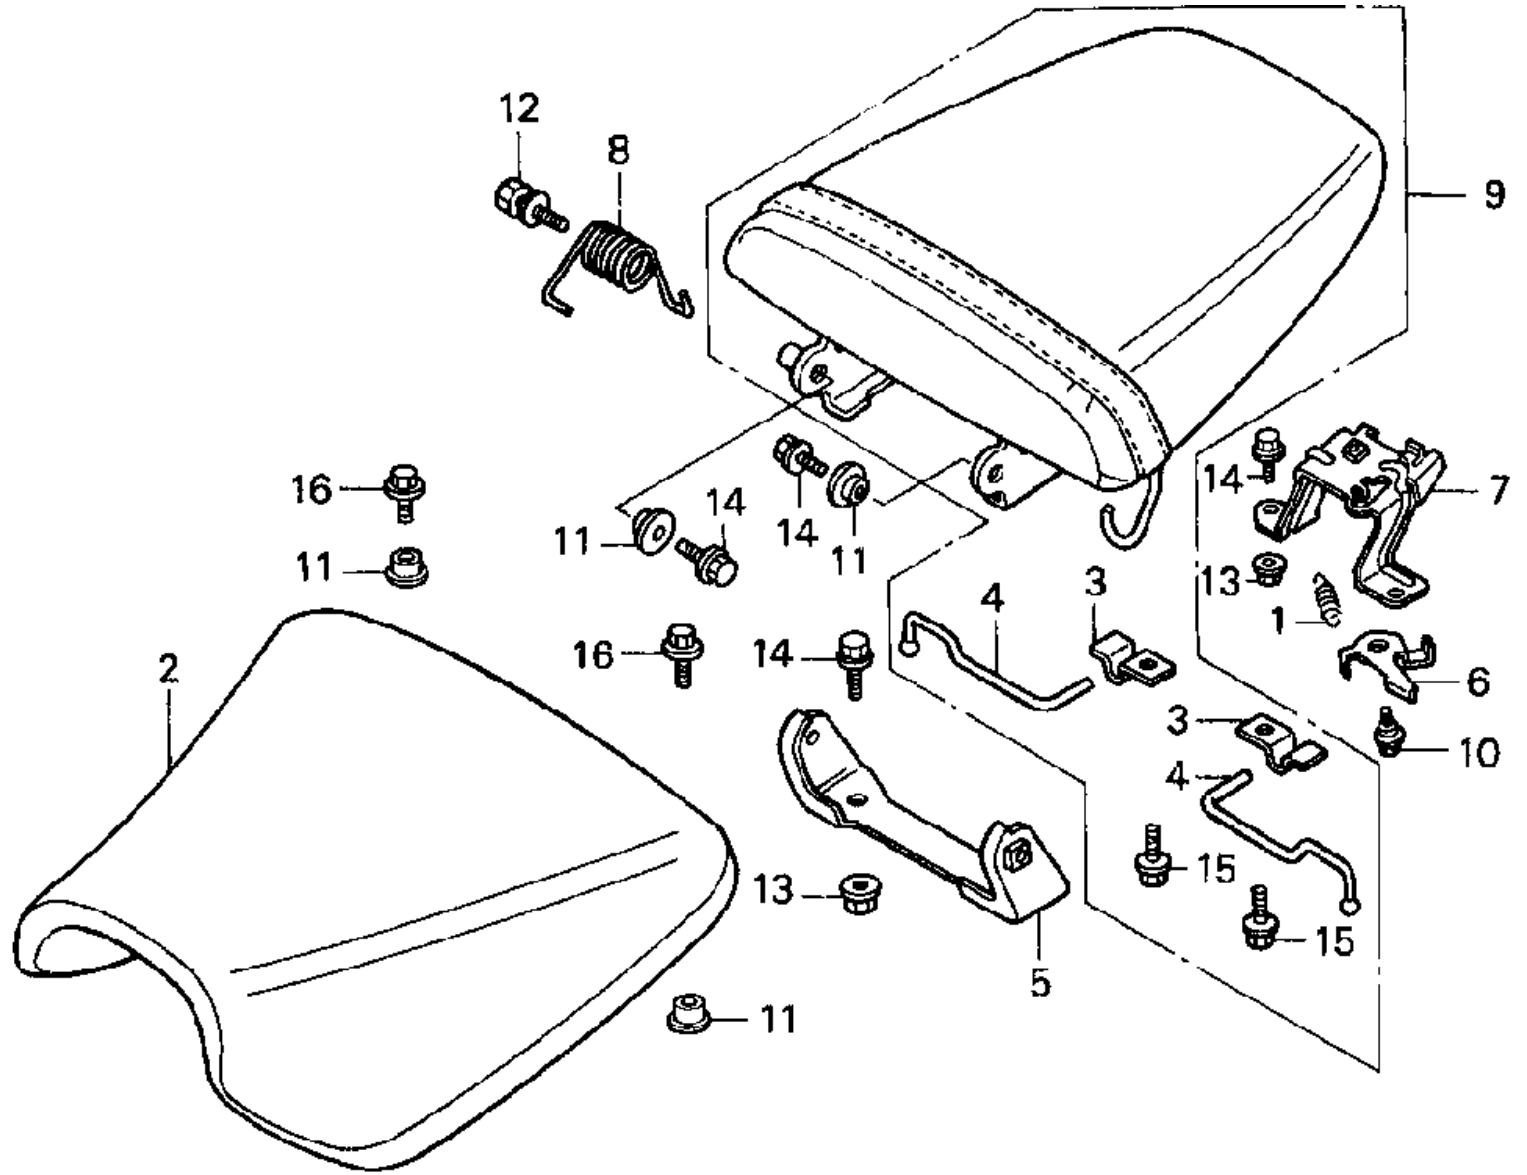

1997 HONDA CBR900RR

SEAT

CLICK BELOW FOR MORE INFO

No.	Part No.	Description
1	24641-166-000	SPRING
2	77100-MW0-000	SEAT ASSY.
3	77106-HB3-000	BRACKET, LOCK LEVER
4	77205-MN8-000	HOOK, ROPE
5	77231-KAZ-000	BRKT, PILLION SEAT
6	77231-MAE-000	PLATE, SEAT LOCK
7	77232-MW0-000	STAY, SEAT LOCK
8	77233-MW0-000	SPRING
9	77300-MW0-790ZB	SEAT, PILLION *NH1L*
10	90105-GB6-920	BOLT, SWITCH CASE
11	90522-028-000	WASHER
12	93404-06012-00	BOLT-WASHER (6X12)
13	94050-06000	NUT, FLANGE (6MM)
14	96300-06012-00	BOLT, FLANGE (6X12)
15	95801-06012-08	BOLT, FLANGE (6X12)
16	96300-06020-00	BOLT, FLANGE (6X20)