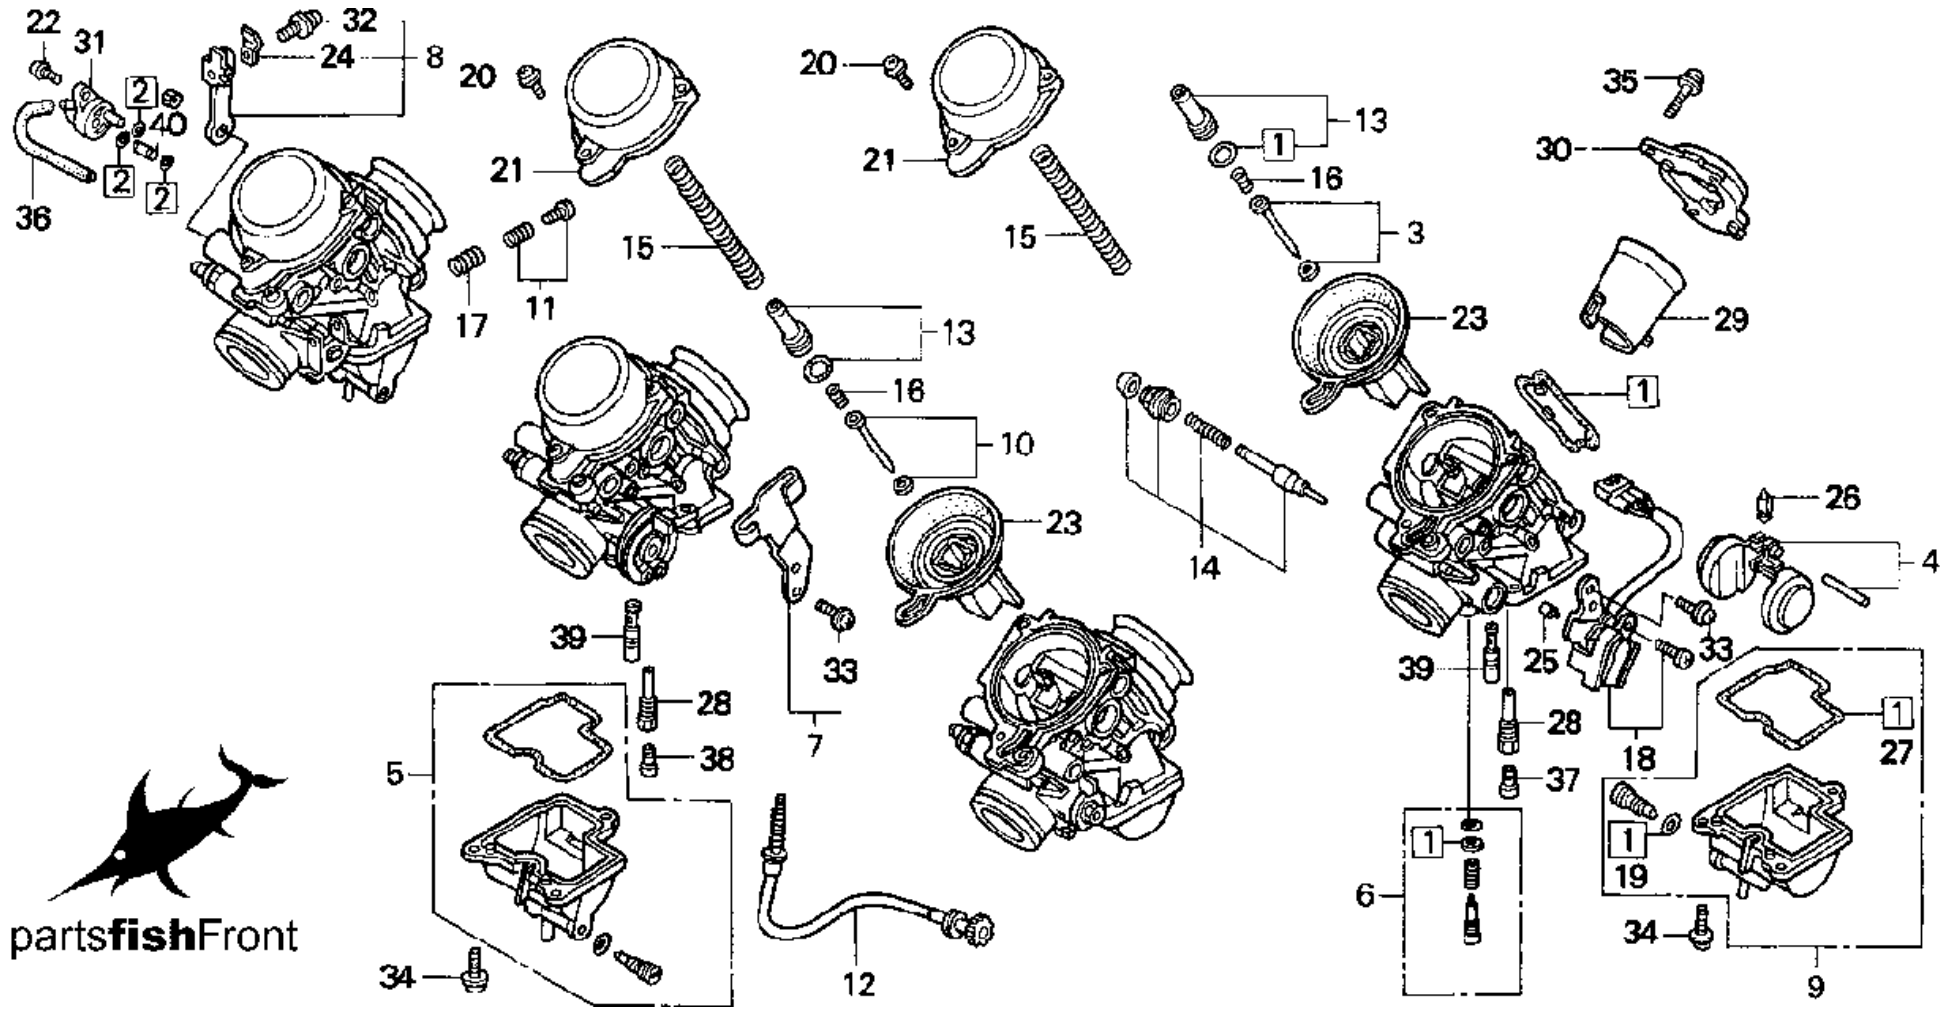

1997 HONDA CBR900RR

CAUTION LABEL

CLICK BELOW FOR MORE INFO

No.	Part No.	Description
1	16975-MAS-300	MARK, PETCOCK
2	87135-MAS-790	DIAGRAM
3	87139-463-670	LABEL, HIGH ALTITUDE
4	87505-MAS-670	LABEL, TIRE
5	87507-MW3-970	LABEL, DRIVE CHAIN
7	87512-MY3-670	LABEL, LOADING
8	87523-MZ3-300	LABEL (2.0KG)
9	87560-MZ0-670	LABEL, DRIVE
10	87565-MAS-770ZA	LABEL *NH1D* (TYPE4)
10	87565-MAS-770ZB	LABEL *NH1* (TYPE5)
10	87565-MAS-770ZC	LABEL *R158* (TYPE6)
11	87586-MR6-670ZA	LABEL, FUEL (TYPEG)