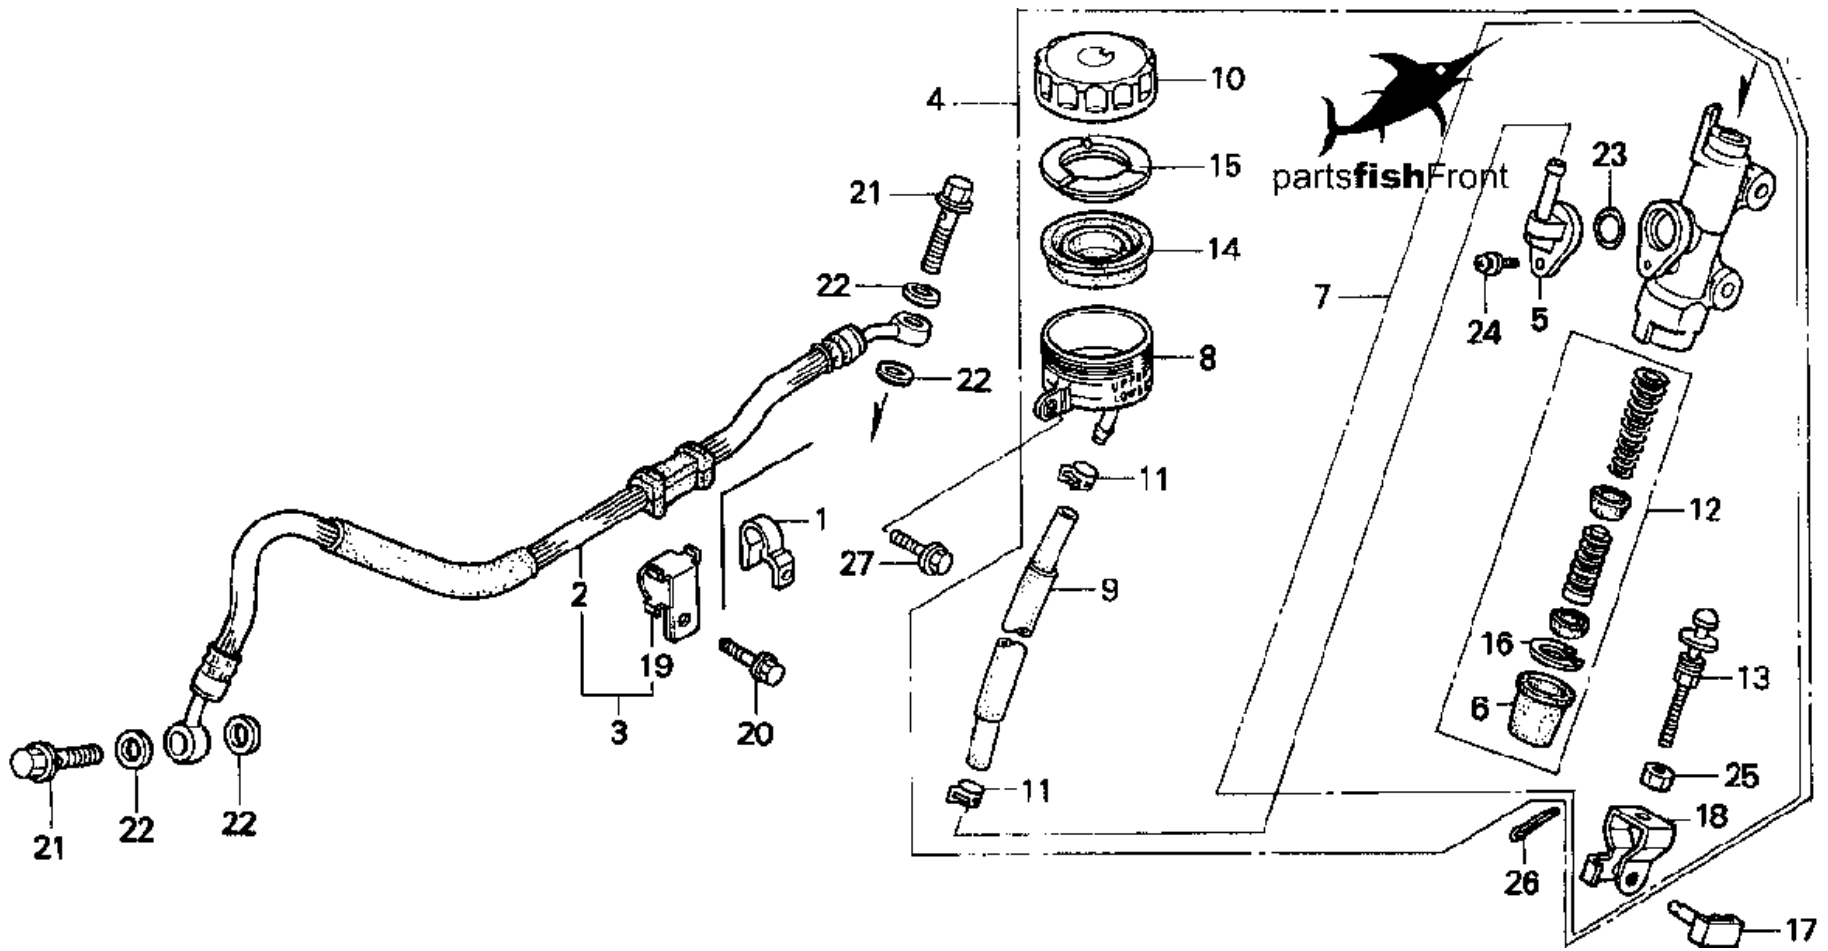

1997 HONDA CBR900RR - RR BRAKE MASTER CYLINDER

CLICK BELOW FOR MORE INFO

No.	Part No.	Description
1	43154-MAS-000	CLAMP, RR.
3	43310-MAS-003	HOSE, RR. BRAKE
5	43503-MR7-006	CONNECTOR
6	43504-MB2-006	BOOT COMP.
7	43510-MAE-305	M/CYL SUB-ASSY, RR.
8	43511-MR7-016	CUP COMP., OIL
9	43512-MW0-006	HOSE
10	43513-MY1-006	CAP, OIL CUP
11	43514-KS6-701	CLAMP
12	43520-MG9-305	PISTON SET
13	43530-MW0-006	ROD COMP., PUSH
14	45520-300-000	DIAPHRAGM
15	45521-MJ6-006	PLATE, DIAPHRAGM
16	46182-500-013	CIRCLIP
17	95015-54000	PIN D, JOINT
18	46504-KV6-702	JOINT, BRAKE ROD
20	90101-MAS-000	BOLT, FLANGE (6X20)
21	90145-MS9-612	BOLT, OIL (10X22)
22	90545-300-000	WASHER, OIL BOLT
23	91212-422-006	O-RING (14.8X2.4)
24	93893-04012-17	SCREW-WASHER (4X12)
25	94002-08000-0S	NUT, HEX. (8MM)
26	94201-20120	PIN, SPLIT (2.0X12)
27	96001-06020-00	BOLT, FLANGE (6X20)