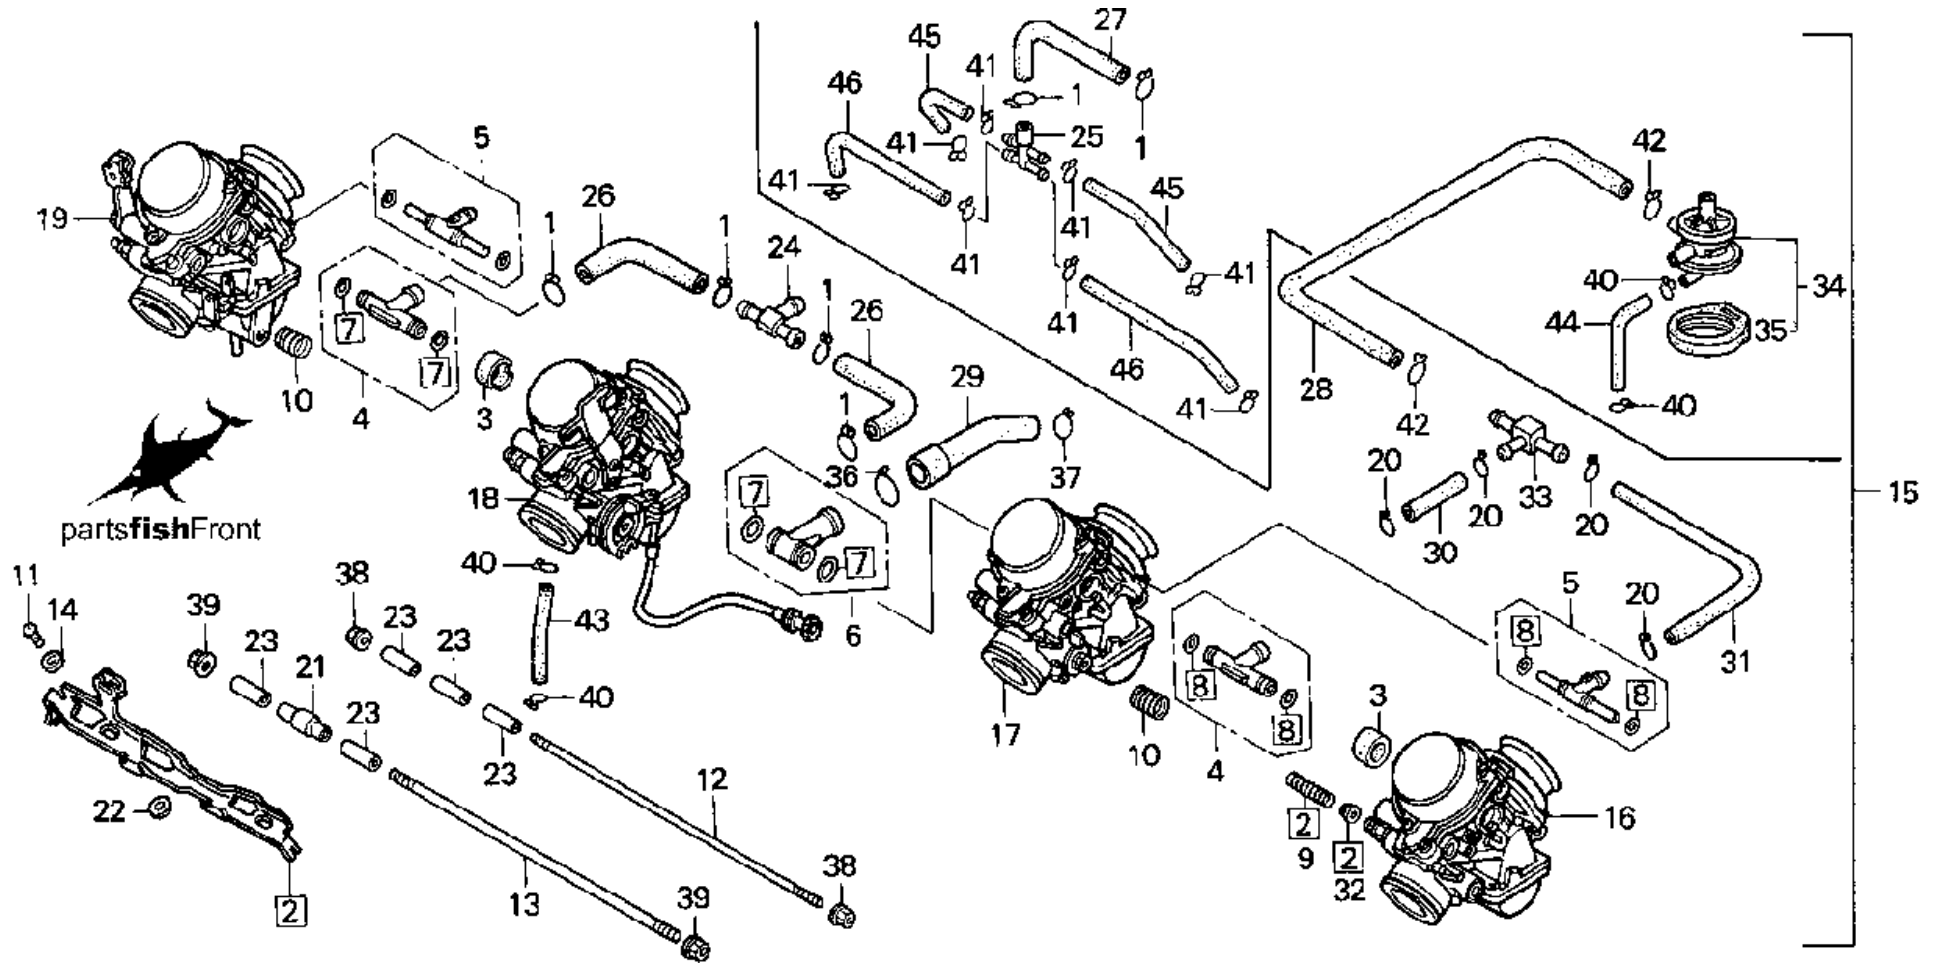

1997 HONDA CBR900RR - CARBURETOR COMPONENTS

CLICK BELOW FOR MORE INFO		
No.	Part No.	Description
1	16010-MZ2-E00	GASKET SET A
2	16010-HM7-670	GASKET SET
3	16027-MAS-620	NEEDLE SET, JET
4	16013-MAS-600	FLOAT SET
5	16015-MAS-600	CHAMBER SET, FLOAT
6	16016-MAS-670	SCREW SET
7	16018-MZ1-790	STAY SET, WIRE
8	16019-MAS-600	PLATE SET, STAY
9	16023-MAS-600	CHAMBER SET, FLOAT
10	16012-MAS-620	NEEDLE SET, JET
11	16028-MZ2-E00	SCREW SET
12	16029-MAS-600	SCREW SET
13	16037-MZ2-E00	PLATE SET, VALVE
14	16046-MZ2-E00	VALVE SET, STARTER
15	16050-MW0-670	SPRING
16	16051-MV4-000	SPRING
17	16052-MB0-671	SPRING
18	16060-MAL-600	SENSOR, THROTTLE
19	16075-GHB-640	O-RING (1.3X4.3)

20	16080-MV4-000	SCREW, PAN
21	16107-MW0-670	TOP
22	16108-MW0-750	SCREW
23	16111-MW0-670	PISTON COMP., VACUUM
24	16119-MZ2-600	PLATE, STAY
25	16145-MZ2-780	JOINT, CONNECTOR
26	16155-MN9-004	VALVE COMP., FLOAT
27	16163-MZ5-920	GASKET
28	16165-MW0-600	HOLDER, NEEDLE JET
29	16175-MW0-670	FUNNEL, AIR
30	16188-MW0-671	PLATE
31	16510-MW0-750	VALVE ASSY., AIR CUT
32	93892-04010-10	SCREW-WASHER (4X10)
33	93892-05010-10	SCREW-WASHER (5X10)
34	93892-05016-00	SCREW-WASHER (5X16)
35	93893-04014-17	SCREW-WASHER (4X14)
37	99101-GHB-1150	JET, MAIN (#115)
38	99101-GHB-1180	JET
39	99103-MT2-0400	JET, SLOW (#40)
40	99108-MW0-1152	JET, SLOW AIR (#115)