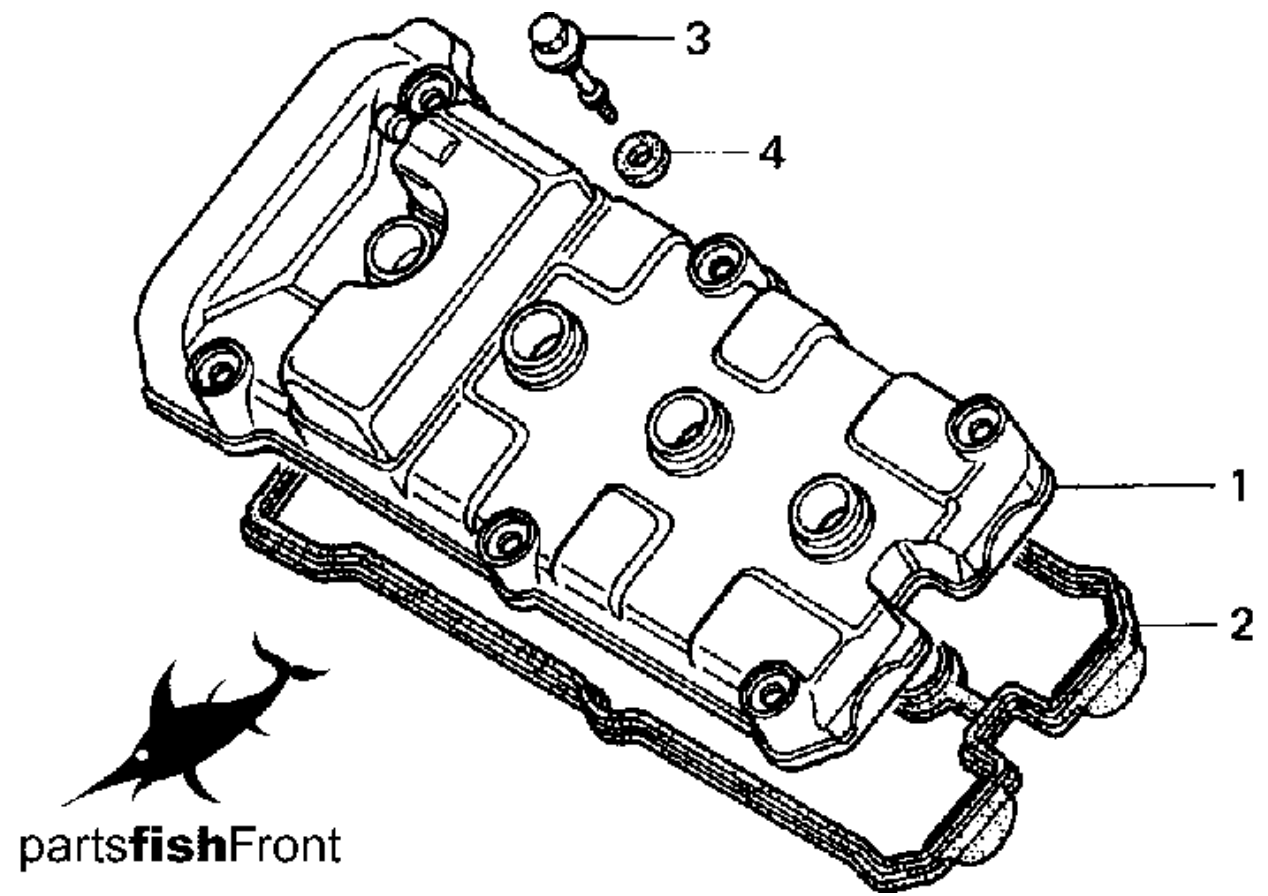

1997 HONDA CBR900RR

FRAME

CLICK BELOW FOR MORE INFO

No.	Part No.	Description
1	19125-MAS-000	GUARD A, HEAT
2	19126-MAS-000	GUARD B, HEAT
3	50100-MAS-780	FRAME COMP.
4	50200-MAS-000	RAIL COMP., SEAT
5	50202-ME5-000	RUBBER B, MOUNTING
6	50203-MW0-000	RUBBER C, MOUNTING
7	50355-MW0-000	PLATE, ENGINE HANGER
8	50356-MW0-000	COLLAR, ENG HGR CTR
9	50357-MW0-000	COLLAR, RR. ENG HGR
10	50358-MW0-000	COLLAR, FR. ENG HGR
11	90104-MW0-000	BOLT (10X270)
12	90105-MW0-000	BOLT (10X285)
13	90106-MM9-000	BOLT, FR.
15	90125-MR8-000	BOLT, RR. (UPPER)
16	90152-MW0-000	BOLT, SOCKET (10X42)
18	90180-SF4-010	BOLT, FLANGE (10X47)
20	90310-MR7-000	NUT, LOCK (22X2.0)
21	94050-10000	NUT, FLANGE (10MM)
22	90031-PC6-000	BOLT, FLANGE (8X22)
23	96300-10040-00	BOLT, FLANGE (10X40)