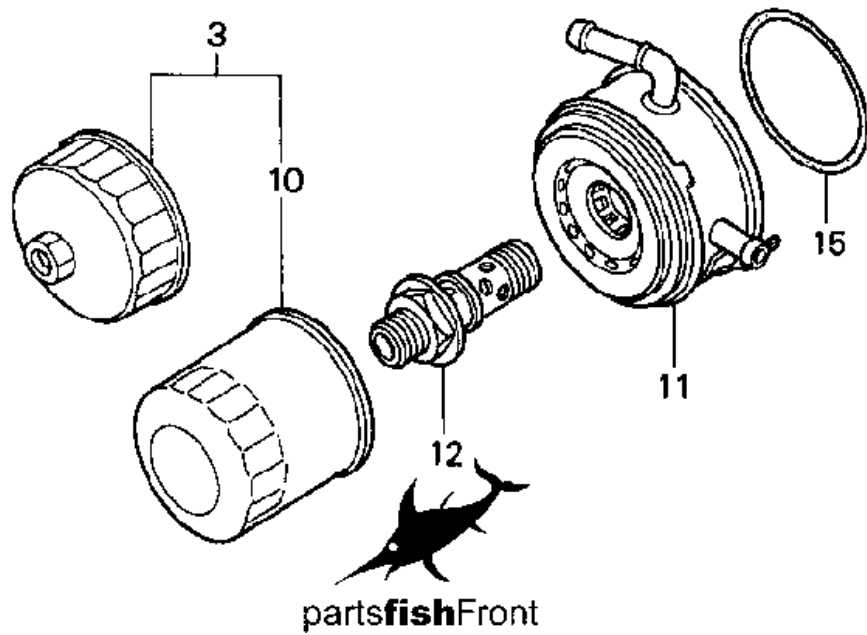

1997 HONDA CBR900RR

OIL PAN

CLICK BELOW FOR MORE INFO

No.	Part No.	Description
1	11210-MAE-000	PAN, OIL
2	11394-MV9-670	GASKET, OIL PAN
3	15010-MW0-000	FILTER SET, OIL
4	15100-MW0-000	PUMP ASSY., OIL
5	15134-MV9-670	SPROCKET (26T)
6	15140-ML0-003	CHAIN (25H-50)
7	15153-MAS-000	STRAINER COMP., OIL
8	15154-MM5-000	GASKET, OIL STRAINER
9	15220-MW0-000	VALVE ASSY., RELIEF
10	15410-MM9-405	FILTER, OIL
11	15700-MW0-013	COOLER COMP., OIL
12	90019-MW0-000	BOLT, OIL COOLER
13	90021-MM5-000	BOLT-WASHER (6X12)
14	91313-MG7-004	O-RING (14.8X2.2)
15	91316-PE7-730	O-RING (62.4X3.1)
16	92800-12000	BOLT (12MM)
17	94109-12000	WASHER (12MM)
18	95701-06032-00	BOLT, FLANGE (6X32)
19	95701-06040-00	BOLT, FLANGE (6X40)