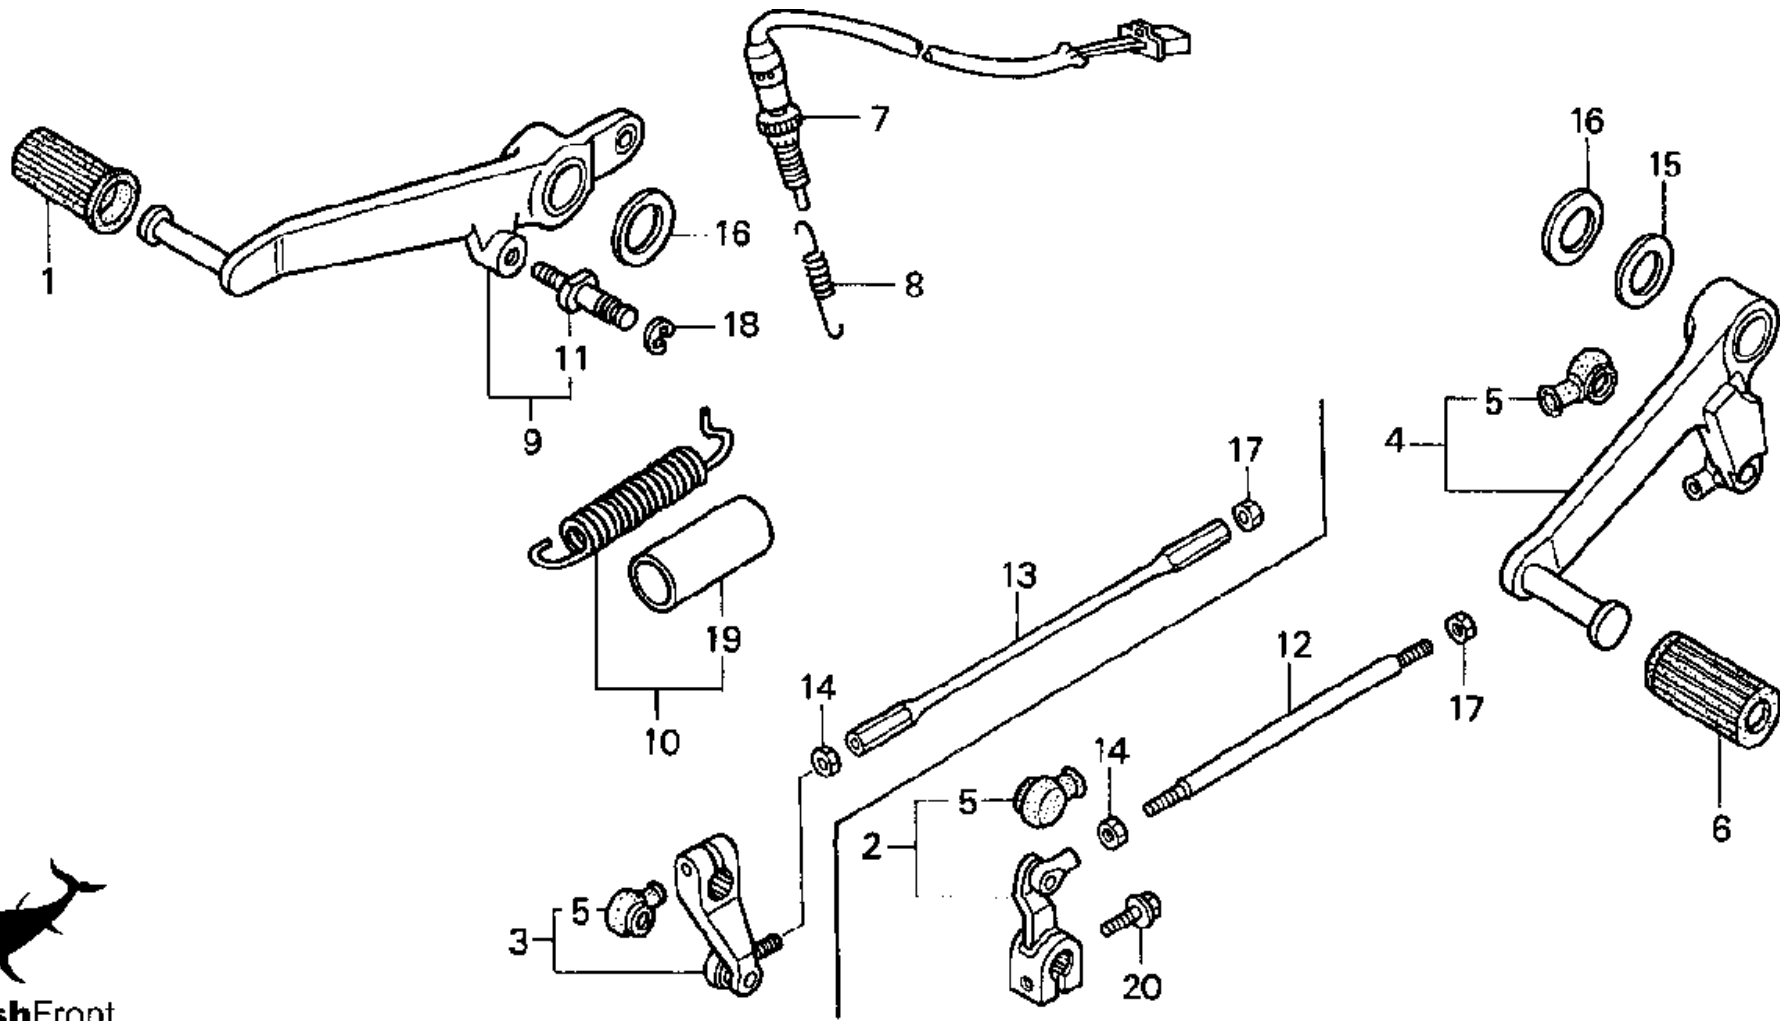

1997 HONDA CBR900RR

PEDAL

CLICK BELOW FOR MORE INFO

No.	Part No.	Description
1	24705-KY2-700	RUBBER
3	24710-MAS-000	ARM COMP., GEARSHIFT
4	24720-MAS-000	PEDAL, GEARSHIFT
5	24724-422-000	COVER, DUST
6	24781-KR3-770	RUBBER
7	35350-MW0-600	SWITCH, RR. STOP
8	35357-KY2-700	SPRING, STOP SWITCH
9	46500-KY2-700	PEDAL COMP., BRAKE
10	46515-KY2-700	SPRING ASSY.
11	46520-KY2-700	HOOK
13	90065-MW4-000	BAR, GEARSHIFT
14	90201-700-000	NUT
15	90403-KV3-830	WASHER (17.2MM)
16	90505-MR7-000	WASHER (17.5MM)
17	94001-06020-0S	NUT, HEX. (6MM)
18	94540-05018	E-RING (5MM)
19	95003-43004-20	TUBE (13X15X40)
20	96300-06020-00	BOLT, FLANGE (6X20)