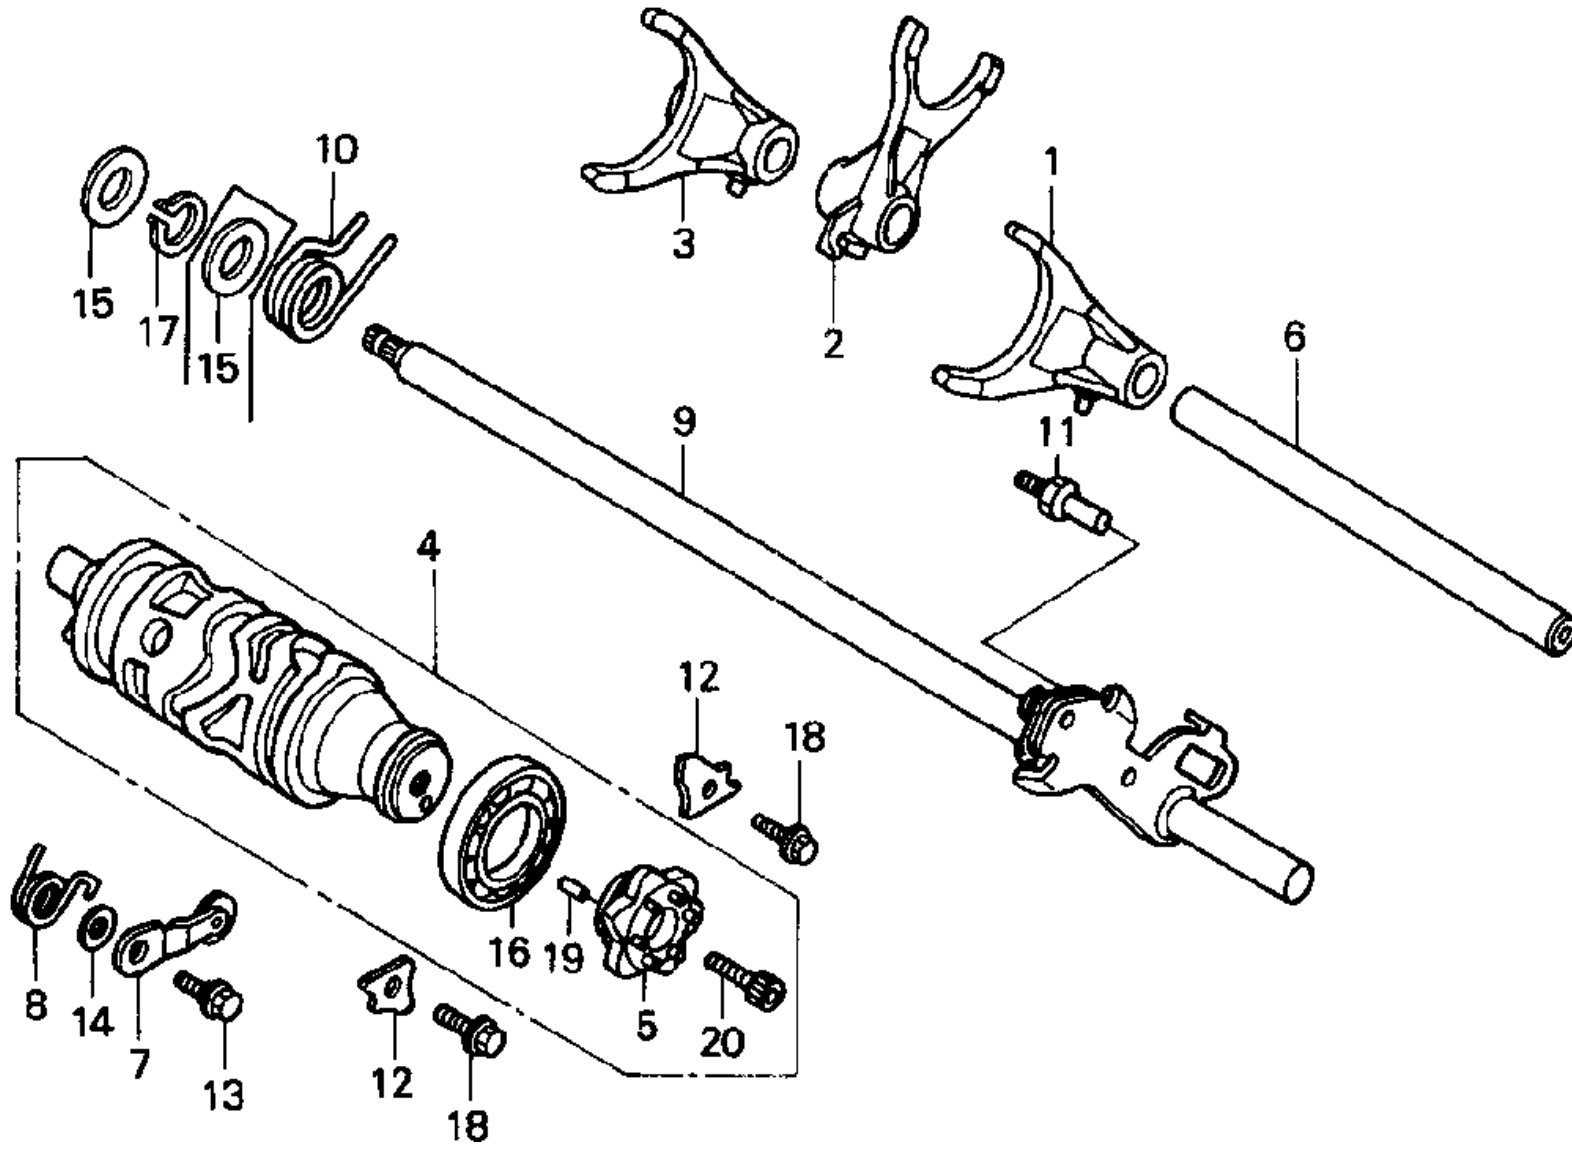

1997 HONDA CBR900RR

GEARSHIFT DRUM

CLICK BELOW FOR MORE INFO

No.	Part No.	Description
1	24211-MAL-600	FORK, R. GEARSHIFT
2	24212-MAL-600	FORK
3	24213-MAL-600	FORK, L. GEARSHIFT
4	24310-MAS-000	DRUM, GEARSHIFT
5	24315-MW0-791	CENTER, SHIFT DRUM
6	24321-MAS-000	SHAFT
7	24430-MW0-000	STOPPER COMP., DRUM
8	24435-MAE-000	SPRING
9	24610-MAS-000	SPINDLE, GEARSHIFT
10	24651-MAE-000	SPRING, SHIFT RETURN
11	24652-035-000	PIN
12	24655-MV9-670	PLATE, DRUM SETTING
13	90022-MY5-600	PIVOT
14	90417-360-000	WASHER, DRUM STOPPER
15	90451-155-000	WASHER (14MM)
16	91008-374-003	BEARING (16005)
17	94510-14000	CIRCLIP (14MM)
18	95701-06014-00	BOLT, FLANGE (6X14)
19	96220-40080	ROLLER (4X8)
20	96600-08020-10	BOLT, SOCKET (8X20)