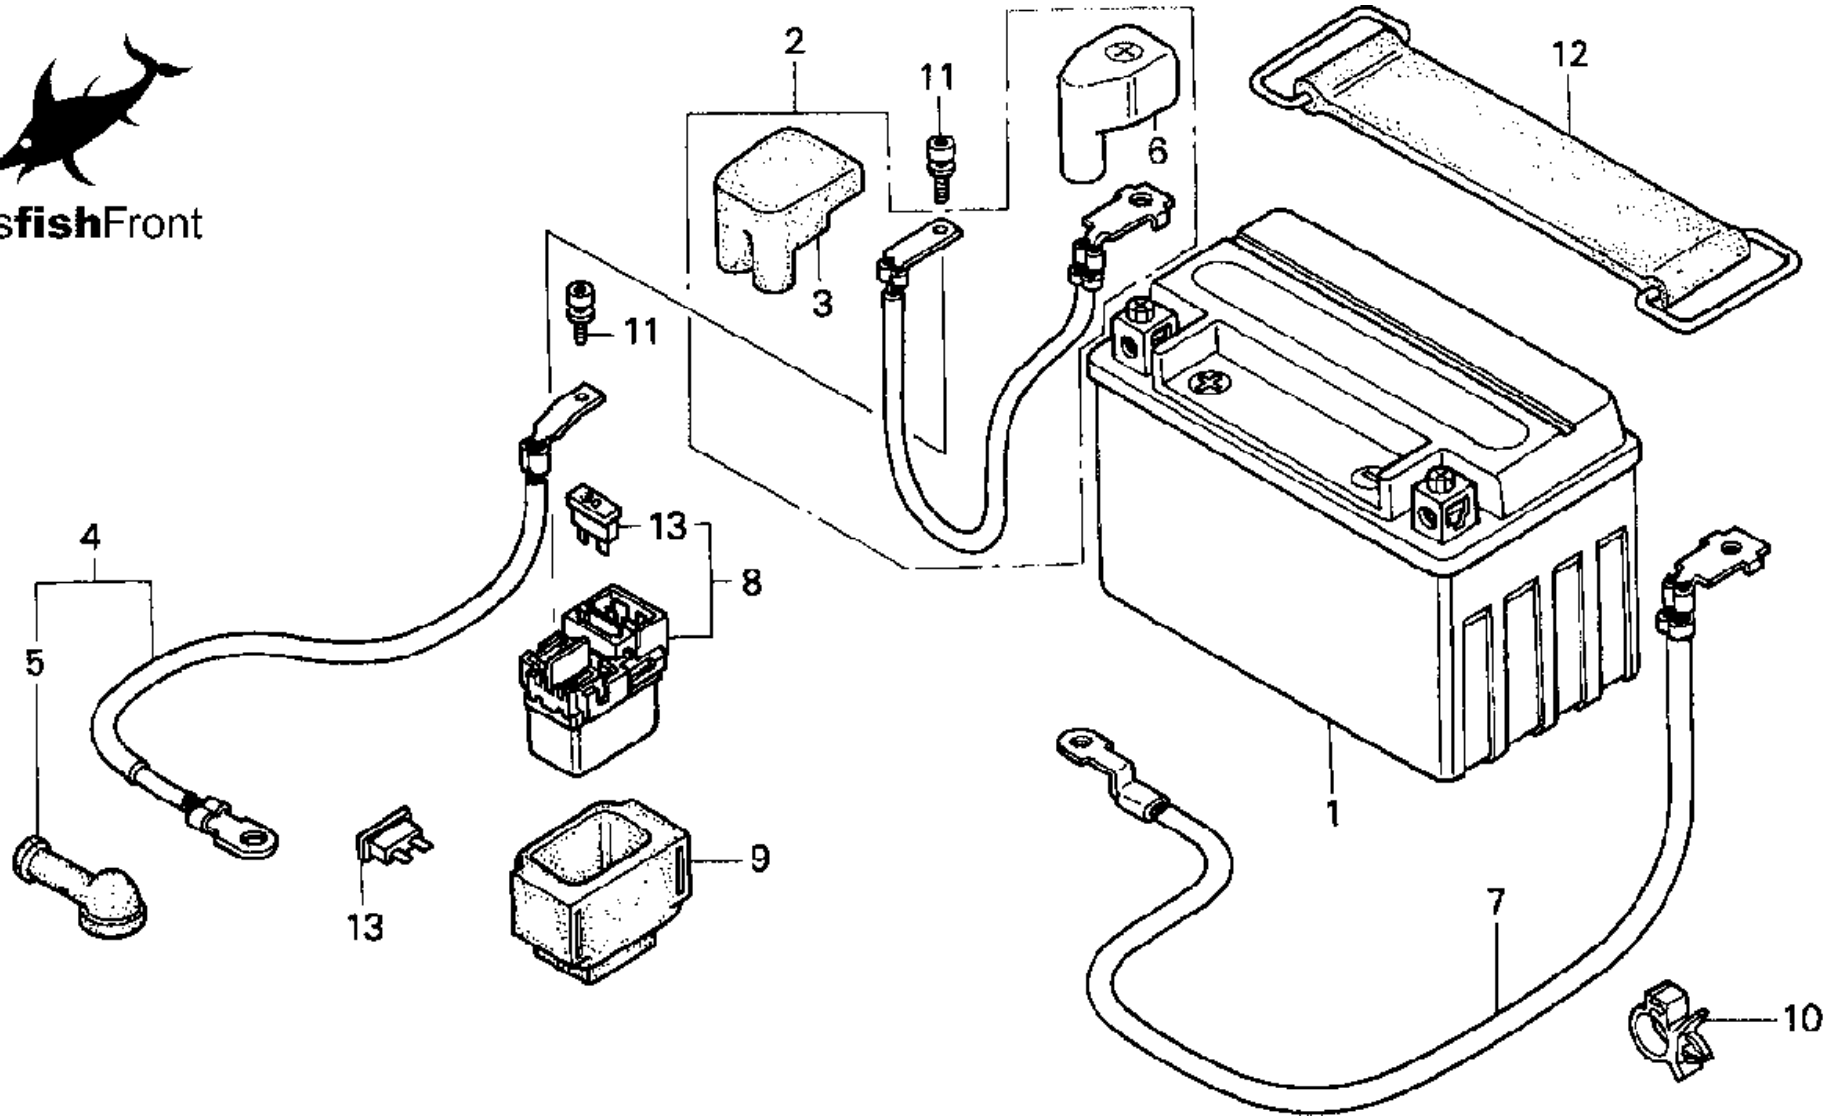

1997 HONDA CBR900RR

CAM CHAIN

CLICK BELOW FOR MORE INFO

No.	Part No.	Description
1	12194-HC5-740	GASKET
2	14321-MW0-000	SPROCKET, CAM (34T)
3	14401-MAS-003	CHAIN, CAM
4	14510-MAS-000	TENSIONER, CAM CHAIN
5	14520-MAS-003	LIFTER, TENSIONER
6	14546-MW0-000	GUIDE B, CAM CHAIN
7	14620-MW0-003	GUIDE A, CAM CHAIN
8	14626-MV9-670	COLLAR (8MM)
9	90004-GHB-670	BOLT, FLANGE (6X25)
10	90082-HA0-000	BOLT (7X10.5)
11	90201-415-000	NUT, CAP (6MM)
12	90442-397-000	WASHER (6MM)
13	90463-ML7-000	WASHER (6.5MM)
14	90004-GHB-600	BOLT, FLANGE (6X10)
15	95701-06014-00	BOLT, FLANGE (6X14)
16	95801-08032-00	BOLT, FLANGE (8X32)