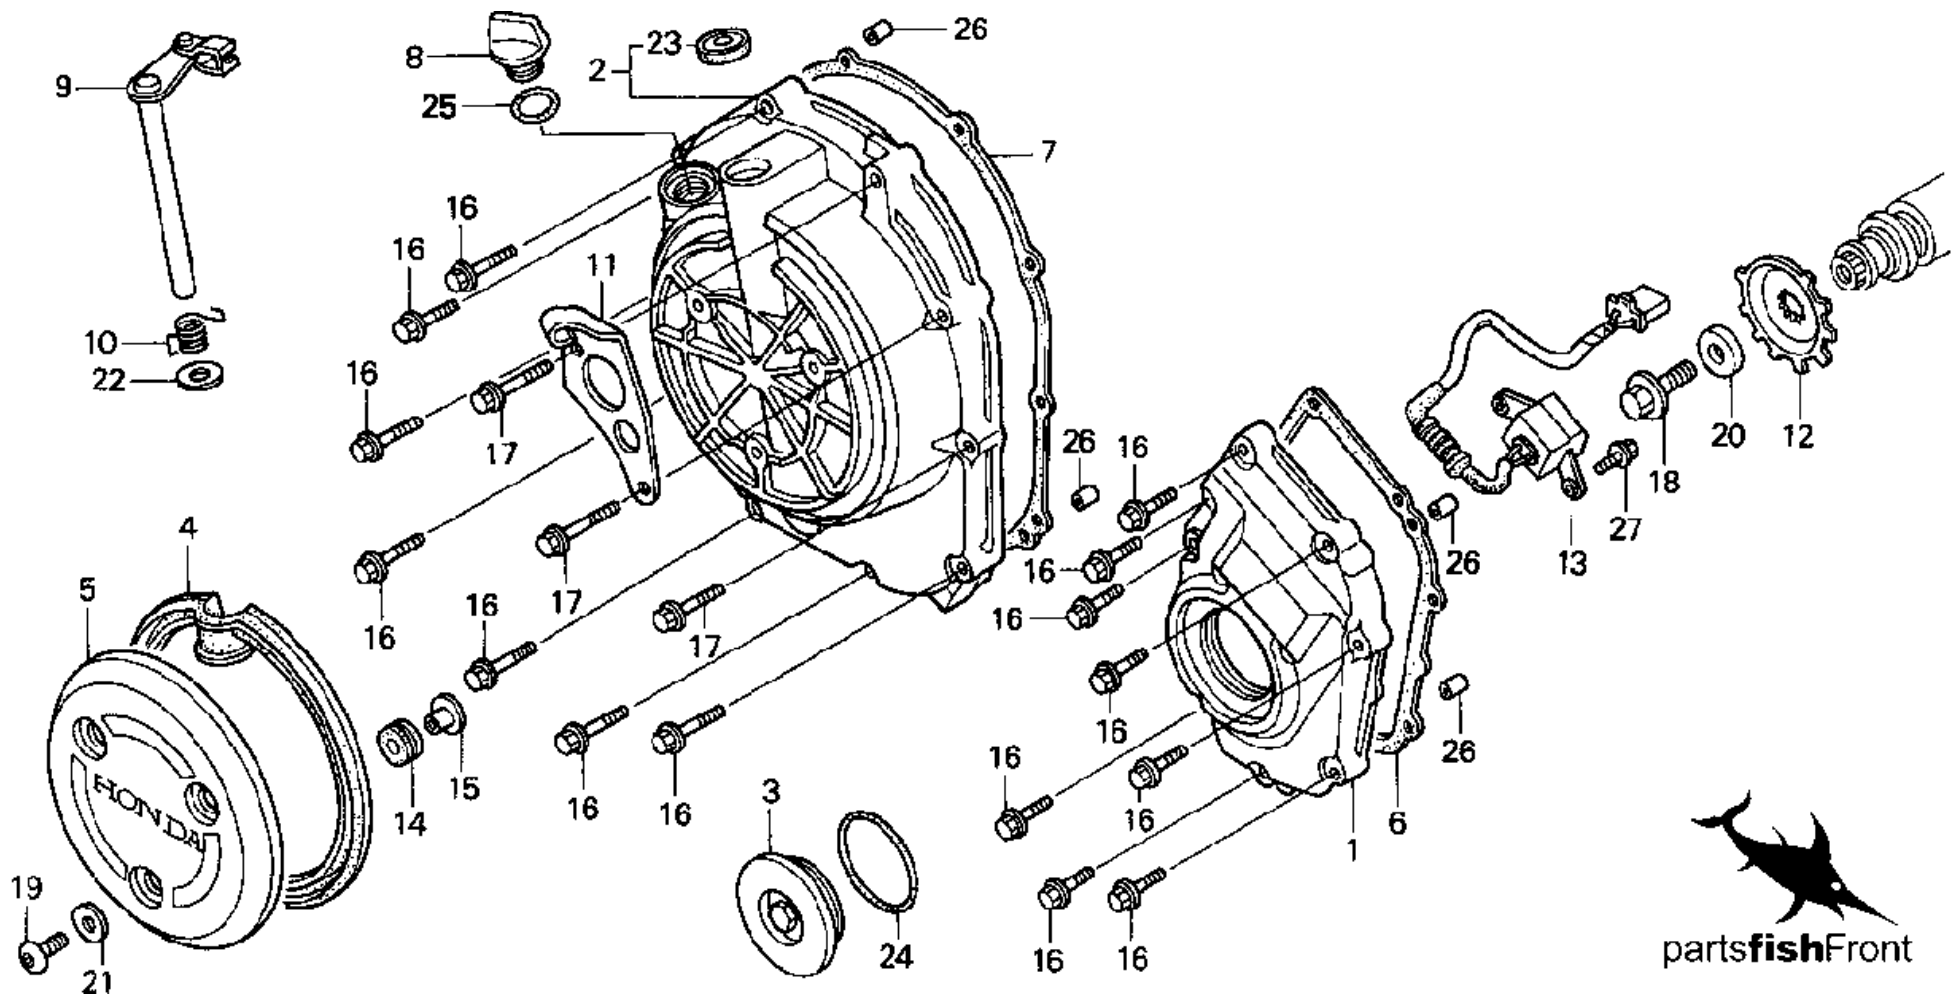

1997 HONDA CBR900RR - RIGHT CRANKCASE COVER

CLICK BELOW FOR MORE INFO		
No.	Part No.	Description
1	11311-MW0-000	COVER, PULSER
2	11330-MAS-000	COVER COMP., CLUTCH
3	11332-ML7-000	CAP (45MM)
4	11334-MAS-000	RUBBER, CLUTCH COVER
5	11371-MAS-000	COVER, CENTER
6	11391-MV9-670	GASKET, PULSER COVER
7	11393-MV9-670	GASKET, CLUTCH COVER
8	15611-KY4-900	CAP, OIL FILLER
9	22810-MAS-000	LEVER COMP., CLUTCH
10	22815-MW0-000	SPRING, CLUTCH LEVER
11	22821-MAS-000	RECEIVER
12	30291-MV9-671	ROTOR, PULSE
13	30300-MW0-003	ALTERNATOR, PULSE

14	64386-MS2-000	RUBBER, PIVOT COVER
15	83119-MG9-000	COLLAR, LOCK SETTING
16	90005-GHB-680	BOLT, FLANGE (6X28)
17	90005-GHB-710	BOLT, FLANGE (6X40)
18	90013-430-000	BOLT (10X25)
19	90085-MZ1-000	BOLT, SPECIAL (6X17)
20	90405-KT7-000	WASHER (10.5X27)
21	90525-428-900	WASHER, PLAIN (6MM)
22	90529-KAE-000	WASHER (12.5X23X1)
23	91204-KK0-003	OIL SEAL (12X18X5)
24	91301-ML7-003	O-RING (48.1X3.6)
25	91302-KE8-003	O-RING (18X3)
26	94301-08140	PIN, DOWEL (8X14)
27	95701-06014-00	BOLT, FLANGE (6X14)