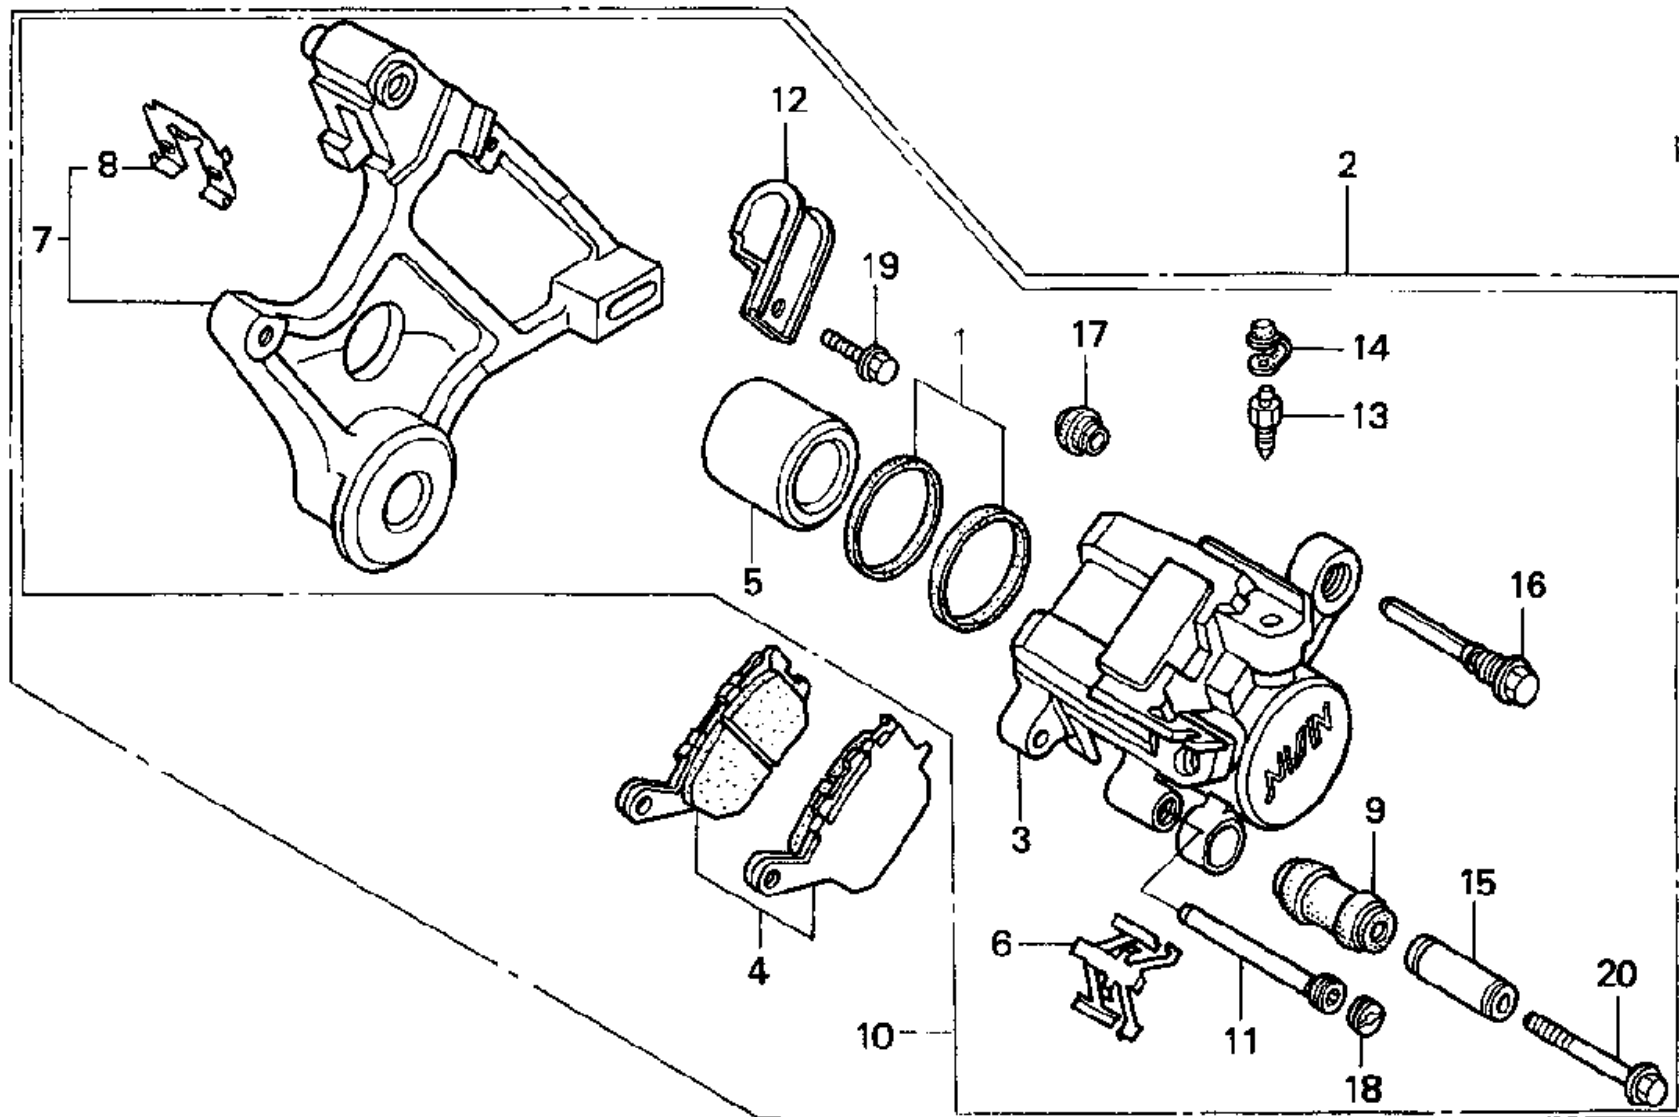

1997 HONDA CBR900RR

REAR BRAKE CALIPER

CLICK BELOW FOR MORE INFO

No.	Part No.	Description
1	06451-443-405	SEAL SET, PISTON
4	43105-MW0-405	PAD SET, RR.
5	43107-KT7-761	PISTON
6	43108-KT7-761	SPRING, PAD
7	43110-MAE-006	BRACKET COMP., RR.
8	43112-MV9-016	RETAINER
9	43132-KT7-761	BOOT, SLEEVE
10	43150-MAE-305	CALIPER SUB-ASSY.
11	43215-ML3-911	PIN, HANGER
12	43350-KBV-000	CLAMP, RR.
13	43352-568-003	SCREW, BLEEDER
14	43353-461-771	CAP, BLEEDER
15	45111-MA3-006	SLEEVE
16	45131-MN9-006	PIN, BOLT
17	45133-MA3-006	BOOT B
18	45203-MG3-016	PLUG, PIN
19	90131-MR1-000	BOLT, FLANGE (6X10)
20	90180-MA3-006	BOLT, FLANGE (8X49)