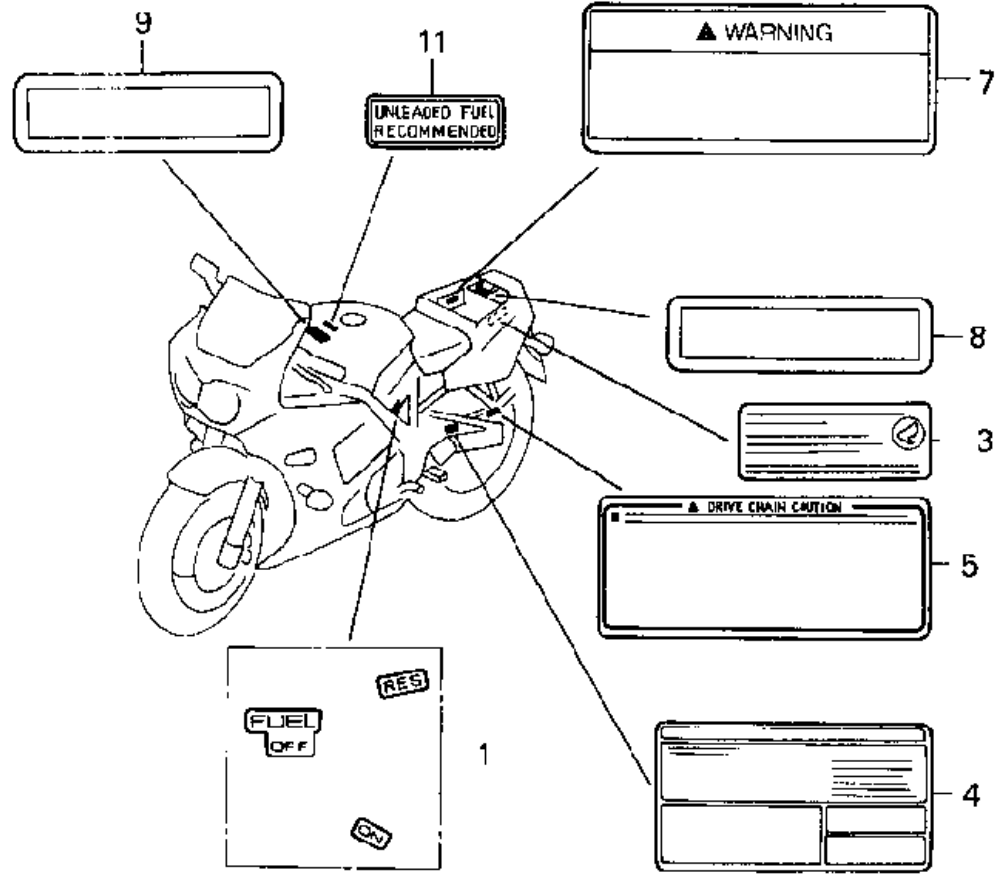

1997 HONDA CBR900RR - CARBURETOR COMPONENTS

CLICK BELOW FOR MORE INFO		
No.	Part No.	Description
1	16010-MZ2-E00	GASKET SET A
2	16010-HM7-670	GASKET SET
3	16027-MAS-620	NEEDLE SET, JET
4	16013-MAS-600	FLOAT SET
5	16015-MAS-600	CHAMBER SET, FLOAT
6	16016-MAS-670	SCREW SET
7	16018-MZ1-790	STAY SET, WIRE
8	16019-MAS-600	PLATE SET, STAY
9	16023-MAS-600	CHAMBER SET, FLOAT
10	16012-MAS-620	NEEDLE SET, JET
11	16028-MZ2-E00	SCREW SET
12	16029-MAS-600	SCREW SET
13	16037-MZ2-E00	PLATE SET, VALVE
14	16046-MZ2-E00	VALVE SET, STARTER
15	16050-MW0-670	SPRING
16	16051-MV4-000	SPRING
17	16052-MB0-671	SPRING
18	16060-MAL-600	SENSOR, THROTTLE
19	16075-GHB-640	O-RING (1.3X4.3)

1997 HONDA CBR900RR

CAUTION LABEL

CLICK BELOW FOR MORE INFO

No.	Part No.	Description
1	16975-MAS-300	MARK, PETCOCK
2	87135-MAS-790	DIAGRAM
3	87139-463-670	LABEL, HIGH ALTITUDE
4	87505-MAS-670	LABEL, TIRE
5	87507-MW3-970	LABEL, DRIVE CHAIN
7	87512-MY3-670	LABEL, LOADING
8	87523-MZ3-300	LABEL (2.0KG)
9	87560-MZ0-670	LABEL, DRIVE
10	87565-MAS-770ZA	LABEL *NH1D* (TYPE4)
10	87565-MAS-770ZB	LABEL *NH1* (TYPE5)
10	87565-MAS-770ZC	LABEL *R158* (TYPE6)
11	87586-MR6-670ZA	LABEL, FUEL (TYPEG)