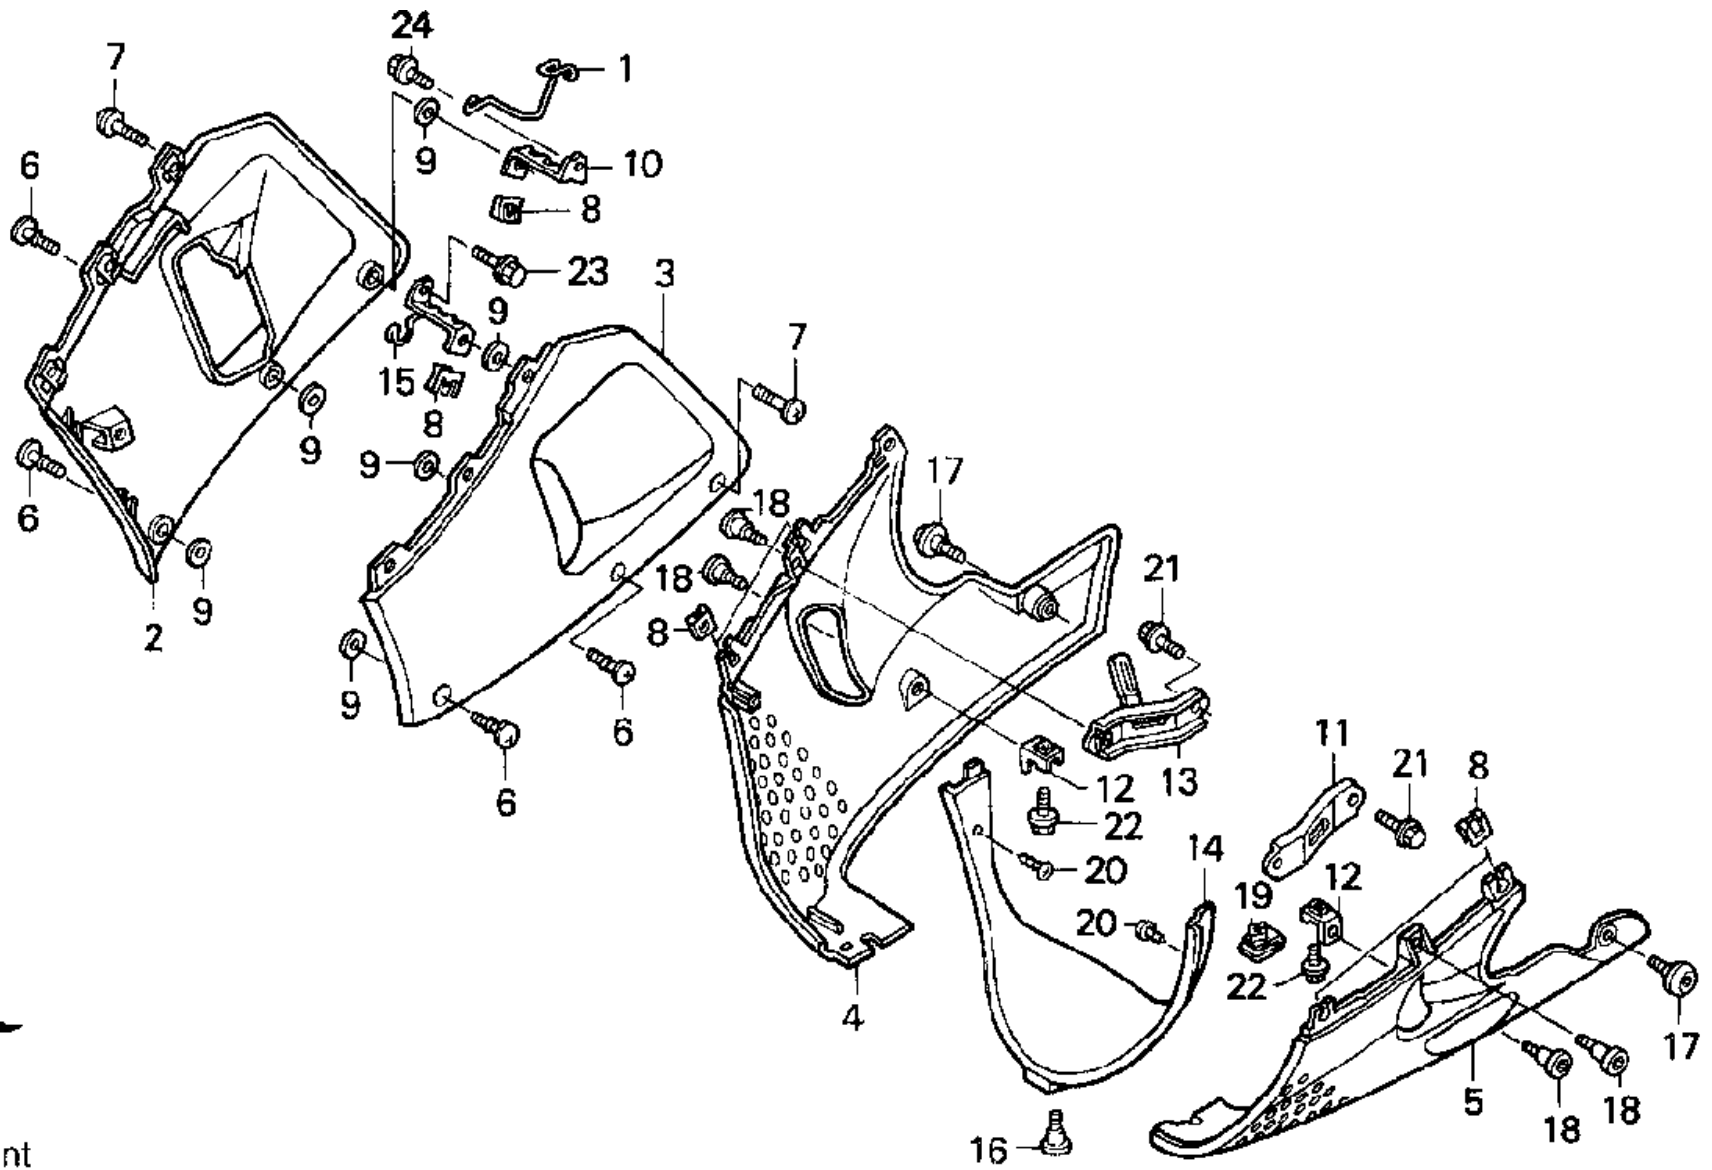

1997 HONDA CBR900RR - LOWER COWL

CLICK BELOW FOR MORE INFO		
No.	Part No.	Description
1	16961-MW0-000	CLAMP, AIR VENT TUBE
2	64300-MAS-770ZA	COWL SET, R. (TYPE4)
2	64300-MAS-770ZB	COWL SET, R. (TYPE5)
2	64300-MAS-790ZA	COWL SET, R. (TYPE6)
3	64350-MAS-770ZA	COWL SET, L. (TYPE4)
3	64350-MAS-770ZB	COWL SET, L. (TYPE5)
3	64350-MAS-790ZA	COWL SET, L. (TYPE6)
4	64400-MAS-770ZA	COWL SET, R. (TYPE4)
4	64400-MAS-770ZB	COWL SET, R. (TYPE5)
4	64400-MAS-780ZB	COWL SET, R. (TYPE2)
5	64450-MAS-770ZA	COWL SET, L. (TYPE4)
5	64450-MAS-770ZB	COWL SET, L. (TYPE5)
5	64450-MAS-780ZB	COWL SET, L. (TYPE2)
6	64507-MN4-000	STUD (6X14)
7	64507-MW0-000	STUD (6X16)

8	64508-KV3-000	PLATE, SPRING
9	64509-KE8-700	RETAINER (6MM)
10	64531-MW0-000	STAY, R. MIDDLE COWL
11	64541-MW0-000	STAY, L. COWL
12	64542-MW0-000	STAY, COWL (LOWER)
13	64546-MW0-000	STAY, R. COWL
14	64560-MW0-670ZB	COWL (LOWER) *NH1*
15	64581-MAE-000	STAY, L. MIDDLE COWL
16	90104-MN4-000	SCREW (6X19)
17	90112-MT4-000	BOLT, COWL SETTING
18	90113-MM5-000	SCREW, PAN (6X14)
19	90321-MM5-000	NUT, CLIP (6MM)
20	93903-24380	SCREW, TAP (4X12)
21	96300-06012-00	BOLT, FLANGE (6X12)
22	95701-06020-00	BOLT, FLANGE (6X20)
24	96300-06016-07	BOLT, FLANGE (6X16)