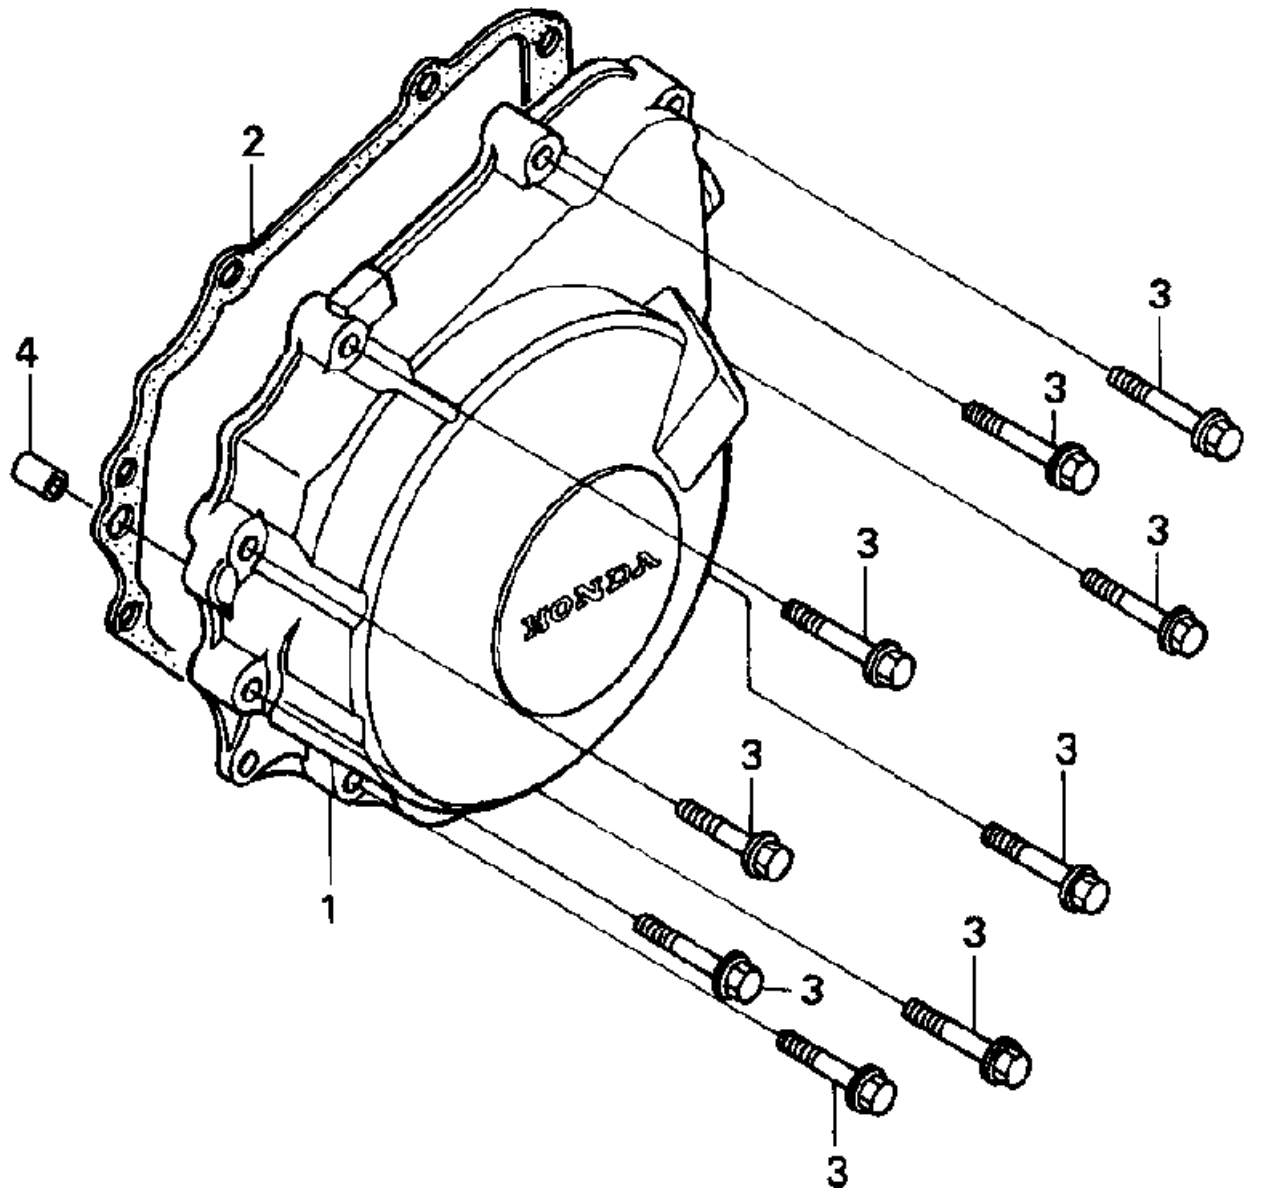

1997 HONDA CBR900RR

ALTERNATOR

CLICK BELOW FOR MORE INFO

No.	Part No.	Description
1	11333-MV9-670	CLAMP
2	31110-MAS-004	FLYWHEEL COMP.
3	31120-MAS-004	STATOR COMP.
4	90023-MV9-670	BOLT, FLANGE (10MM)
5	90405-KT7-000	WASHER (10.5X27)
6	96600-06012-00	BOLT, SOCKET (6X12)
7	96600-06032-00	BOLT, SOCKET (6X32)

1997 HONDA CBR900RR

ALTERNATOR COVER

CLICK BELOW FOR MORE INFO

No.	Part No.	Description
1	11321-MAS-000	COVER, ALTERNATOR
2	11392-MV9-670	GASKET
3	90005-GHB-680	BOLT, FLANGE (6X28)
4	94301-10160	PIN, DOWEL (10X16)